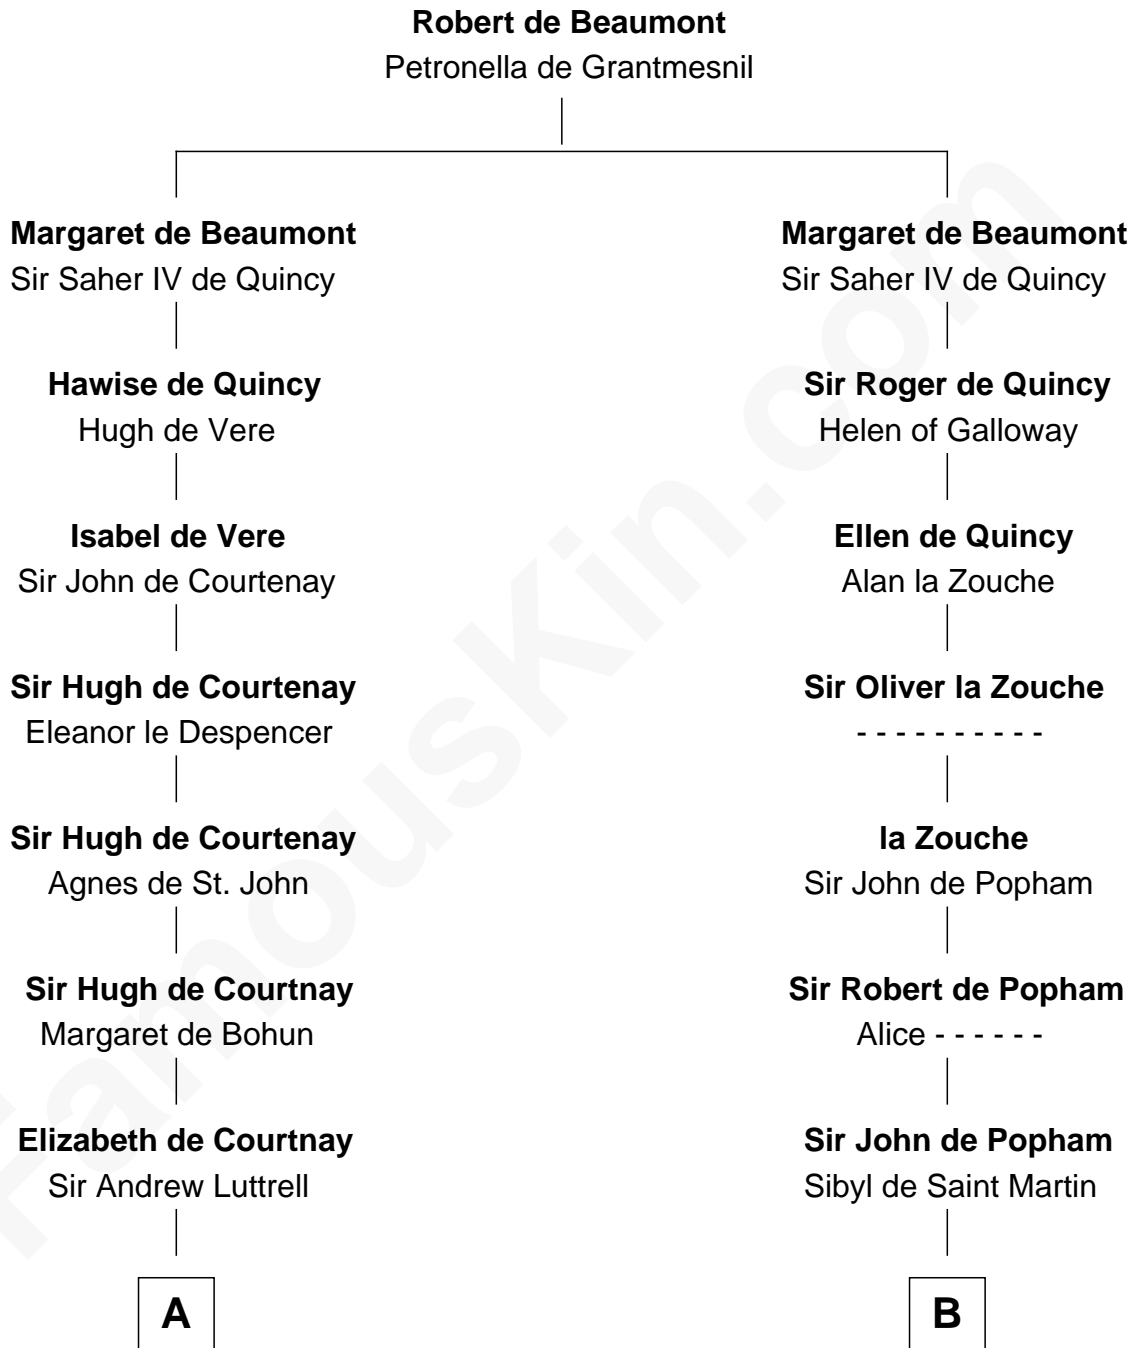

**FamousKin.com**  
**Relationship Chart of**  
**Benjamin Harrison**  
*23rd U.S. President*

15th cousin 6 times removed of  
**Edmund Waller**  
*English Poet and Politician*

**C**

—  
**Anne Carter**  
Benjamin Harrison

—  
**Benjamin Harrison**  
Elizabeth Bassett

—  
**Gen. William Henry Harrison**  
Anna Tuthill Symmes

—  
**John Scott Harrison**  
Elizabeth Ramsey Irwin

—  
**Benjamin Harrison**  
*23rd U.S. President*