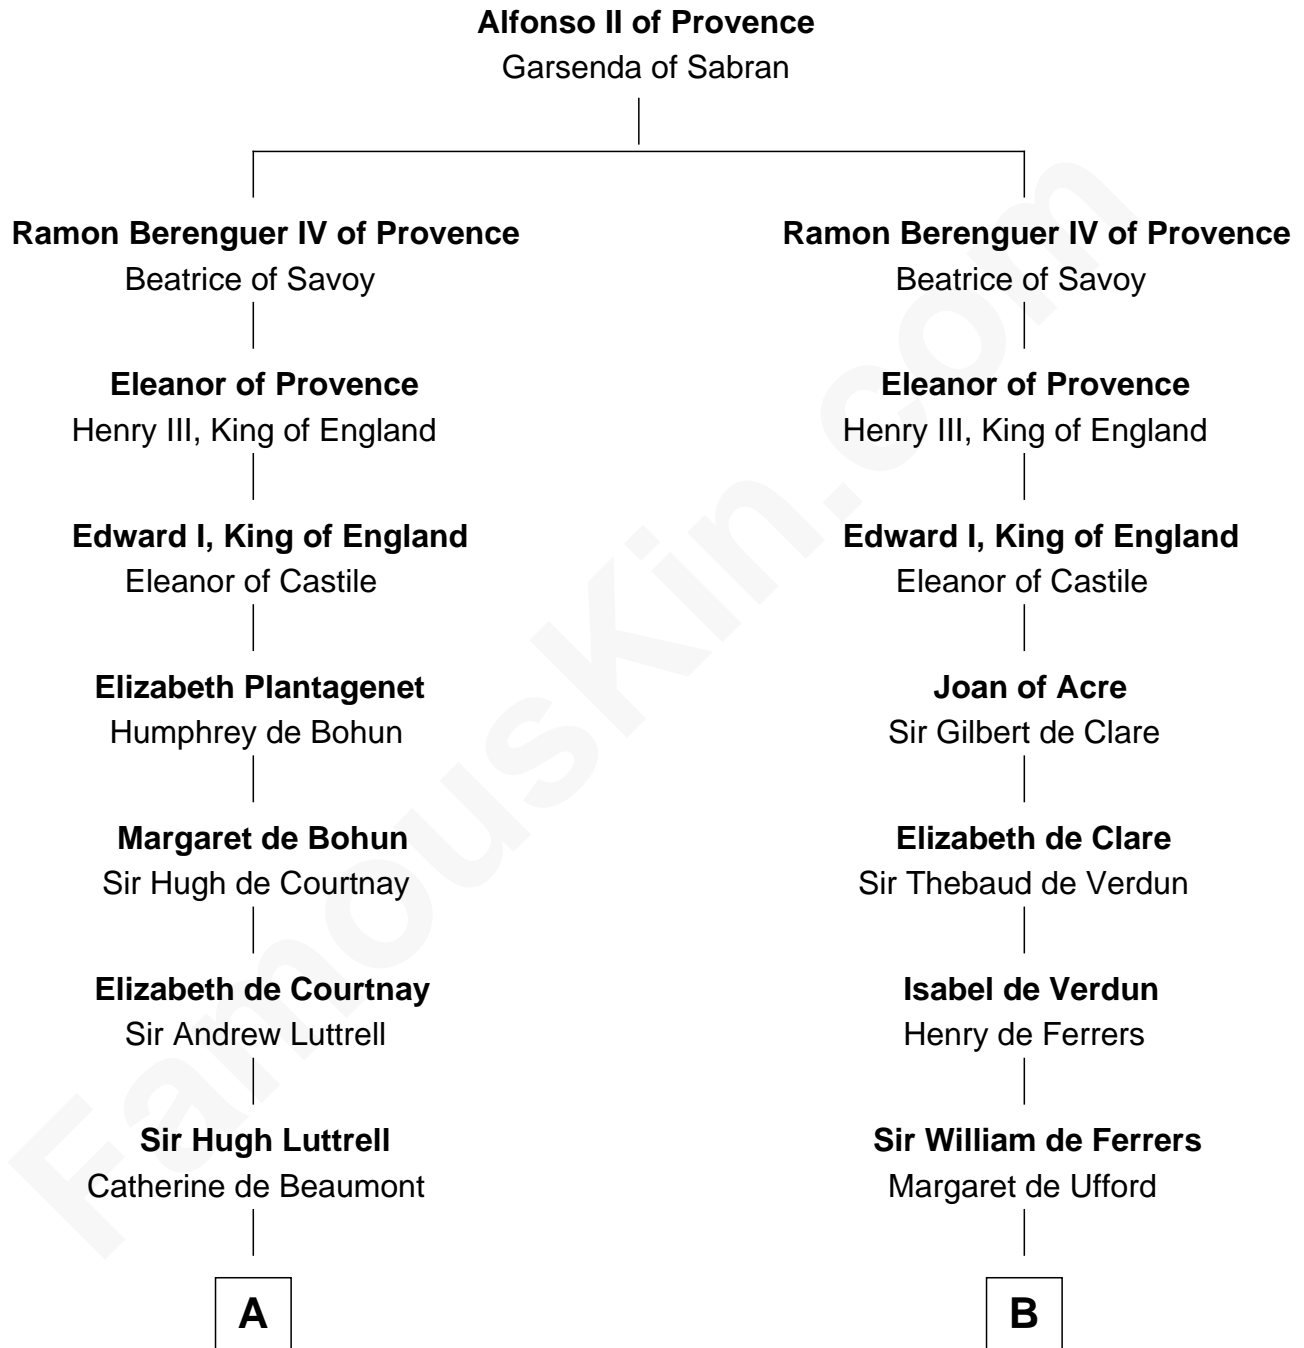

FamousKin.com
Relationship Chart of
Benjamin Harrison
23rd U.S. President

15th cousin 5 times removed of
Edmund Waller
English Poet and Politician

C

Benjamin Harrison

Elizabeth Bassett

Gen. William Henry Harrison

Anna Tuthill Symmes

John Scott Harrison

Elizabeth Ramsey Irwin

Benjamin Harrison

23rd U.S. President

FamousKin.com