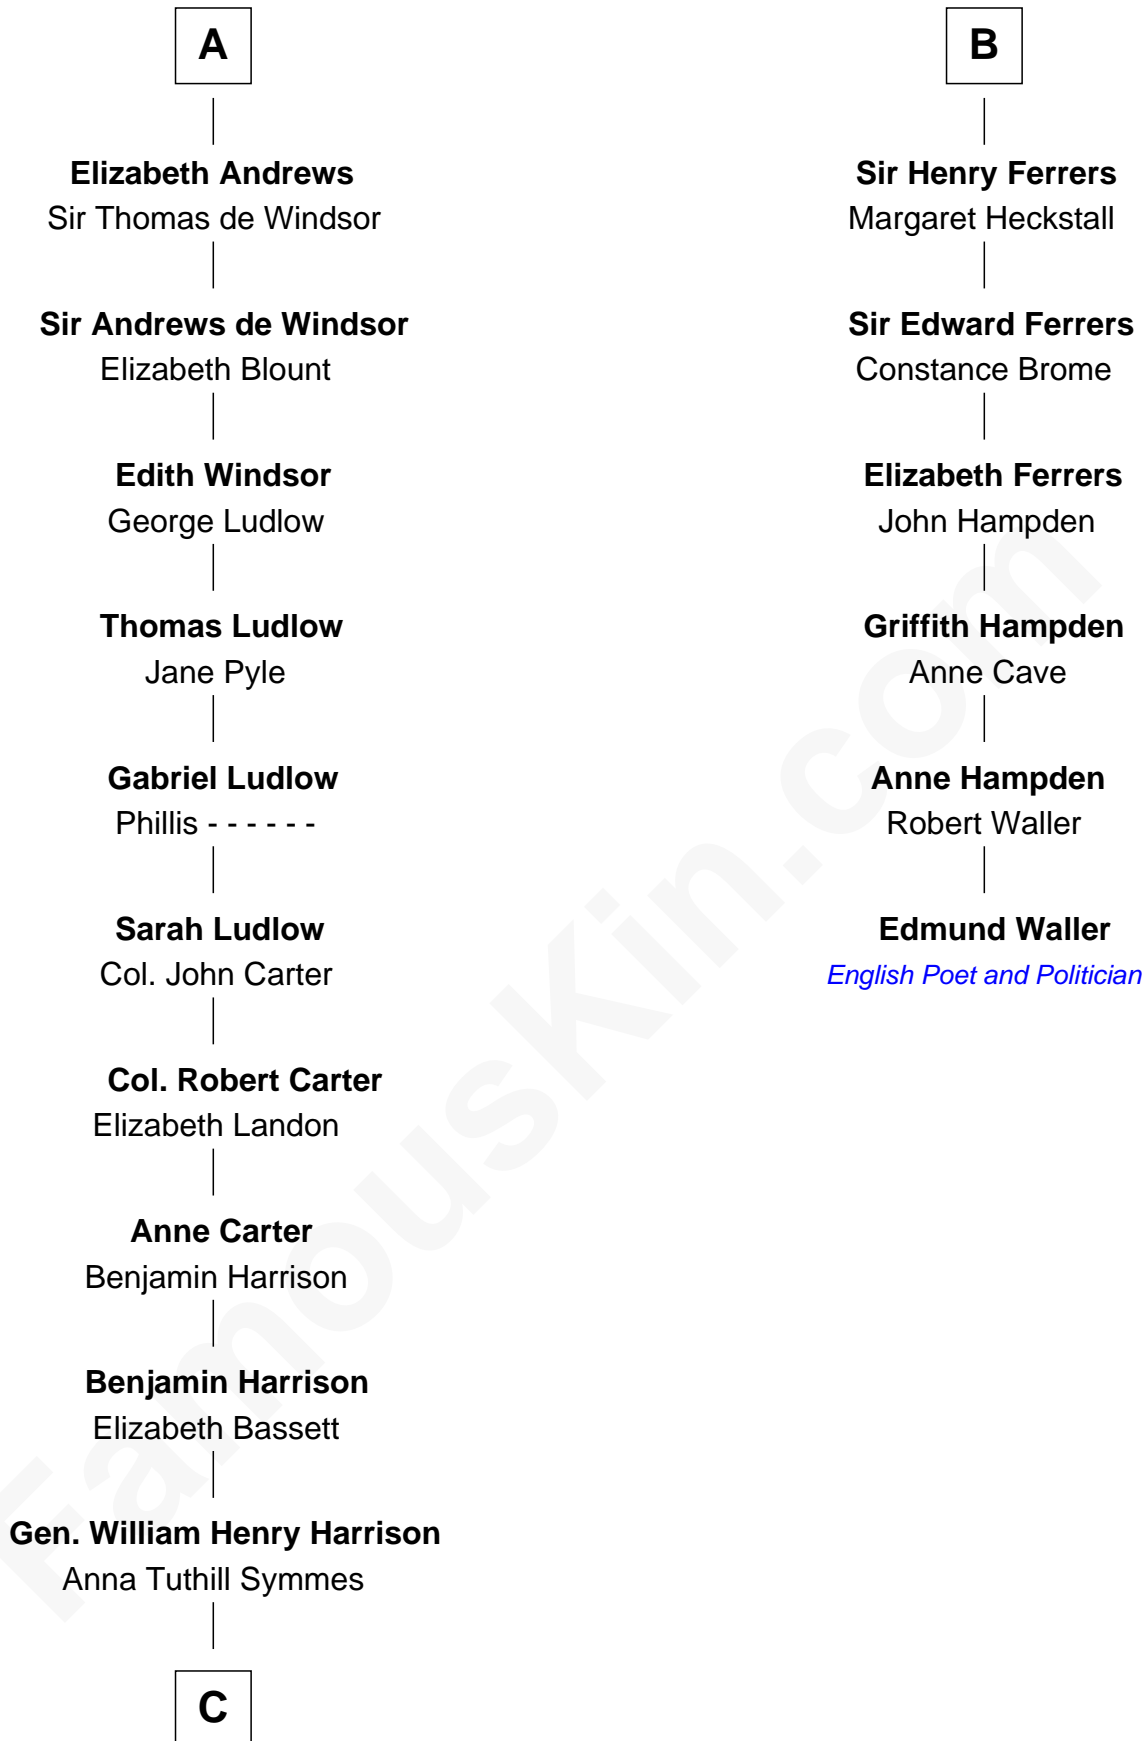

FamousKin.com
Relationship Chart of
Benjamin Harrison
23rd U.S. President

12th cousin 6 times removed of
Edmund Waller
English Poet and Politician

Sir Humphrey de Bohun
 Eleanor de Braiose

C

—
John Scott Harrison
Elizabeth Ramsey Irwin

—
Benjamin Harrison
23rd U.S. President

FamousKin.com