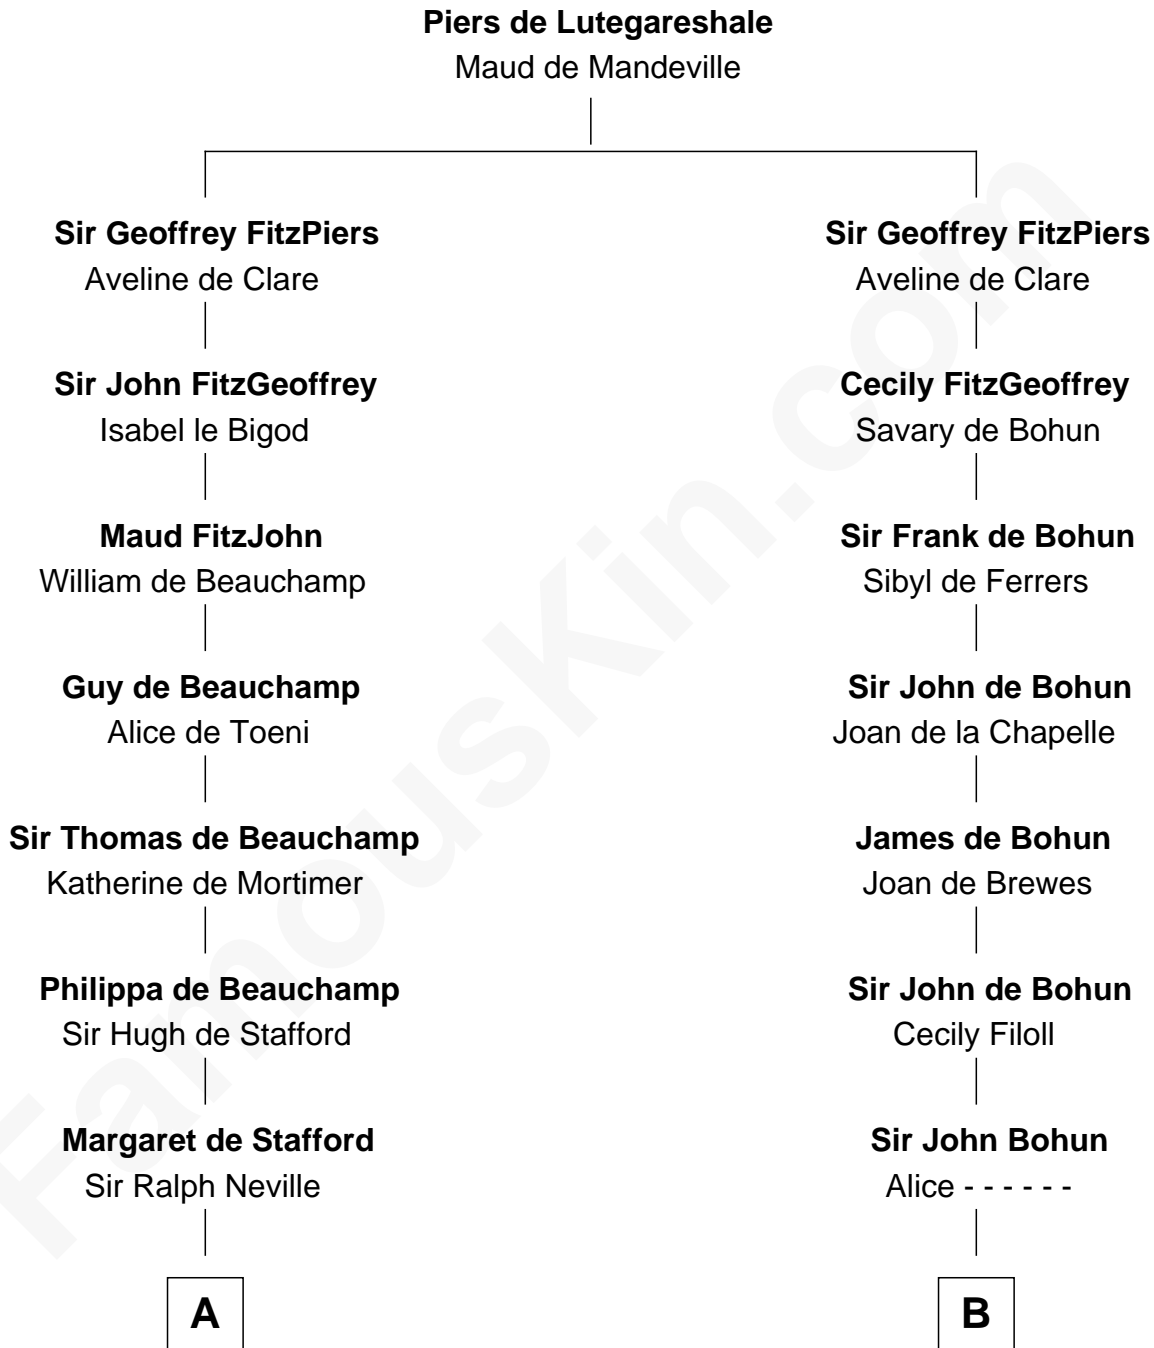

FamousKin.com
Relationship Chart of
Benjamin Harrison
23rd U.S. President

14th cousin 7 times removed of
Edmund Waller
English Poet and Politician

C

—
Benjamin Harrison

Anne Carter

—
Benjamin Harrison

Elizabeth Bassett

—
Gen. William Henry Harrison

Anna Tuthill Symmes

—
John Scott Harrison

Elizabeth Ramsey Irwin

—
Benjamin Harrison

23rd U.S. President

FamousKin.com