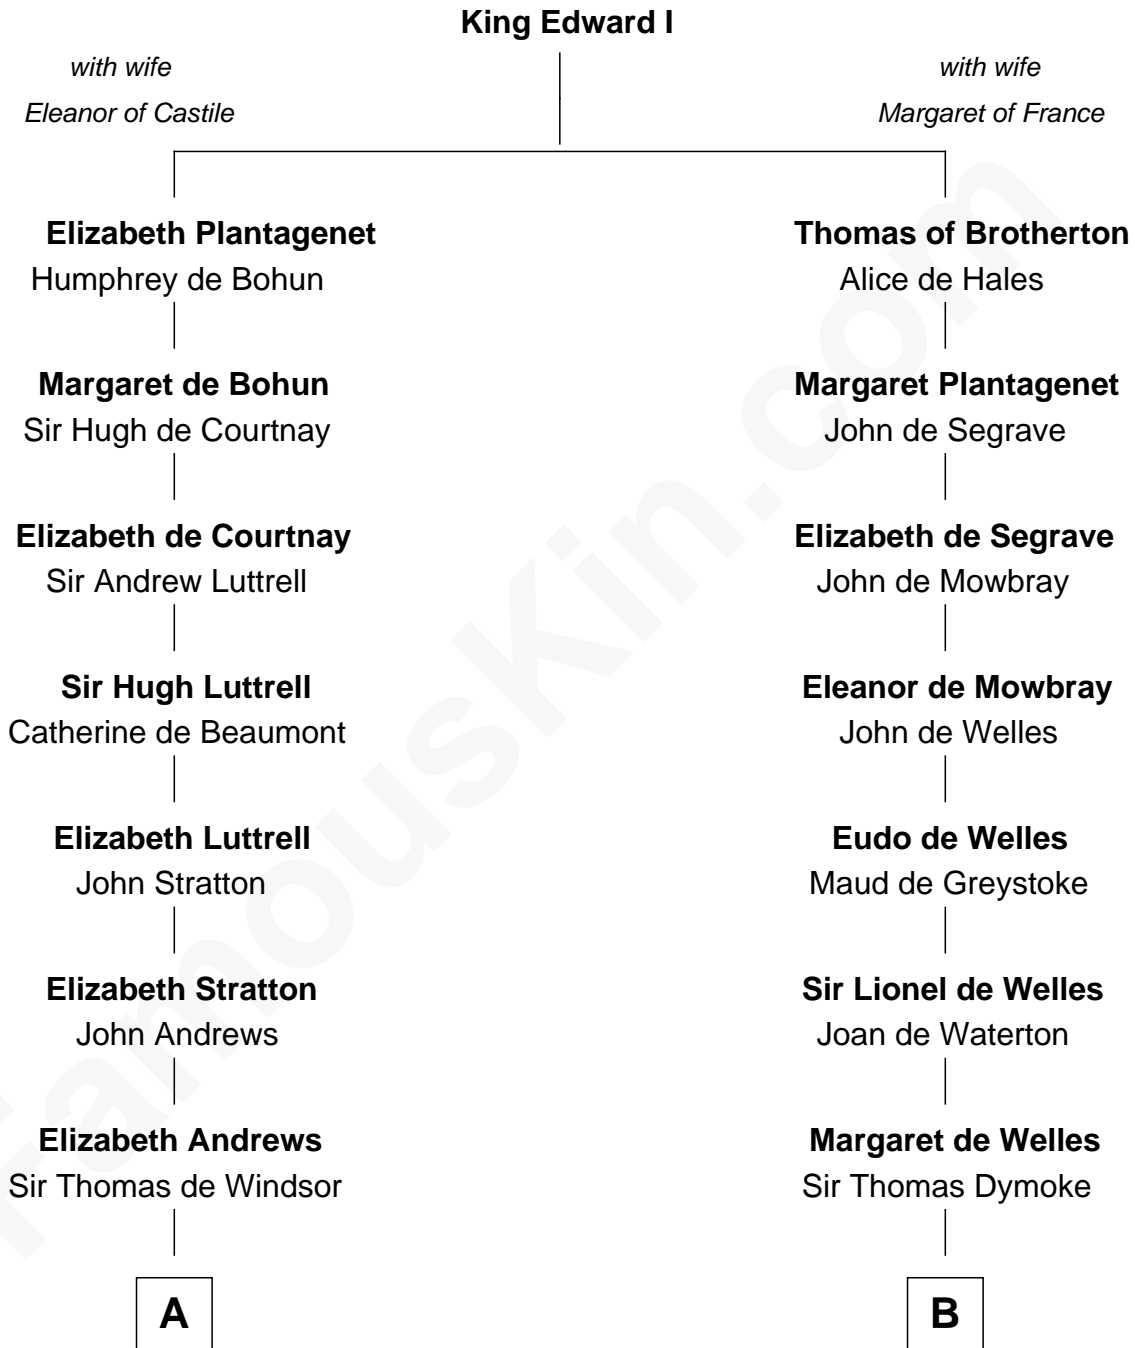

**FamousKin.com**  
**Relationship Chart of**  
**Benjamin Harrison**  
*23rd U.S. President*

17th cousin 1 time removed of  
**Ralph Waldo Emerson**  
*American Poet*

**C**

**Rev. William Emerson**

Ruth Haskins

**Ralph Waldo Emerson**

*American Poet*

FamousKin.com