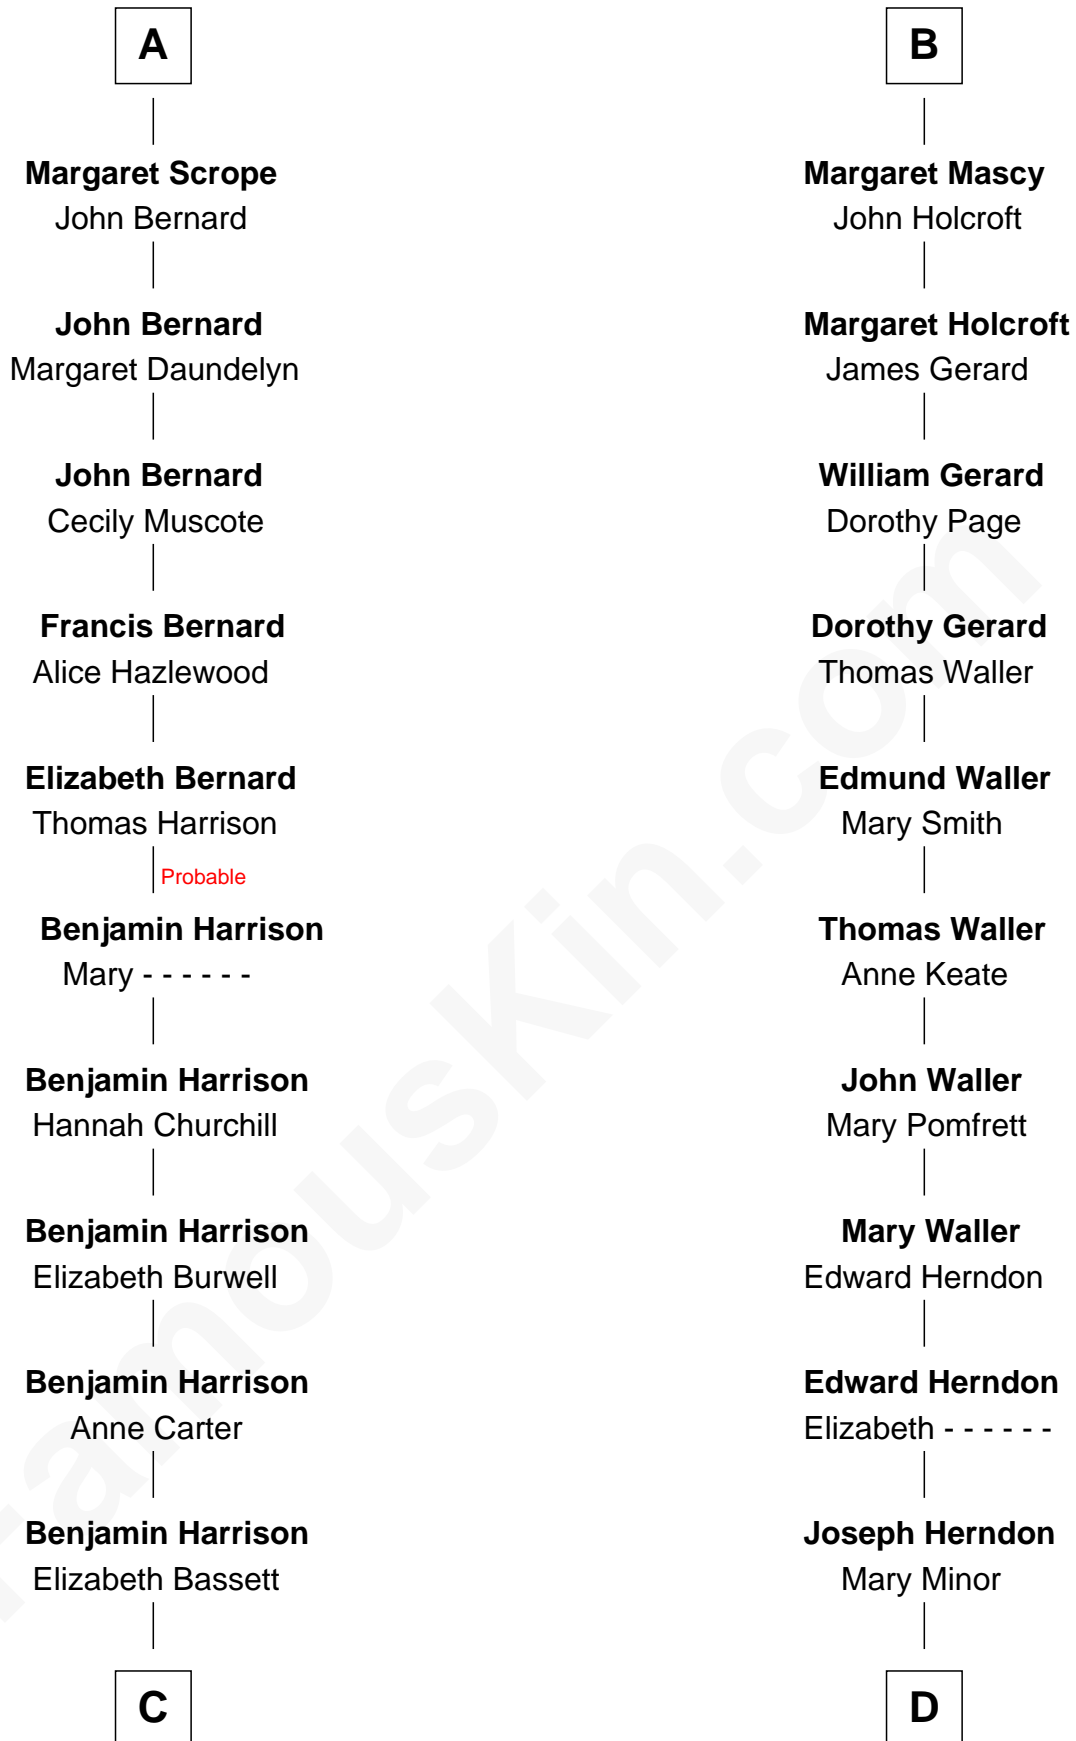

FamousKin.com
Relationship Chart of
Benjamin Harrison
23rd U.S. President

19th cousin of
Ellen (Herndon) Arthur
Wife of President Chester A. Arthur

FamousKin.com