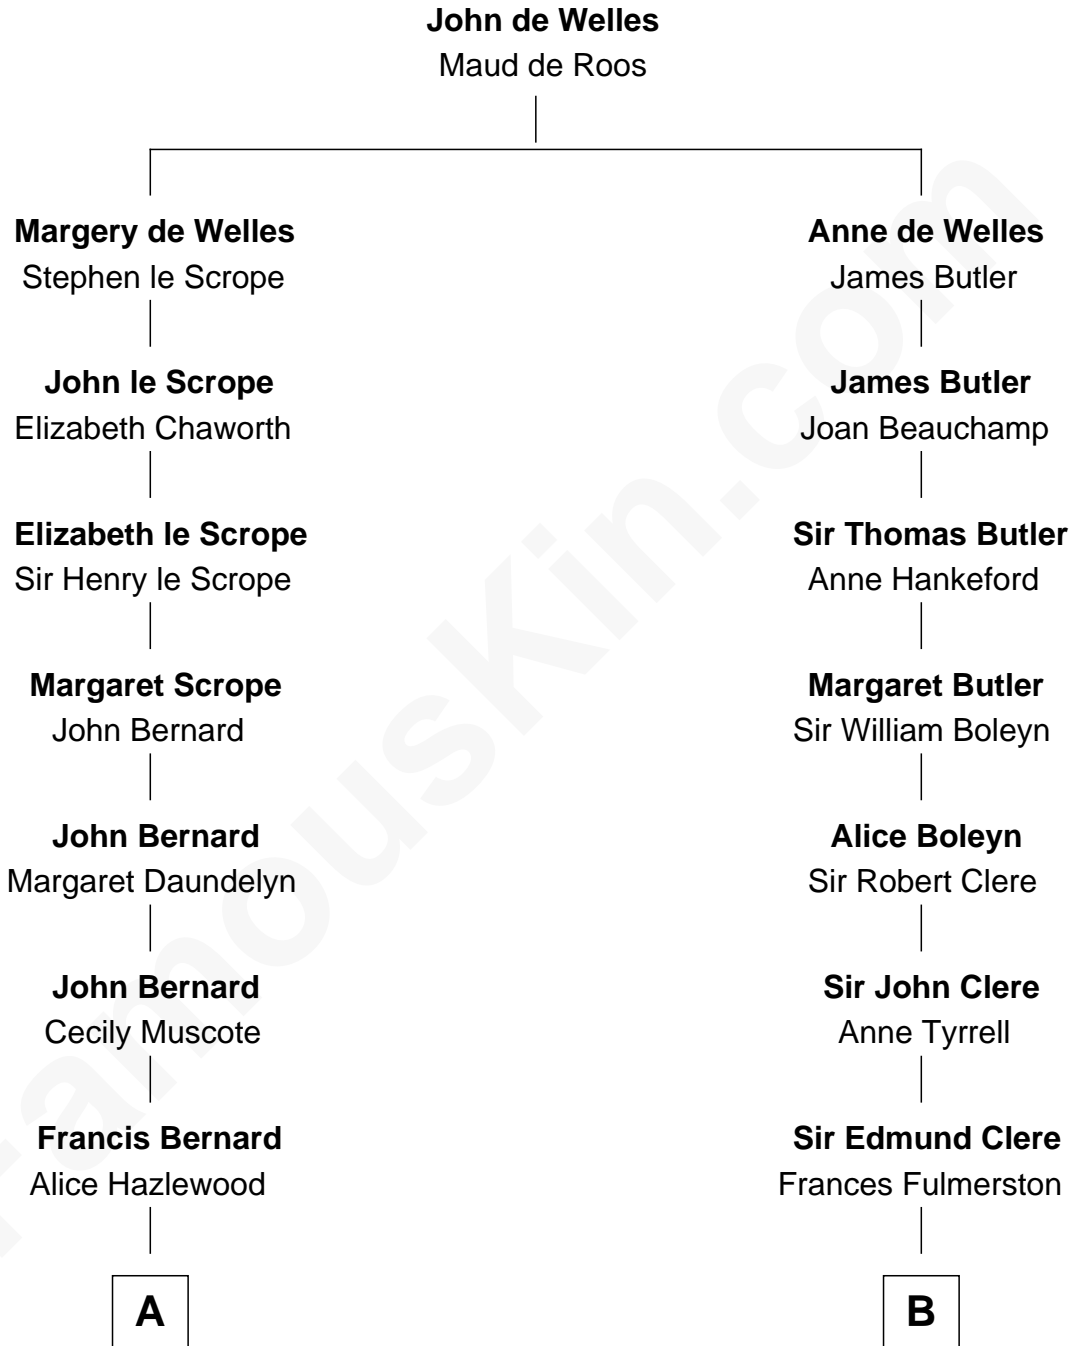

FamousKin.com
Relationship Chart of
Benjamin Harrison
23rd U.S. President

15th cousin 6 times removed of
Sydney Biddle Barrows
Mayflower Madam

C

Helen Eva Ackley
William Gildersleeve Parke

Elizabeth Parke
Percy Ballantine

John Boyd Ballantine
Anne L. Crawford

Jeannette Ballantine
Donald Byers Barrows

Sydney Biddle Barrows
Mayflower Madam