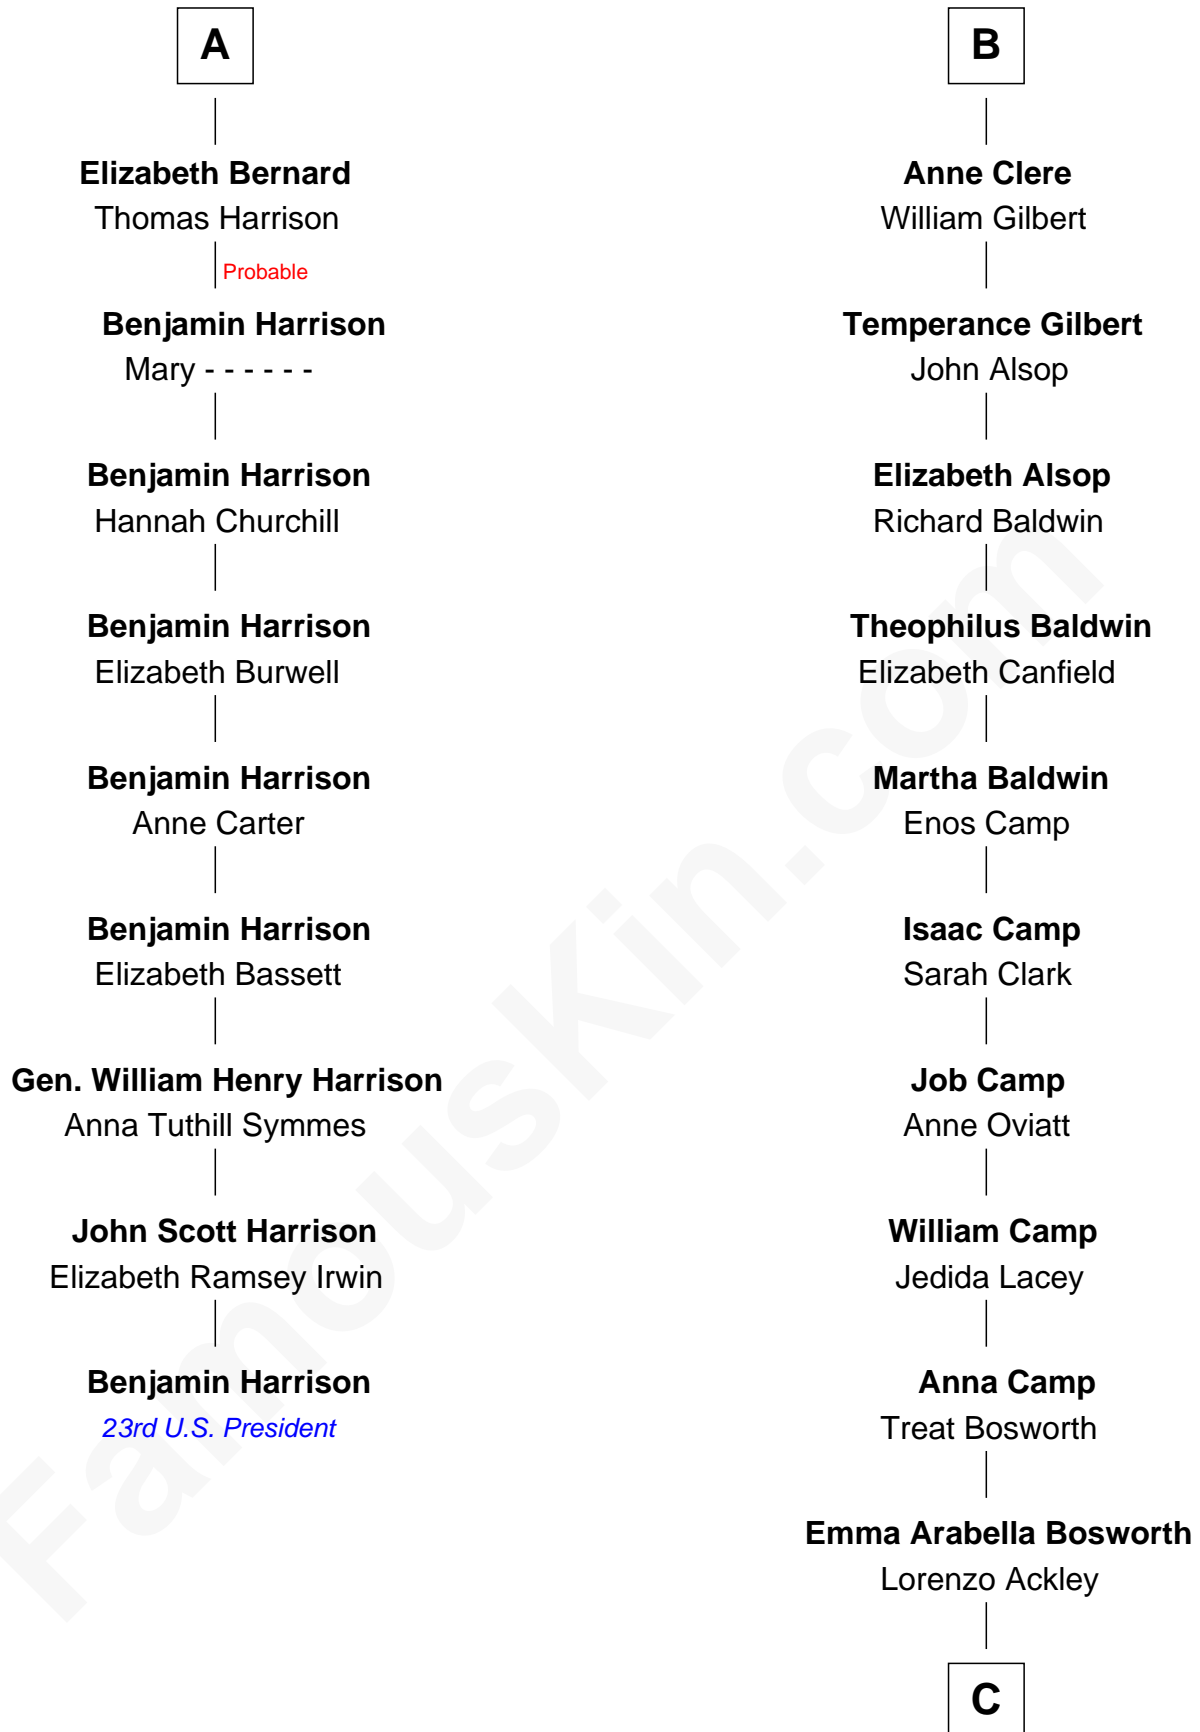

FamousKin.com
Relationship Chart of
Benjamin Harrison
23rd U.S. President

15th cousin 6 times removed of
Sydney Biddle Barrows
Mayflower Madam

C

Helen Eva Ackley
William Gildersleeve Parke

Elizabeth Parke
Percy Ballantine

John Boyd Ballantine
Anne L. Crawford

Jeannette Ballantine
Donald Byers Barrows

Sydney Biddle Barrows
Mayflower Madam