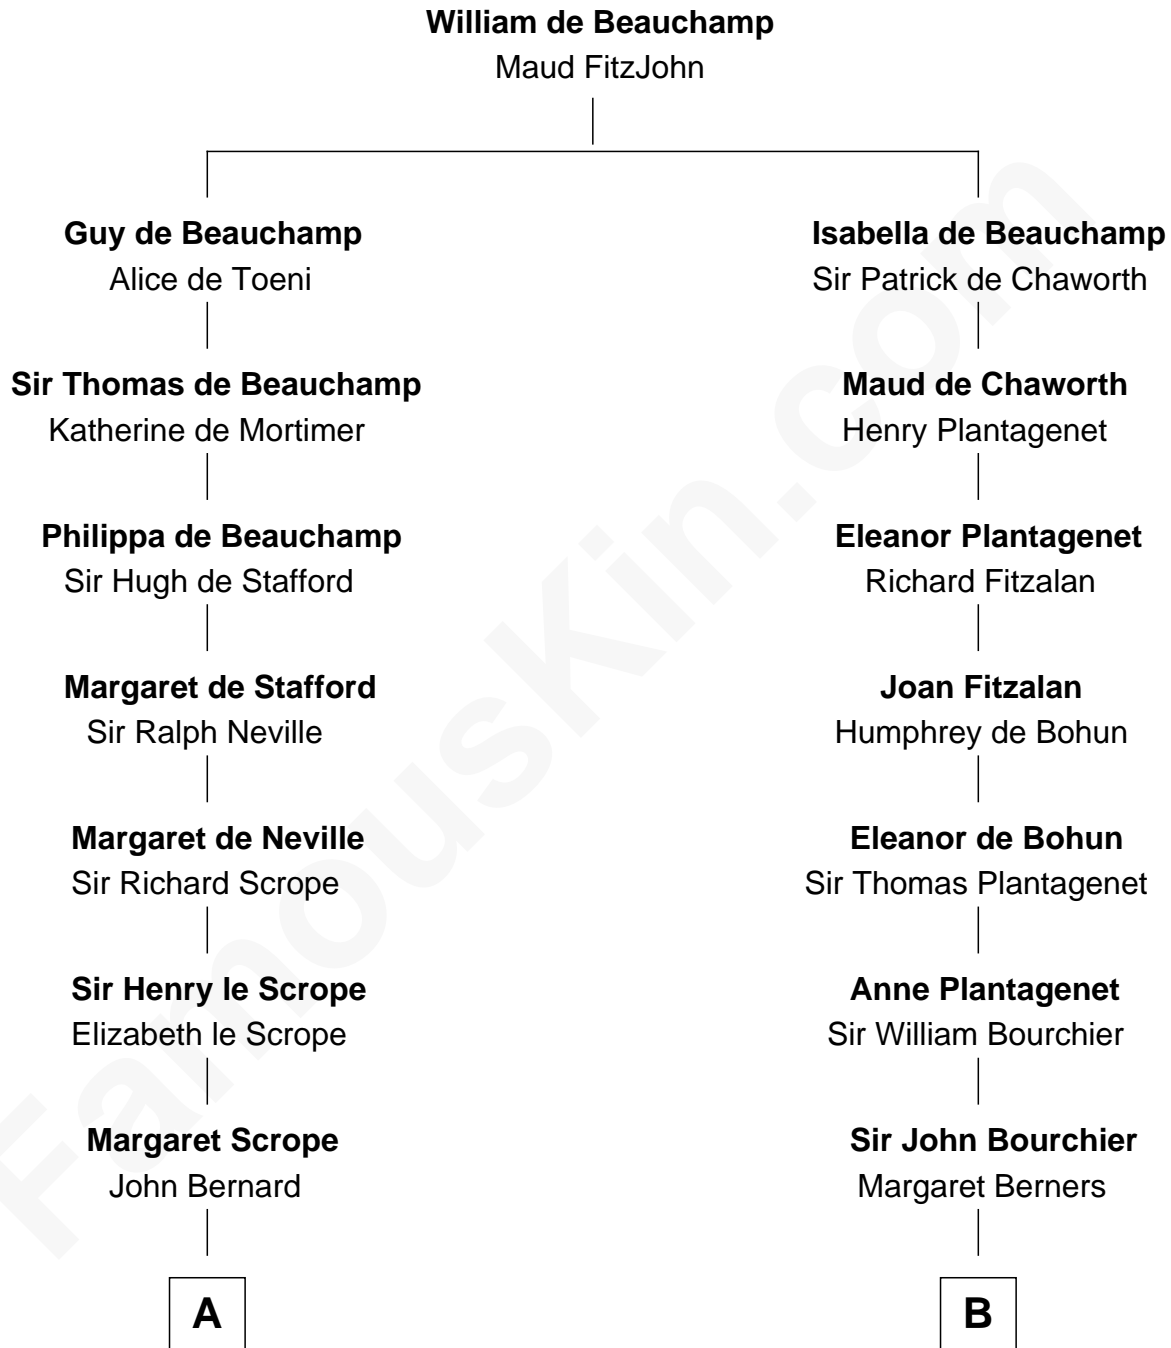

FamousKin.com
Relationship Chart of
Benjamin Harrison
23rd U.S. President

17th cousin 1 time removed of

Robert Treat Paine
Signer of the Declaration of Independence

C

—
John Scott Harrison
Elizabeth Ramsey Irwin

—
Benjamin Harrison
23rd U.S. President

FamousKin.com