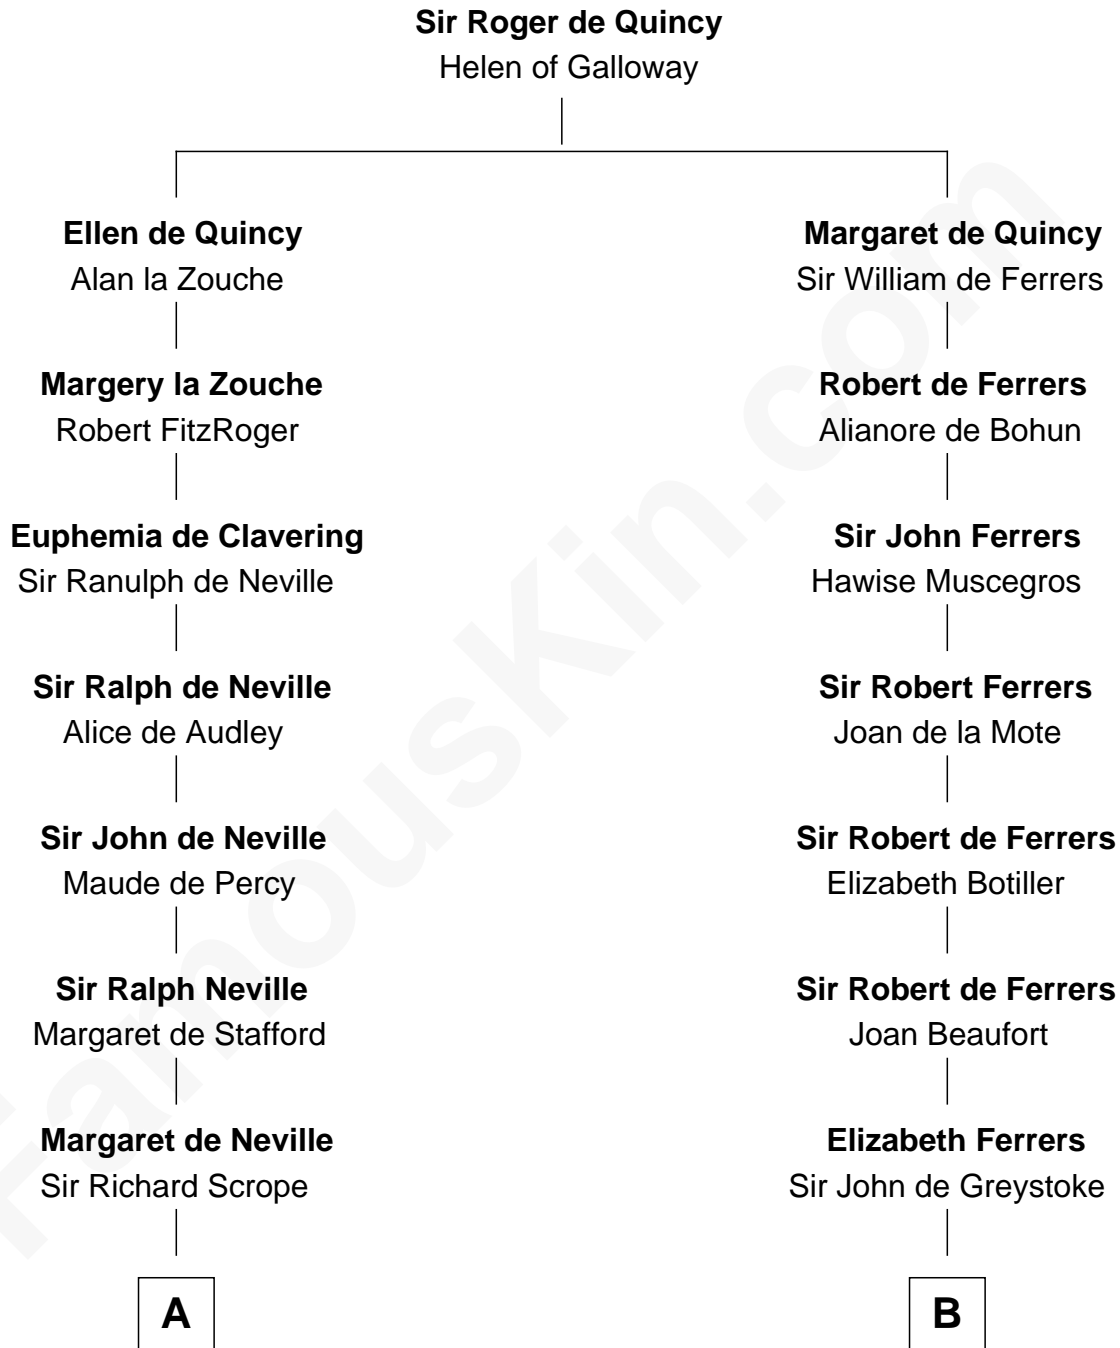

FamousKin.com
Relationship Chart of
Benjamin Harrison
23rd U.S. President

18th cousin 2 times removed of

Robert Treat Paine
Signer of the Declaration of Independence

C

Benjamin Harrison

Elizabeth Bassett

Gen. William Henry Harrison

Anna Tuthill Symmes

John Scott Harrison

Elizabeth Ramsey Irwin

Benjamin Harrison

23rd U.S. President

D

Eunice Treat

Thomas Paine