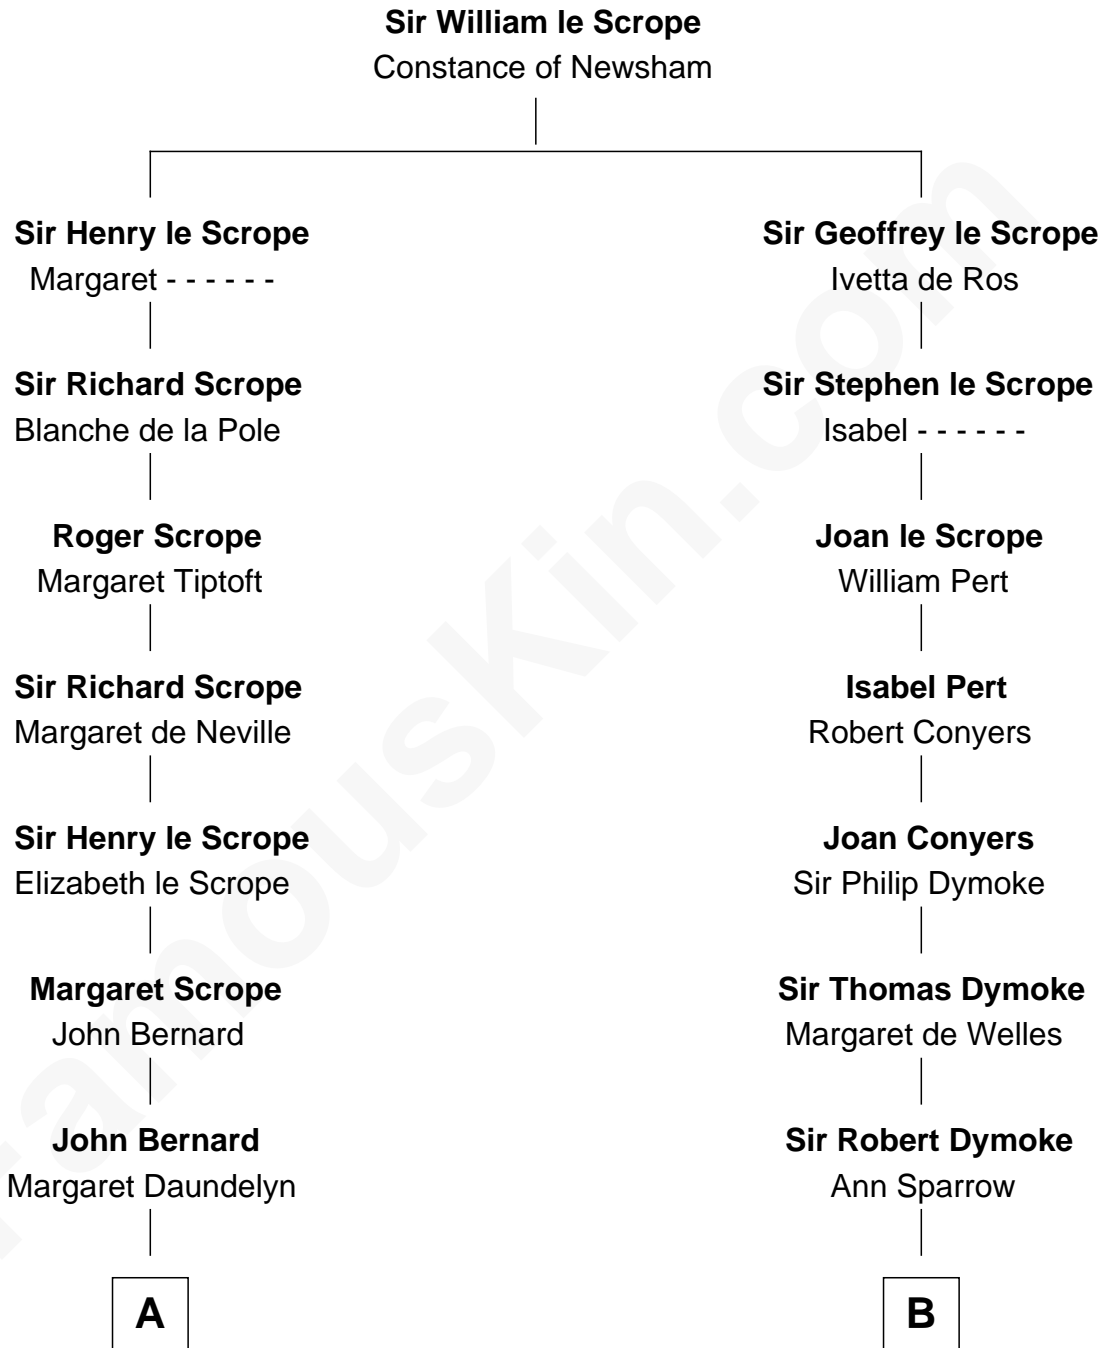

**FamousKin.com**  
**Relationship Chart of**  
**Benjamin Harrison**  
*23rd U.S. President*

14th cousin 3 times removed of

**Thomas Nelson**  
*Signer of the Declaration of Independence*

**A**

**John Bernard**  
Cecily Muscote

**Francis Bernard**  
Alice Hazlewood

**Elizabeth Bernard**  
Thomas Harrison

Probable

**Benjamin Harrison**  
Mary - - - - -

**Benjamin Harrison**  
Hannah Churchill

**Benjamin Harrison**  
Elizabeth Burwell

**Benjamin Harrison**  
Anne Carter

**Benjamin Harrison**  
Elizabeth Bassett

**Gen. William Henry Harrison**  
Anna Tuthill Symmes

**John Scott Harrison**  
Elizabeth Ramsey Irwin

**Benjamin Harrison**  
*23rd U.S. President*