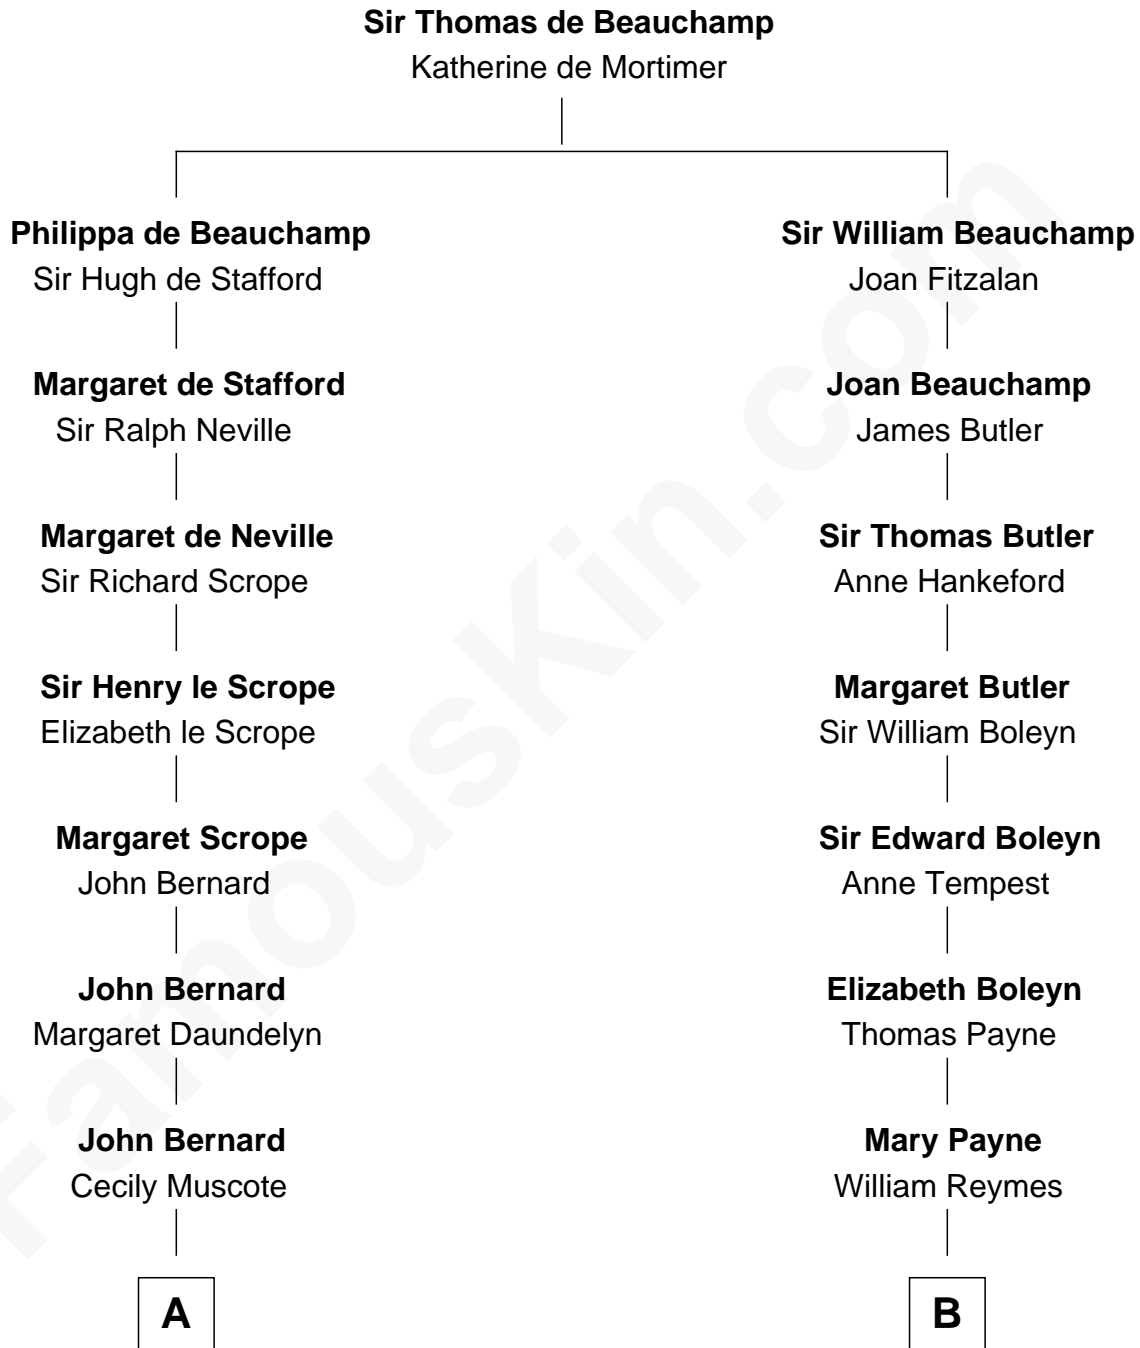

**FamousKin.com**  
**Relationship Chart of**  
**Benjamin Harrison**  
*23rd U.S. President*

13th cousin 3 times removed of

**William Floyd**  
*Signer of the Declaration of Independence*

**A**

**Francis Bernard**  
Alice Hazlewood

**Elizabeth Bernard**  
Thomas Harrison

Probable

**Benjamin Harrison**  
Mary - - - - -

**Benjamin Harrison**  
Hannah Churchill

**Benjamin Harrison**  
Elizabeth Burwell

**Benjamin Harrison**  
Anne Carter

**Benjamin Harrison**  
Elizabeth Bassett

**Gen. William Henry Harrison**  
Anna Tuthill Symmes

**John Scott Harrison**  
Elizabeth Ramsey Irwin

**Benjamin Harrison**  
*23rd U.S. President*

**B**

**William Reymes**  
Anne Evans