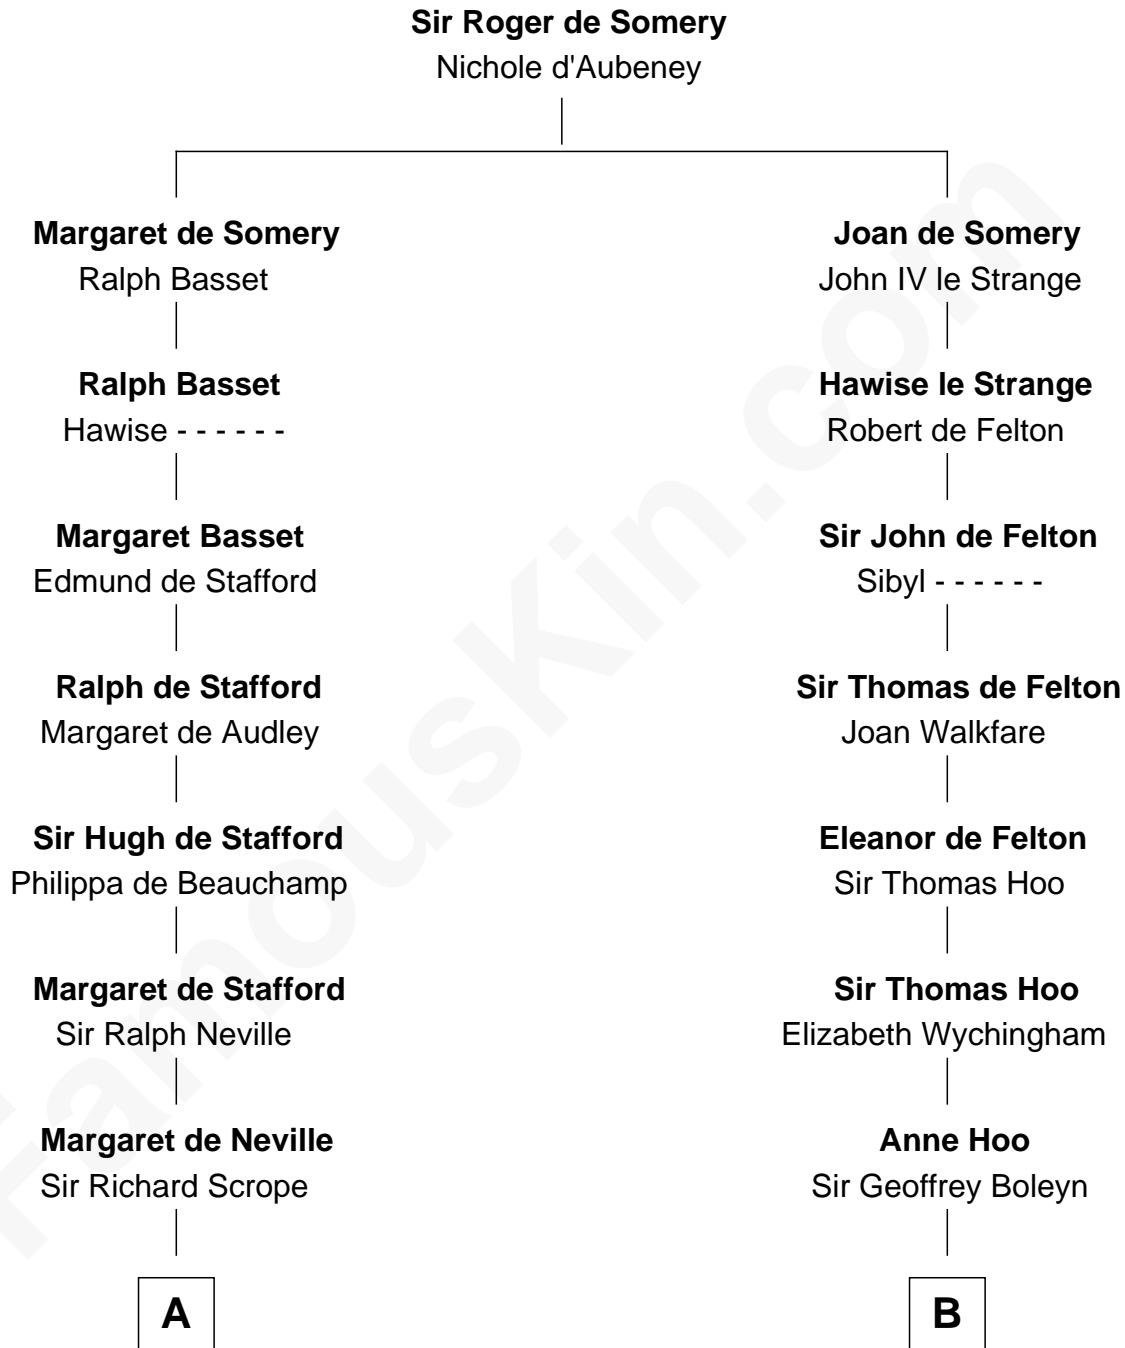

FamousKin.com
Relationship Chart of
Benjamin Harrison
23rd U.S. President

17th cousin 3 times removed of
William Floyd
Signer of the Declaration of Independence

C

—
Benjamin Harrison

Elizabeth Bassett

—
Gen. William Henry Harrison

Anna Tuthill Symmes

—
John Scott Harrison

Elizabeth Ramsey Irwin

—
Benjamin Harrison

23rd U.S. President

FamousKin.com