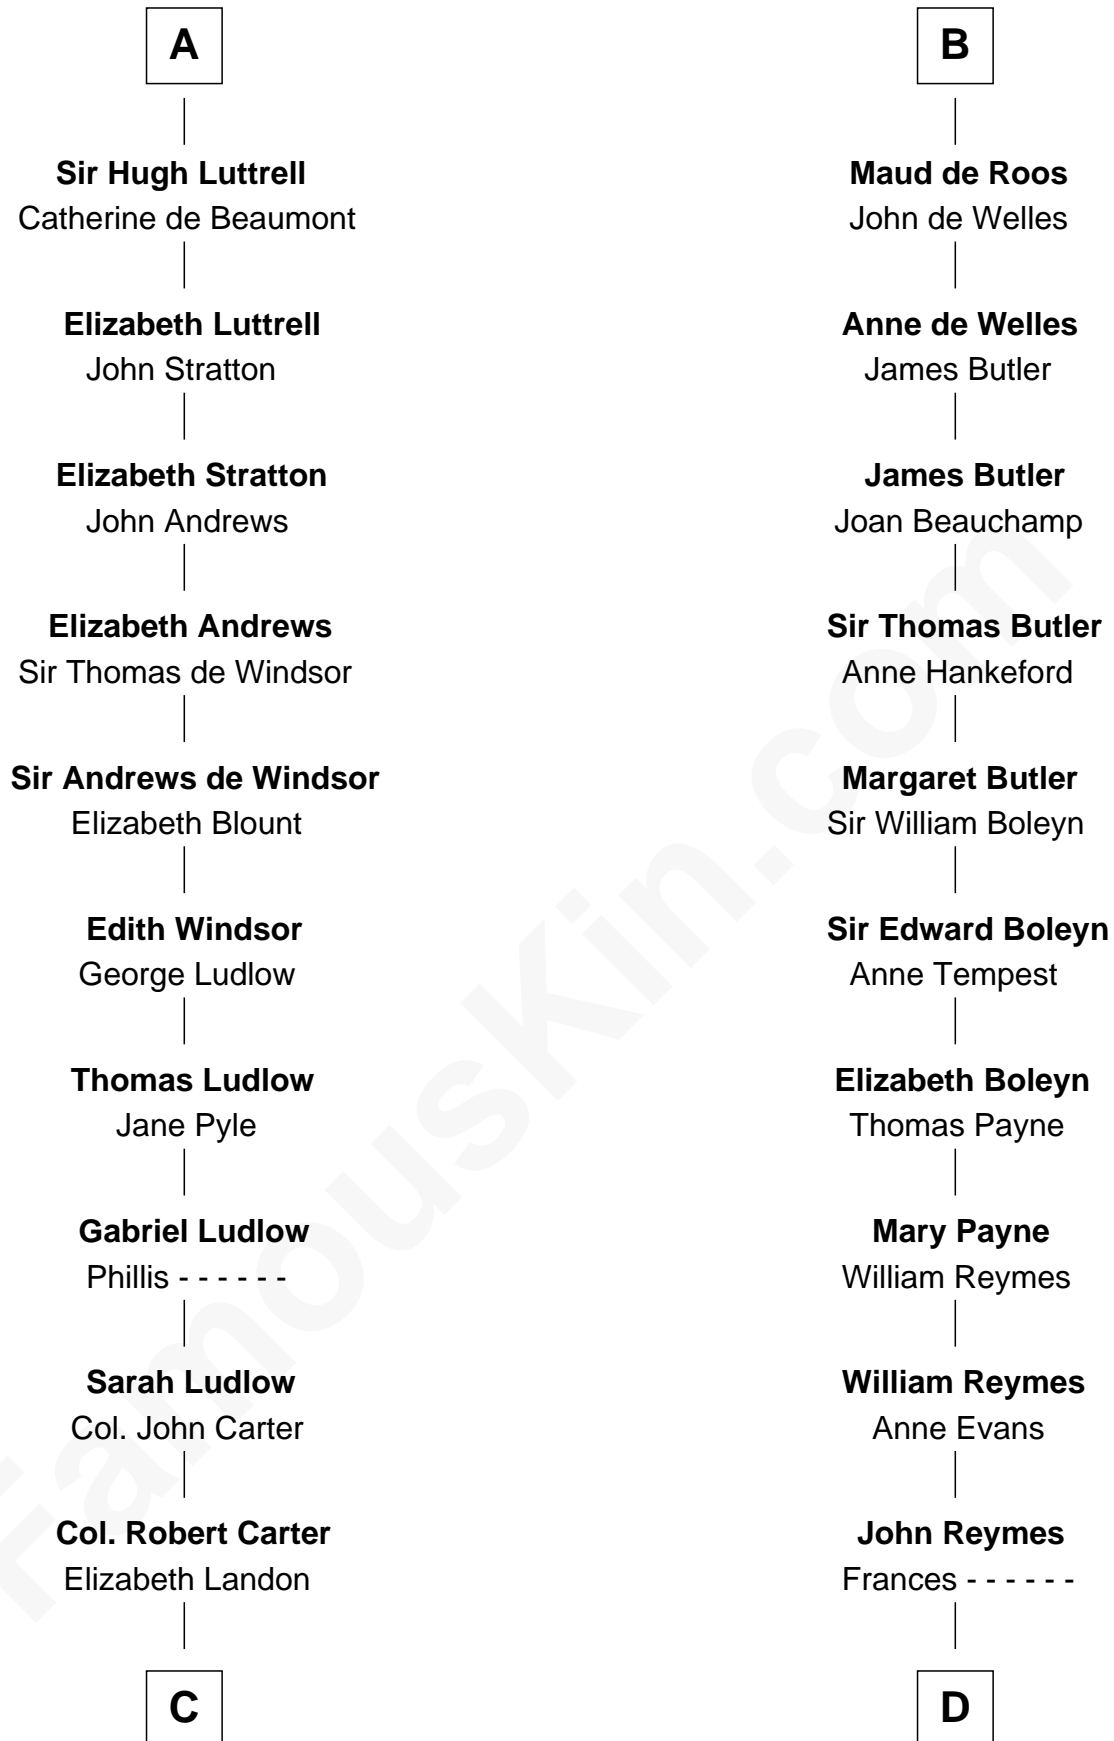

FamousKin.com Relationship Chart of

Benjamin Harrison

23rd U.S. President

21st cousin of

William Floyd

Signer of the Declaration of Independence

C

Anne Carter
Benjamin Harrison

Benjamin Harrison
Elizabeth Bassett

Gen. William Henry Harrison
Anna Tuthill Symmes

John Scott Harrison
Elizabeth Ramsey Irwin

Benjamin Harrison
23rd U.S. President

D

Abigail Reymes
Rev. Nathaniel Brewster

Probable

Sarah Brewster
Jonathan Smith

Jonathan Smith
Elizabeth Platt

Tabitha Smith
Nicholl Floyd

William Floyd
Signer of Declaration of Independence

FamousKin.com