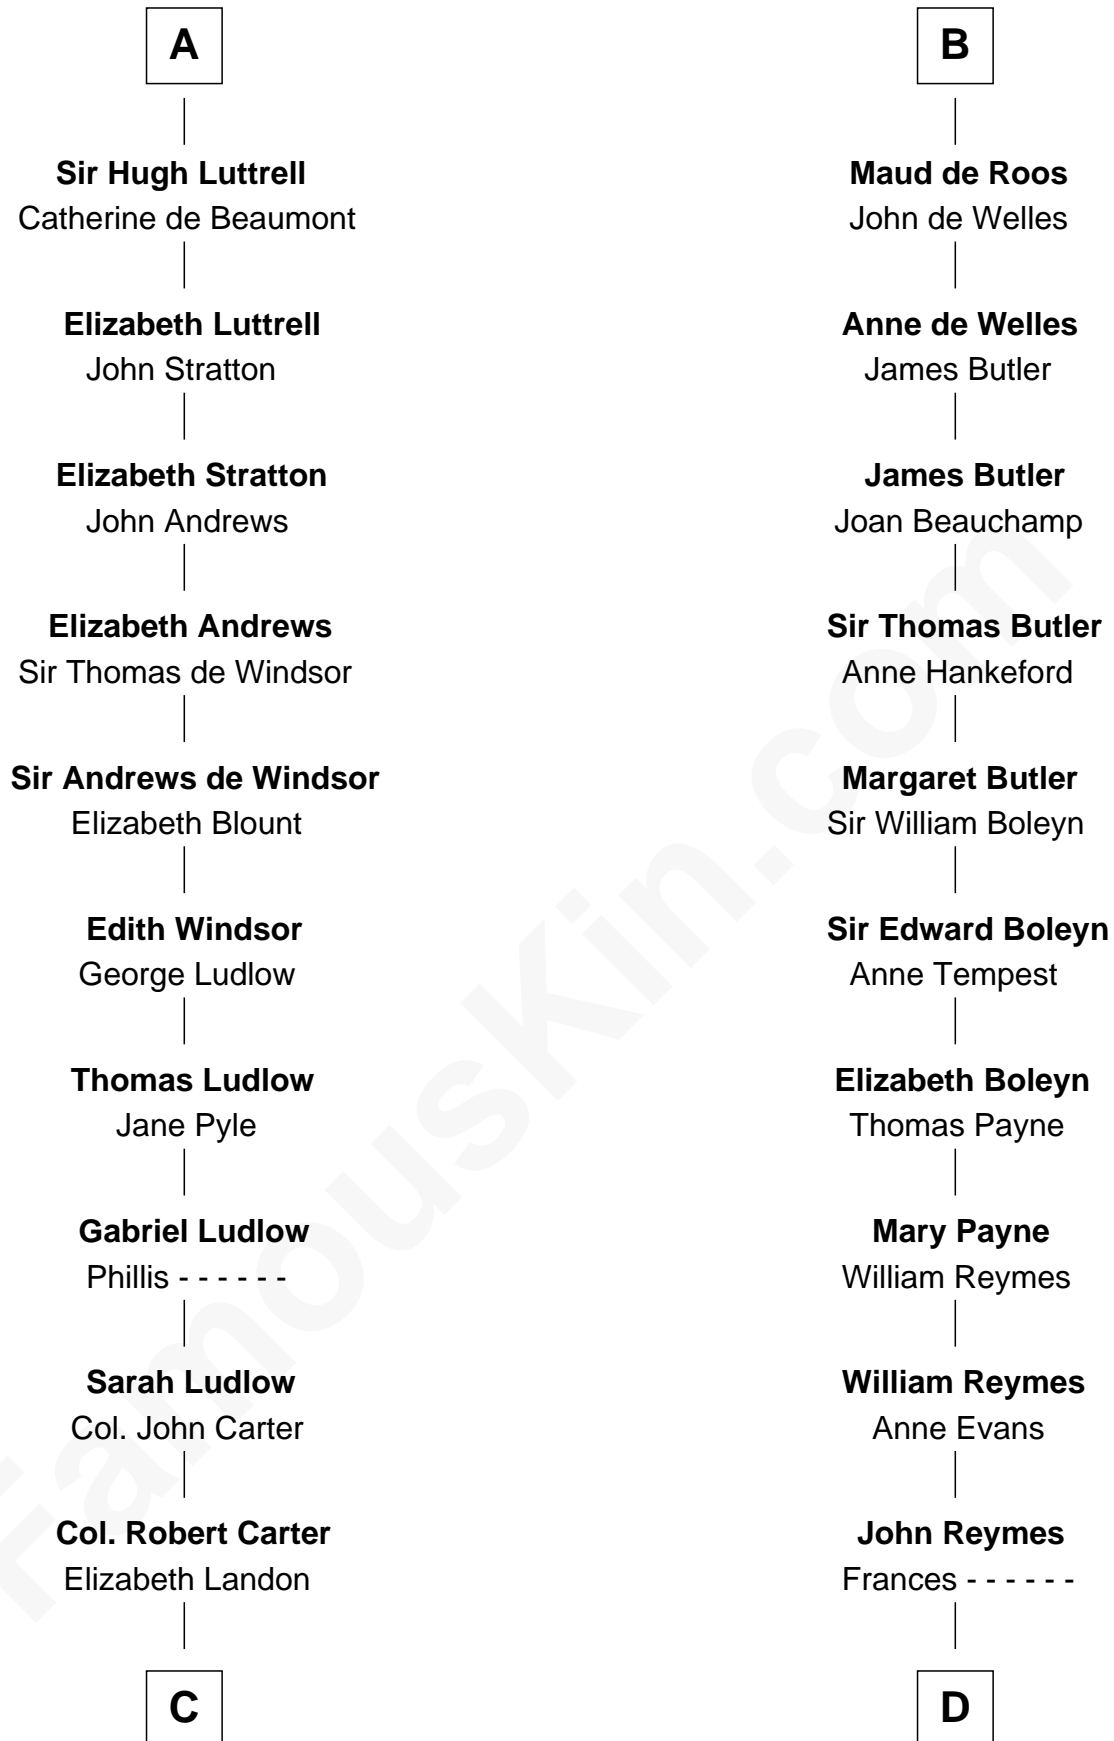

FamousKin.com Relationship Chart of

Benjamin Harrison

23rd U.S. President

21st cousin of

William Floyd

Signer of the Declaration of Independence

Robert de Quincy

Orabel FitzNess

Juliana FitzMaurice

Margaret de Clare

Bartholomew de Badlesmere

Margery de Badlesmere

Sir William de Ros

B

C

Anne Carter
Benjamin Harrison