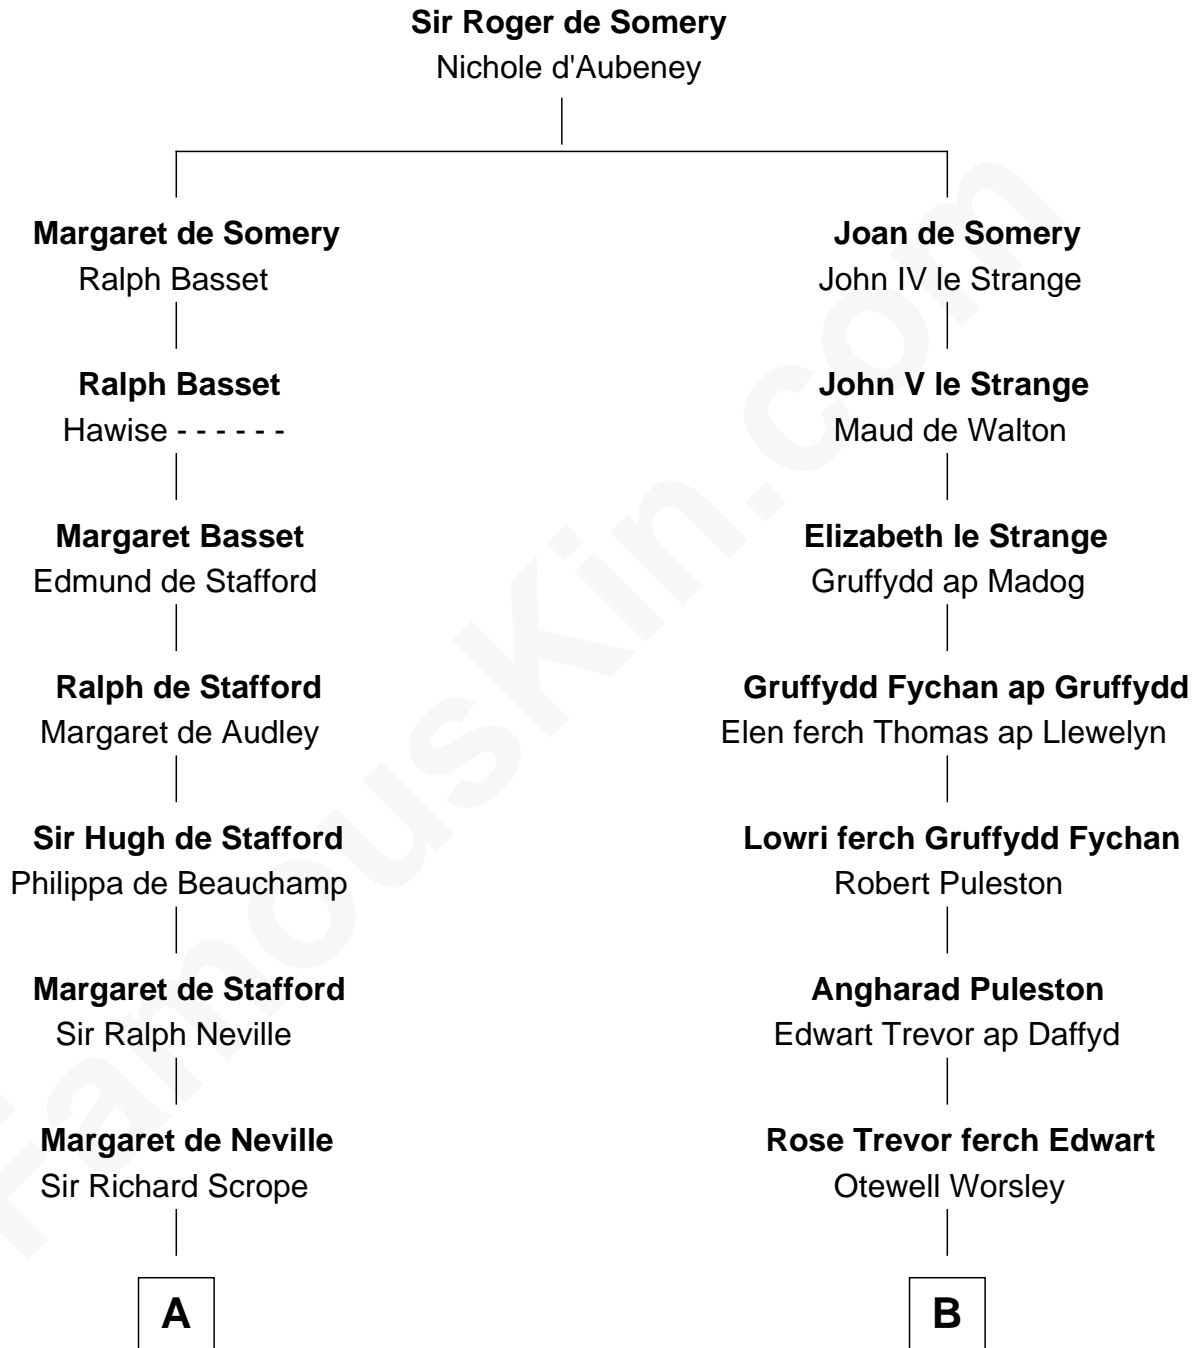

**FamousKin.com**  
**Relationship Chart of**  
**Benjamin Harrison**  
*23rd U.S. President*

15th cousin 5 times removed of  
**General William Whipple**  
*Signer of the Declaration of Independence*

**C**

—  
**Benjamin Harrison**

Elizabeth Bassett

—  
**Gen. William Henry Harrison**

Anna Tuthill Symmes

—  
**John Scott Harrison**

Elizabeth Ramsey Irwin

—  
**Benjamin Harrison**

*23rd U.S. President*