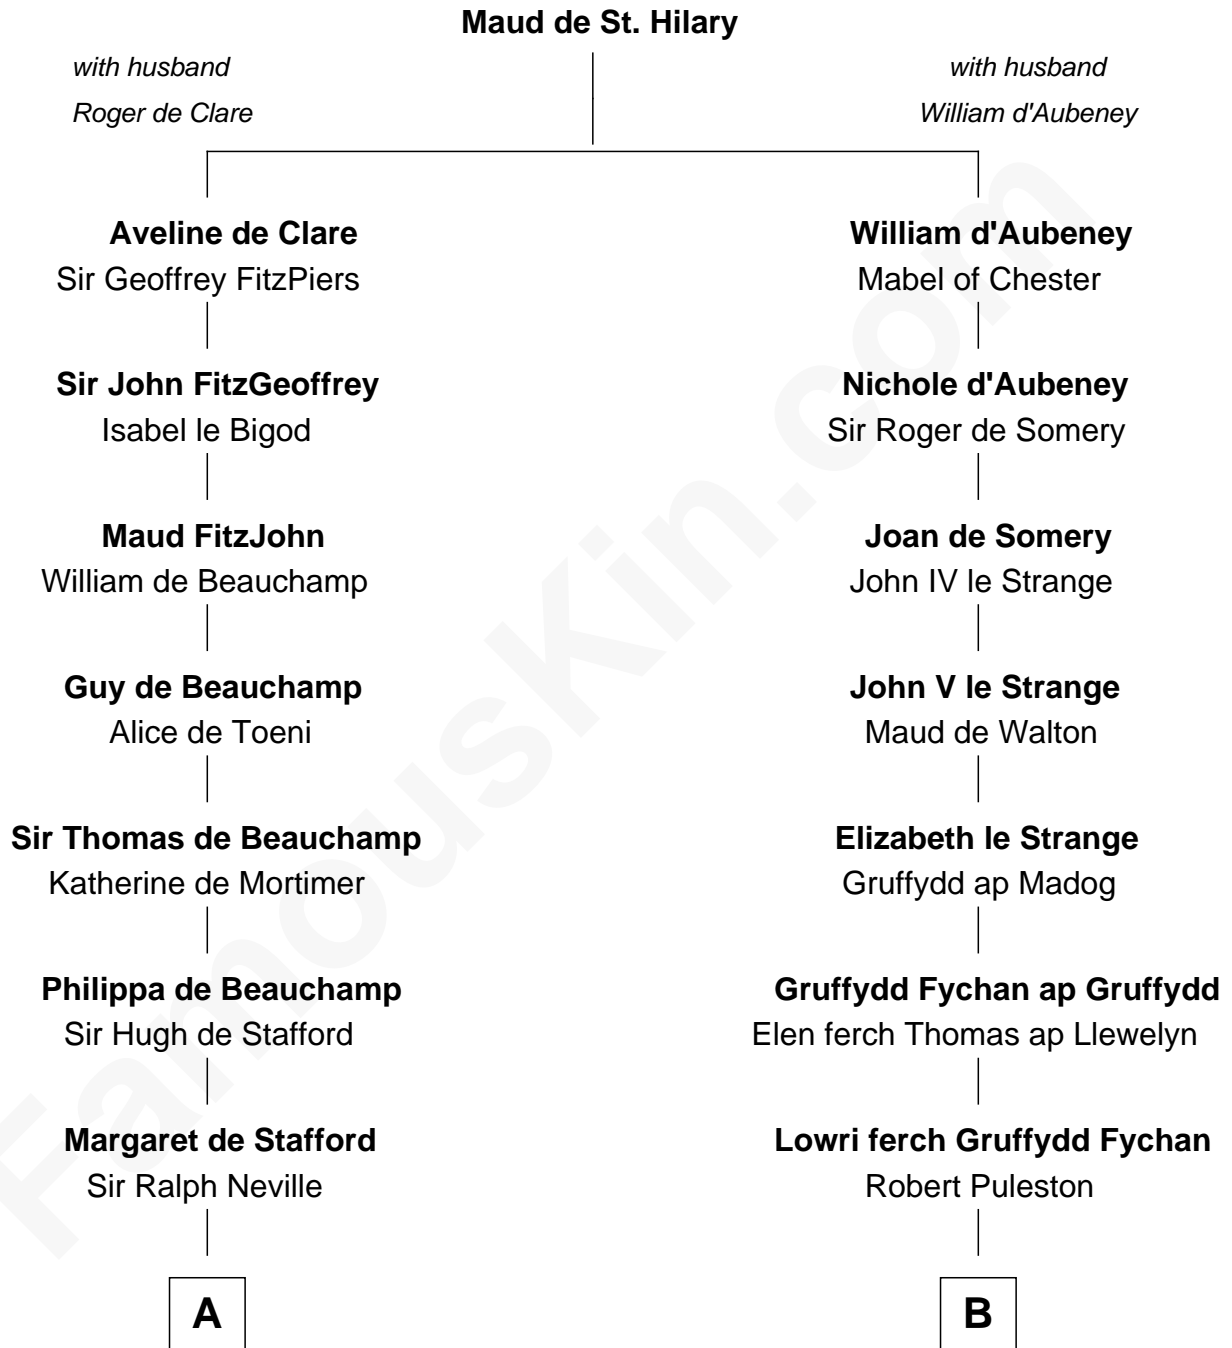

FamousKin.com
Relationship Chart of
Benjamin Harrison
23rd U.S. President

17th cousin 4 times removed of
General William Whipple
Signer of the Declaration of Independence

C

—
Benjamin Harrison

Anne Carter

—
Benjamin Harrison

Elizabeth Bassett

—
Gen. William Henry Harrison

Anna Tuthill Symmes

—
John Scott Harrison

Elizabeth Ramsey Irwin

—
Benjamin Harrison

23rd U.S. President