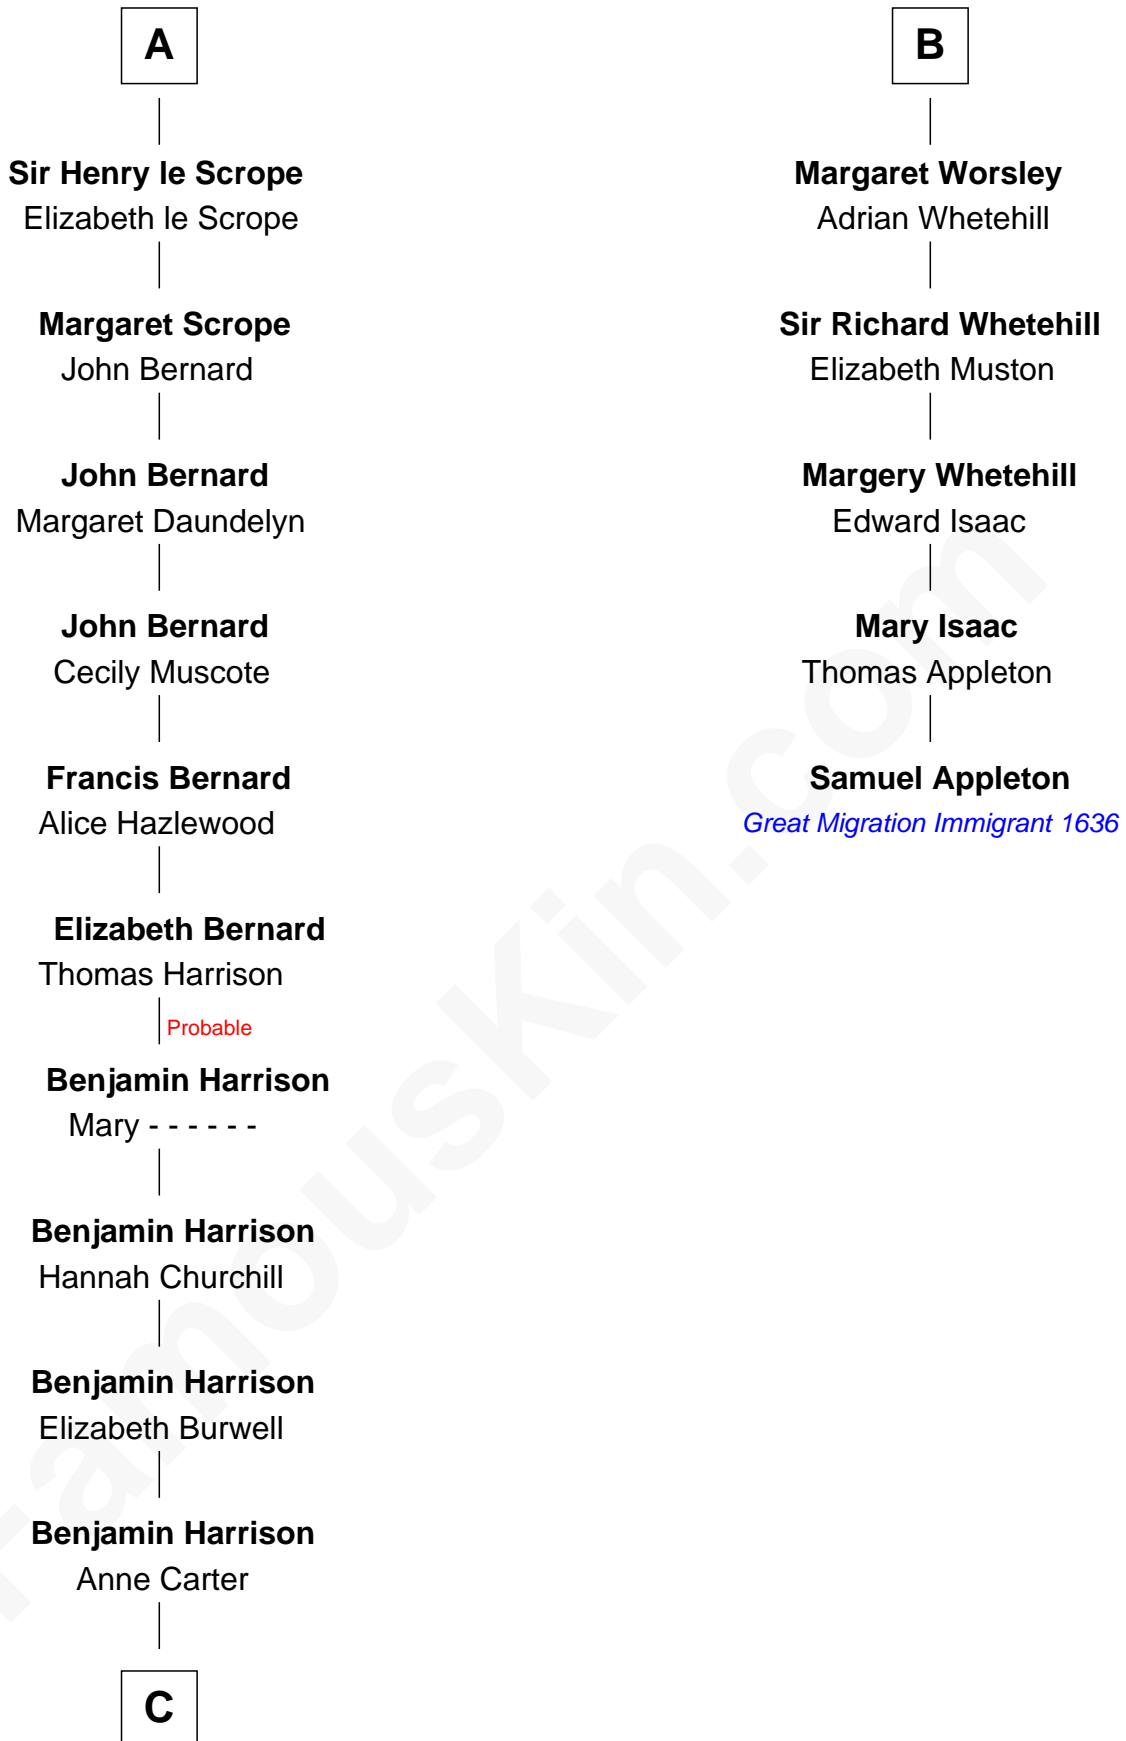

**FamousKin.com**  
**Relationship Chart of**  
**Benjamin Harrison**  
*23rd U.S. President*

11th cousin 9 times removed of

**Samuel Appleton**  
*(c1586 - 1670) Great Migration Immigrant 1636*

**Sir Roger de Somery**  
 Nichole d'Aubenev

**C**

—  
**Benjamin Harrison**

Elizabeth Bassett

—  
**Gen. William Henry Harrison**

Anna Tuthill Symmes

—  
**John Scott Harrison**

Elizabeth Ramsey Irwin

—  
**Benjamin Harrison**

*23rd U.S. President*

FamousKin.com