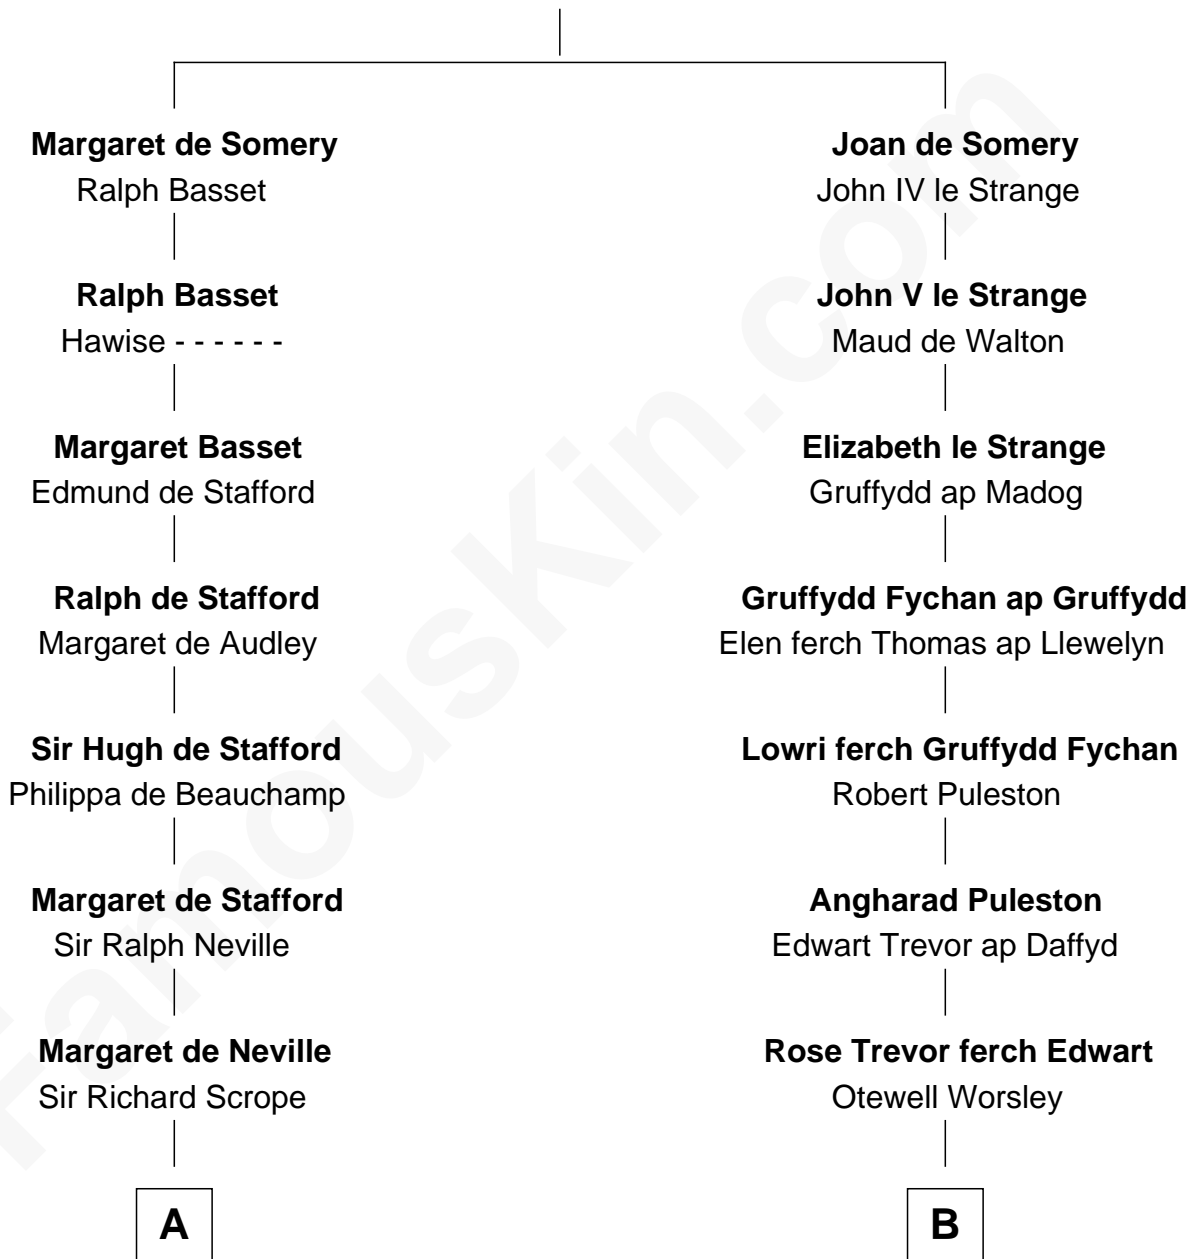

**FamousKin.com**  
**Relationship Chart of**  
**Benjamin Harrison**  
*23rd U.S. President*

11th cousin 9 times removed of

**Samuel Appleton**  
*(c1586 - 1670) Great Migration Immigrant 1636*

**Sir Roger de Somery**  
 Nichole d'Aubenev

**C**

—  
**Benjamin Harrison**

Elizabeth Bassett

—  
**Gen. William Henry Harrison**

Anna Tuthill Symmes

—  
**John Scott Harrison**

Elizabeth Ramsey Irwin

—  
**Benjamin Harrison**

*23rd U.S. President*

FamousKin.com