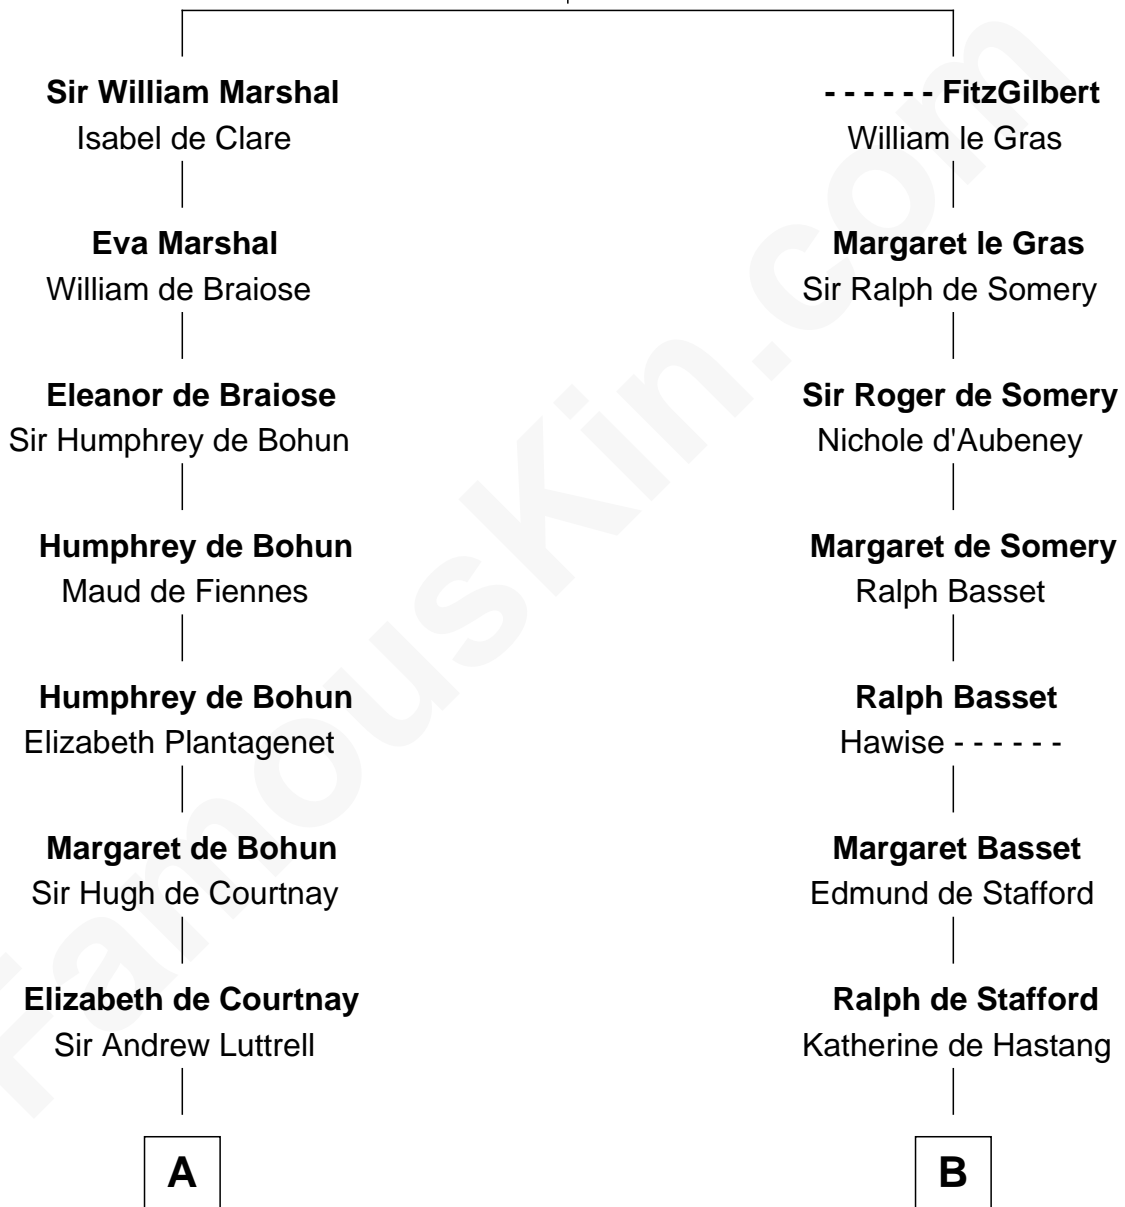

FamousKin.com Relationship Chart of

Benjamin Harrison

23rd U.S. President

21st cousin of

Robert Townsend

Member of the Culper Spy Ring during the American Revolution

John FitzGilbert
Sybilla of Salisbury

C

Anne Carter
Benjamin Harrison

Benjamin Harrison
Elizabeth Bassett

Gen. William Henry Harrison
Anna Tuthill Symmes

John Scott Harrison
Elizabeth Ramsey Irwin

Benjamin Harrison
23rd U.S. President

D

Job Almy
Mary Unthank

Audrey Almy
James Townsend

Jacob Townsend
Phoebe Seaman

Samuel Townsend
Sarah Stoddard

Robert Townsend
Spy known as "Culper Jr."

FamousKin.com