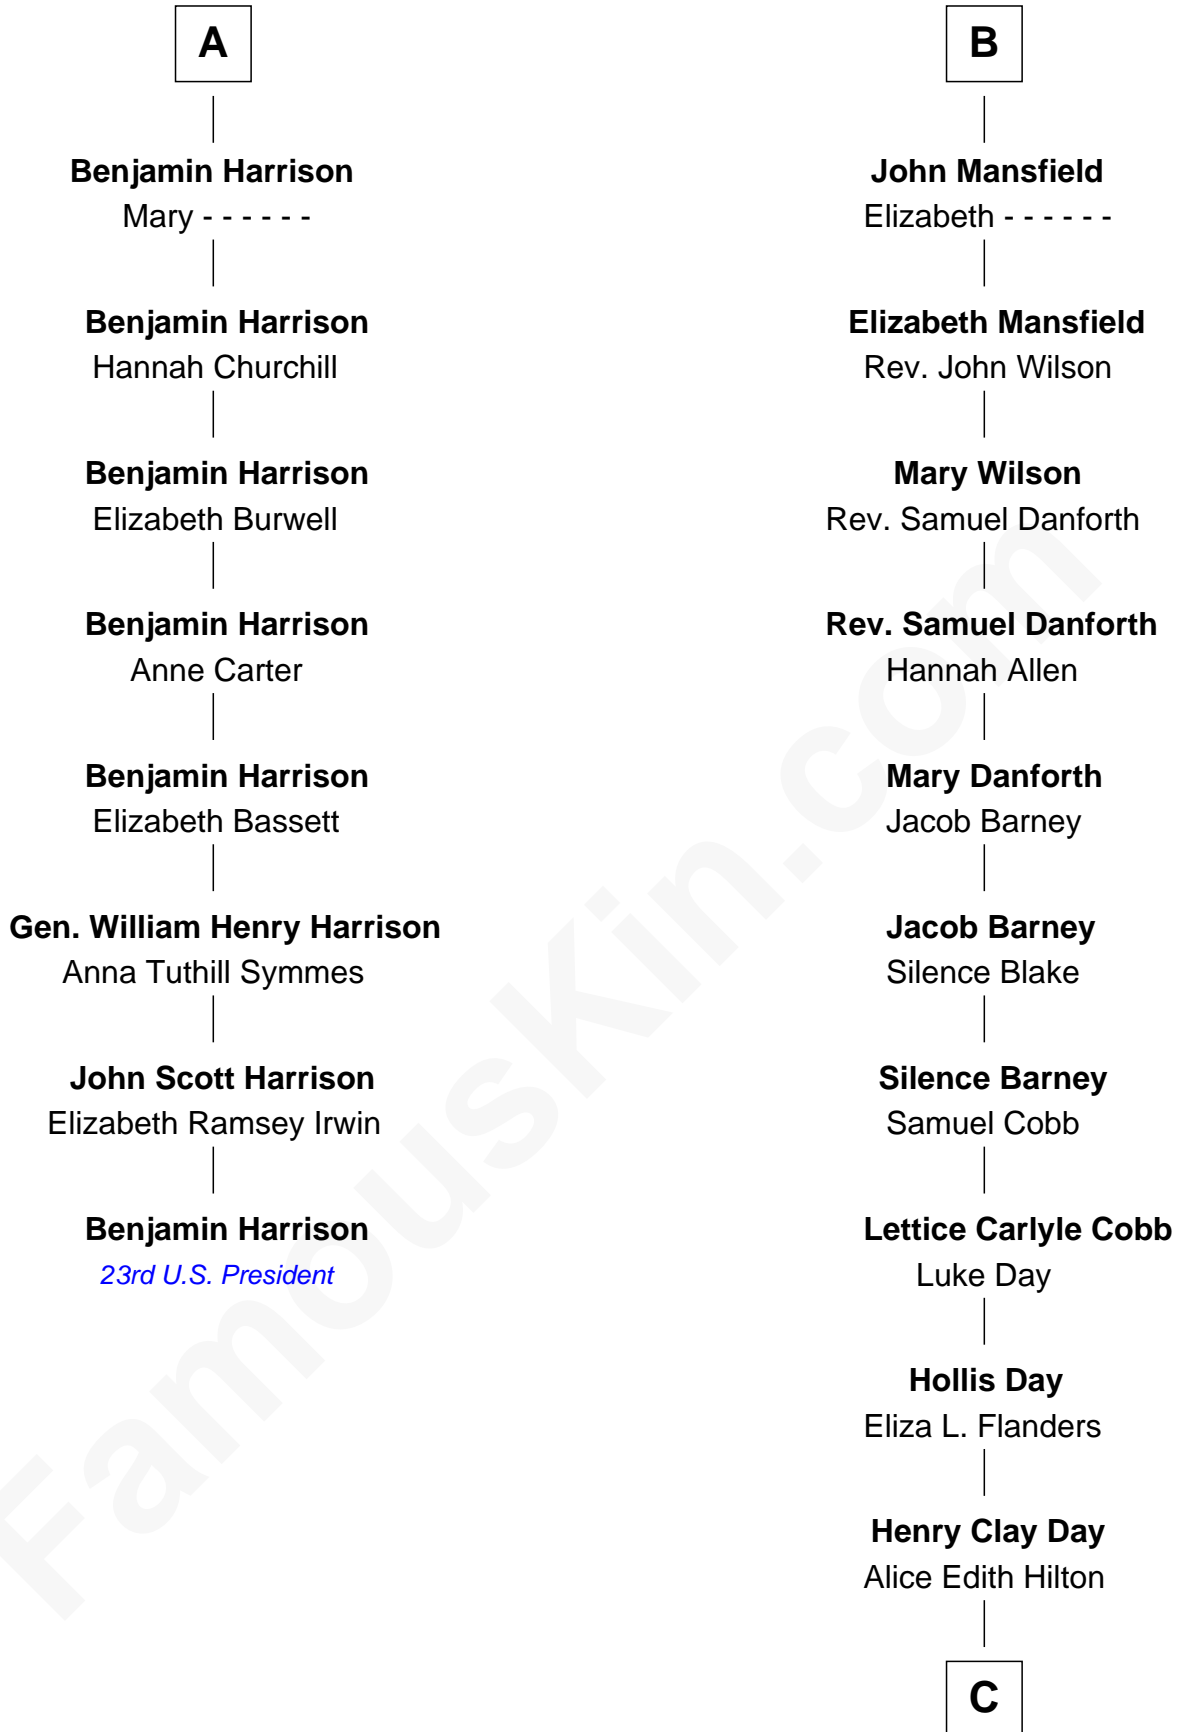

FamousKin.com
Relationship Chart of
Benjamin Harrison
23rd U.S. President

14th cousin 4 times removed of
Sandra Day O'Connor
First Female U.S. Supreme Court Justice

C

Henry R. Day
Ada Mae Wilkey

Sandra Day O'Connor
U.S. Supreme Court Justice

FamousKin.com