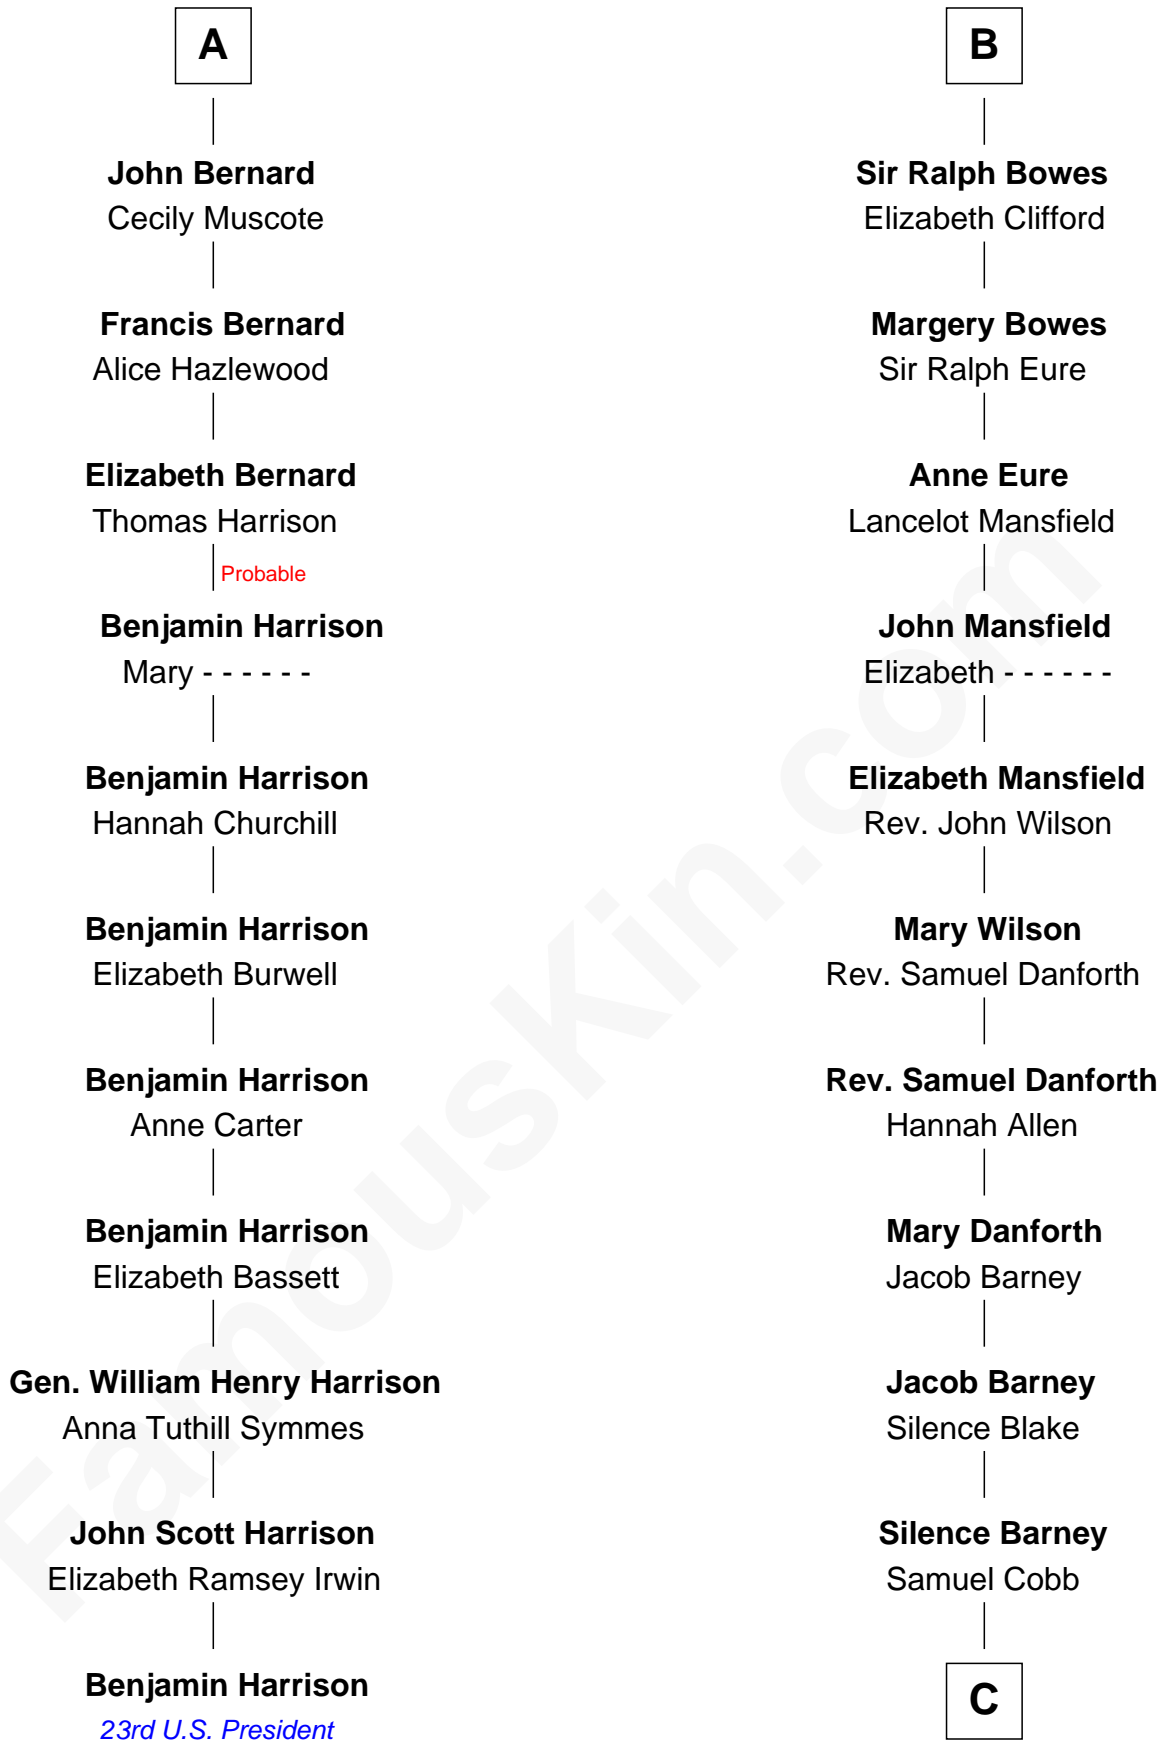

**FamousKin.com**  
**Relationship Chart of**  
**Benjamin Harrison**  
*23rd U.S. President*

**17th cousin 4 times removed of**  
**Sandra Day O'Connor**  
*First Female U.S. Supreme Court Justice*

**C**

**Lettice Carlyle Cobb**

Luke Day

**Hollis Day**

Eliza L. Flanders

**Henry Clay Day**

Alice Edith Hilton

**Henry R. Day**

Ada Mae Wilkey

**Sandra Day O'Connor**

*U.S. Supreme Court Justice*