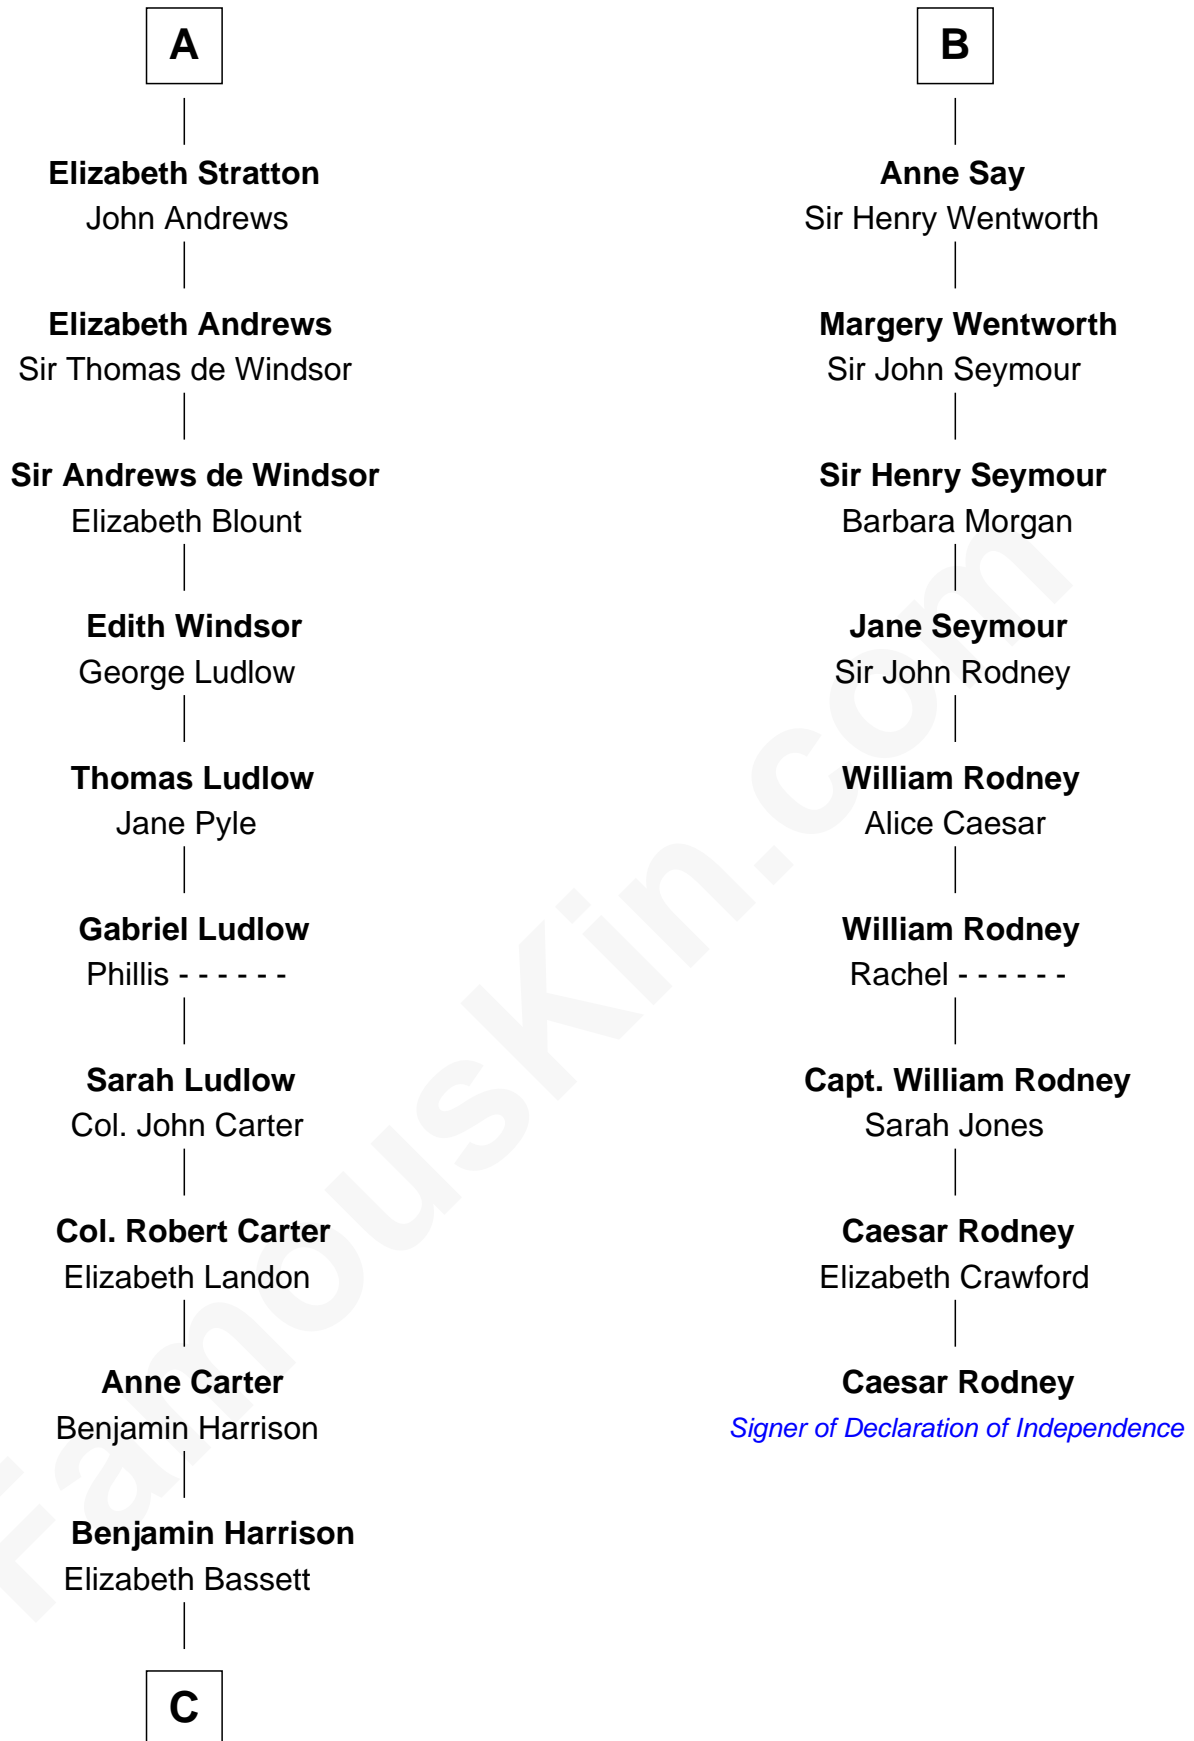

FamousKin.com
Relationship Chart of
Benjamin Harrison
23rd U.S. President

15th cousin 4 times removed of

Caesar Rodney
Signer of the Declaration of Independence

Sir Humphrey de Bohun
Maud of Eu

C

—
Gen. William Henry Harrison

Anna Tuthill Symmes

—
John Scott Harrison

Elizabeth Ramsey Irwin

—
Benjamin Harrison

23rd U.S. President

FamousKin.com