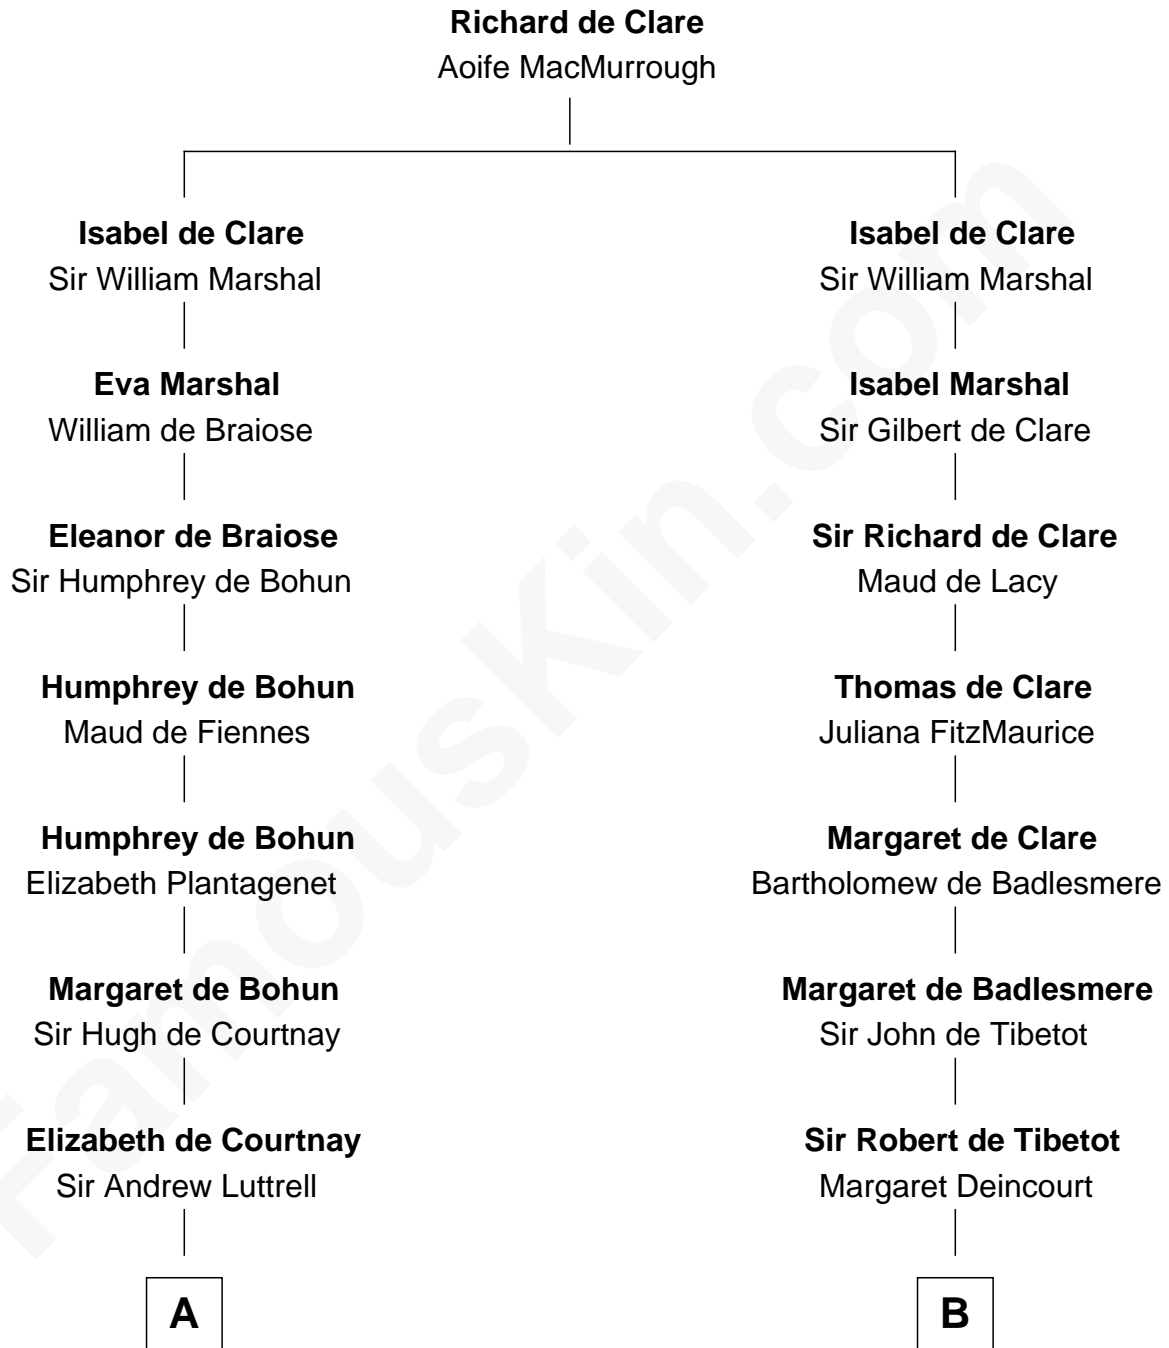

FamousKin.com
Relationship Chart of
Benjamin Harrison
23rd U.S. President

18th cousin 3 times removed of

Caesar Rodney
Signer of the Declaration of Independence

C

Anne Carter
Benjamin Harrison

Benjamin Harrison
Elizabeth Bassett

Gen. William Henry Harrison
Anna Tuthill Symmes

John Scott Harrison
Elizabeth Ramsey Irwin

Benjamin Harrison
23rd U.S. President

D

Caesar Rodney
Elizabeth Crawford

Caesar Rodney
Signer of Declaration of Independence

FamousKin.com