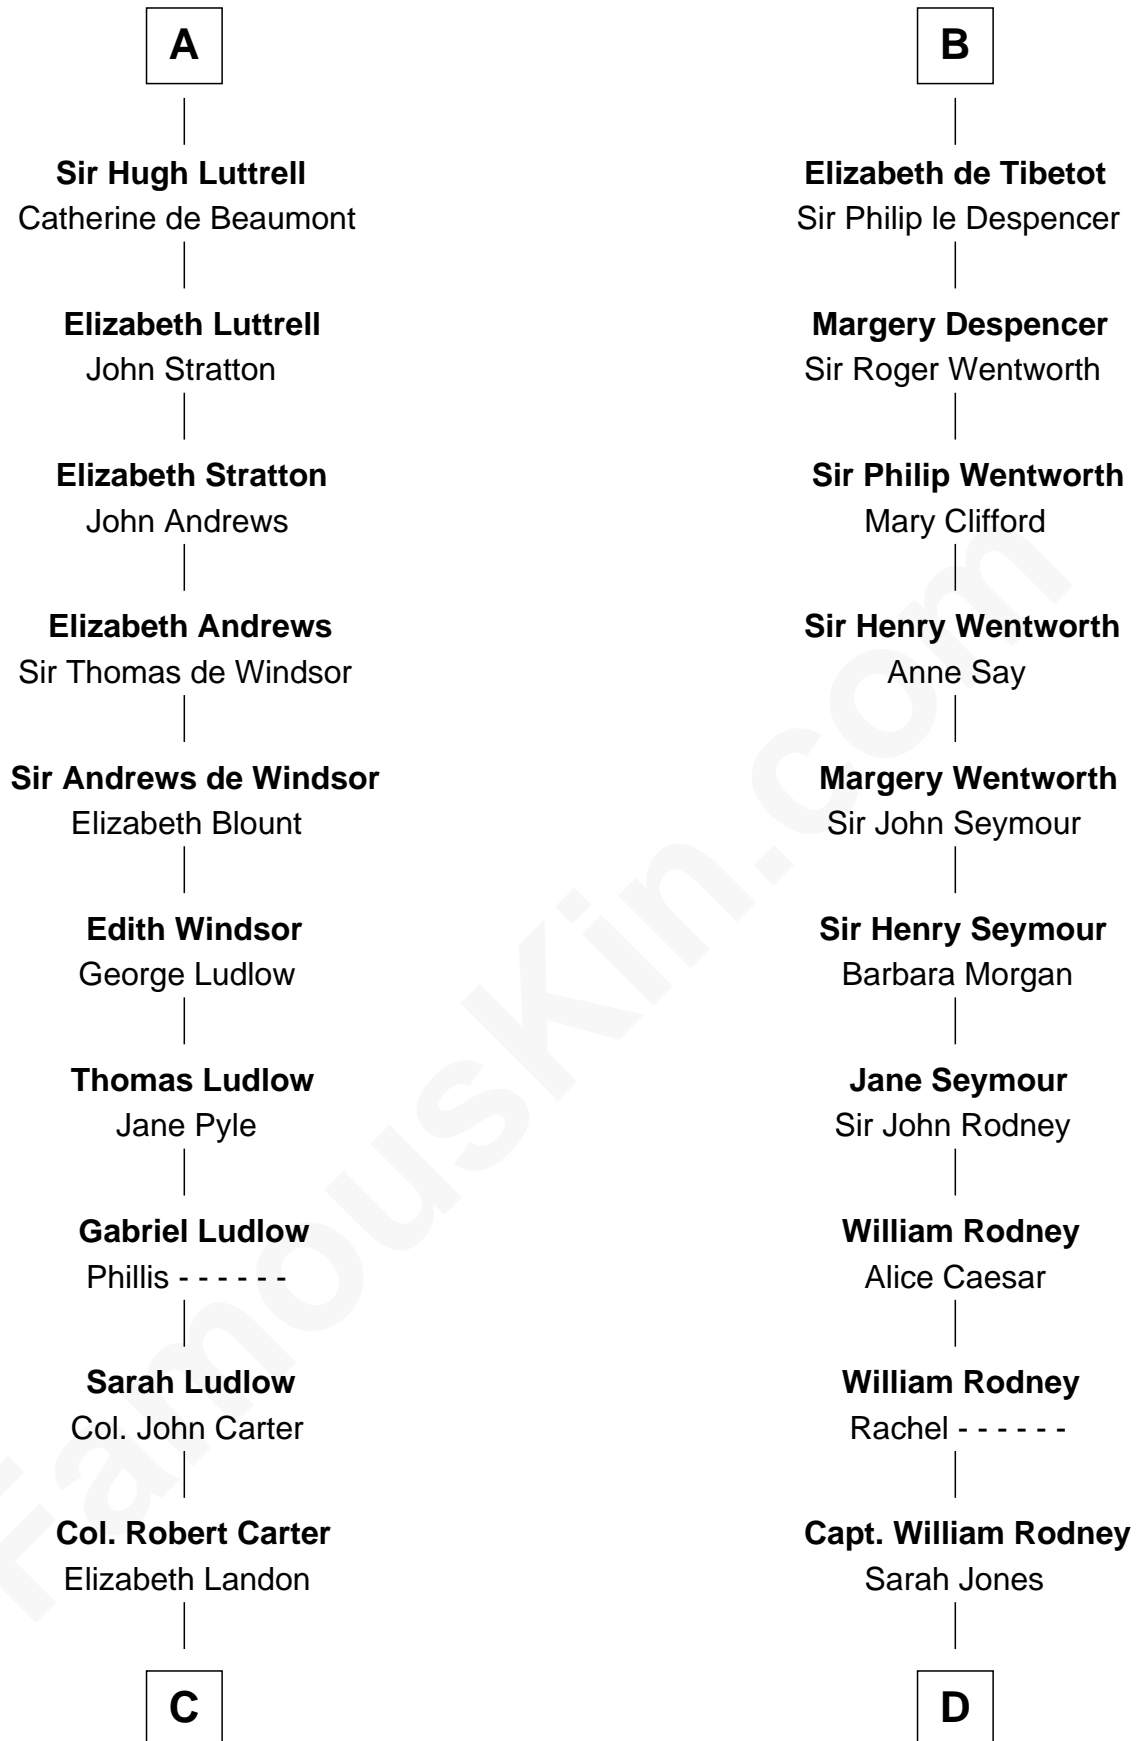

FamousKin.com
Relationship Chart of
Benjamin Harrison
23rd U.S. President

18th cousin 3 times removed of

Caesar Rodney
Signer of the Declaration of Independence

C

Anne Carter
Benjamin Harrison

Benjamin Harrison
Elizabeth Bassett

Gen. William Henry Harrison
Anna Tuthill Symmes

John Scott Harrison
Elizabeth Ramsey Irwin

Benjamin Harrison
23rd U.S. President

D

Caesar Rodney
Elizabeth Crawford

Caesar Rodney
Signer of Declaration of Independence