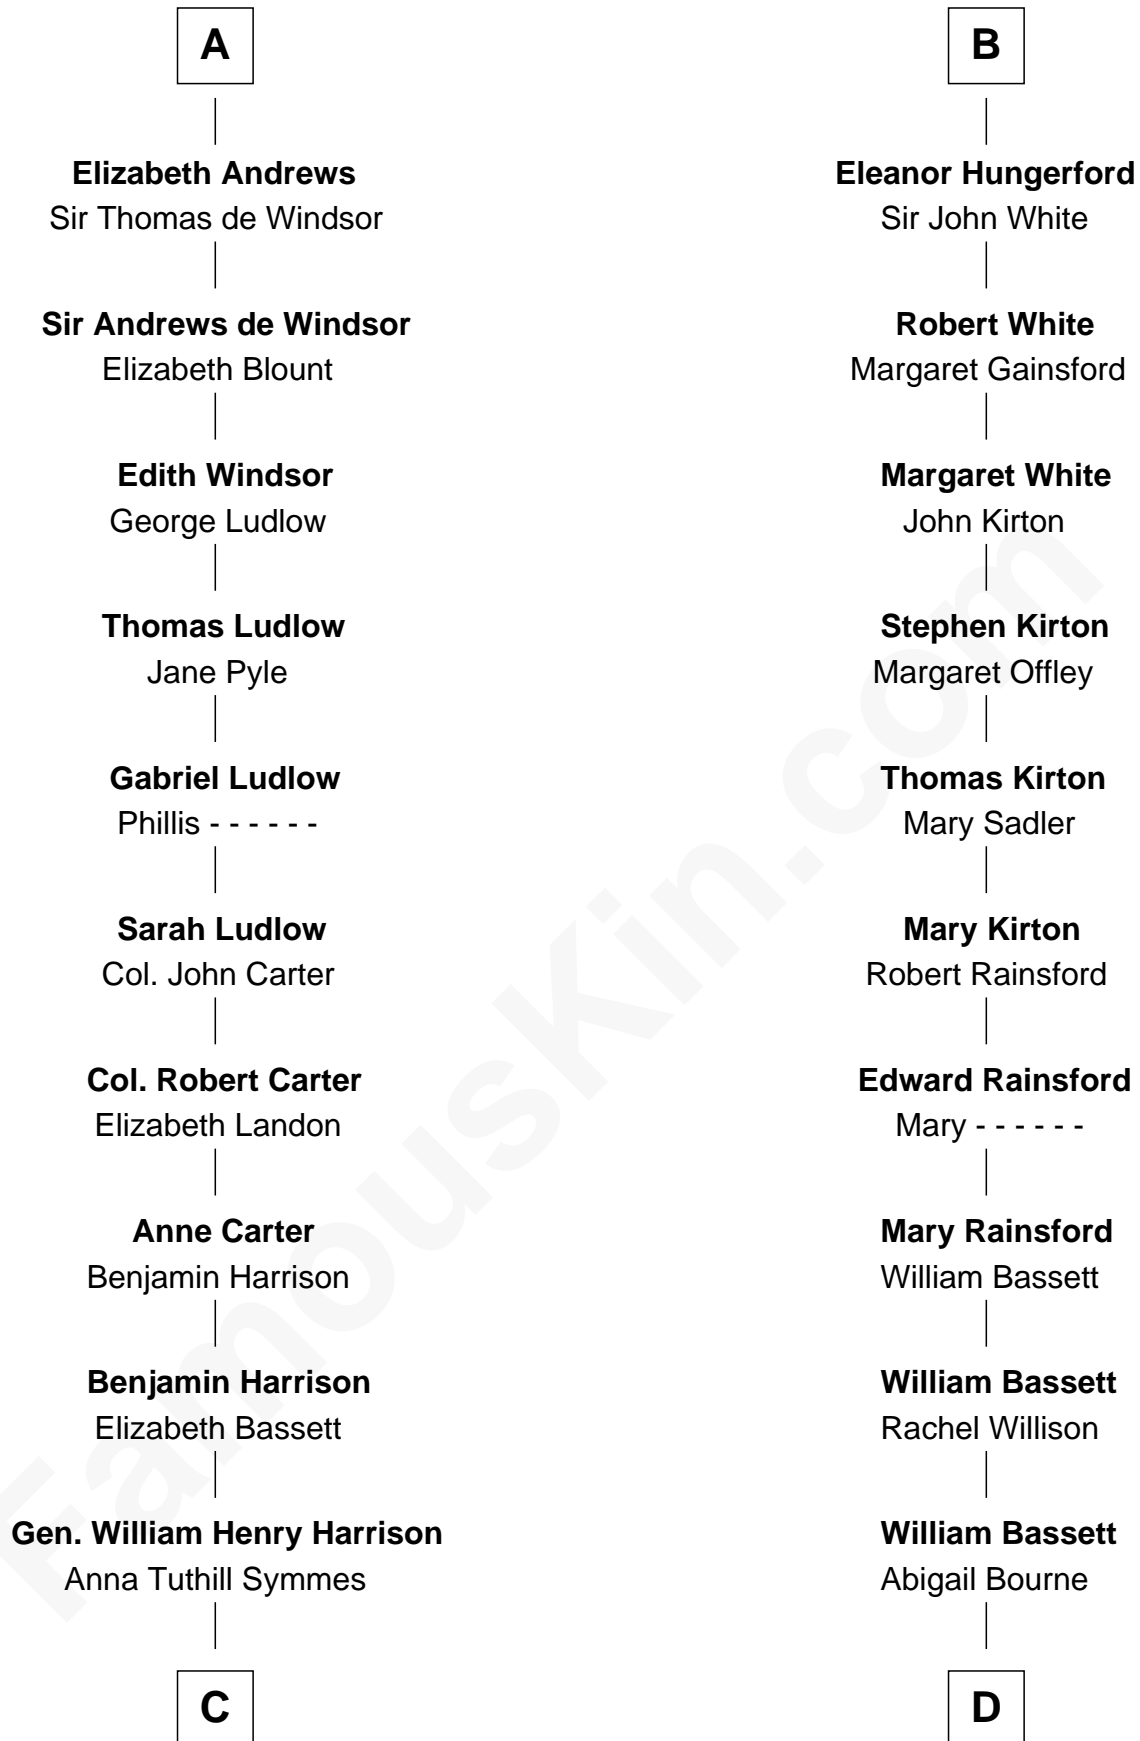

FamousKin.com
Relationship Chart of
Benjamin Harrison
23rd U.S. President

18th cousin 2 times removed of
Sir Charles Tupper
6th Prime Minister of Canada

C

John Scott Harrison
Elizabeth Ramsey Irwin

Benjamin Harrison
23rd U.S. President

D

Mary Bassett
Eliakim Tupper

Charles Tupper
Elizabeth West

Rev. Charles Tupper
Miriam Lockhart

Sir Charles Tupper
6th Prime Minister of Canada

FamousKin.com