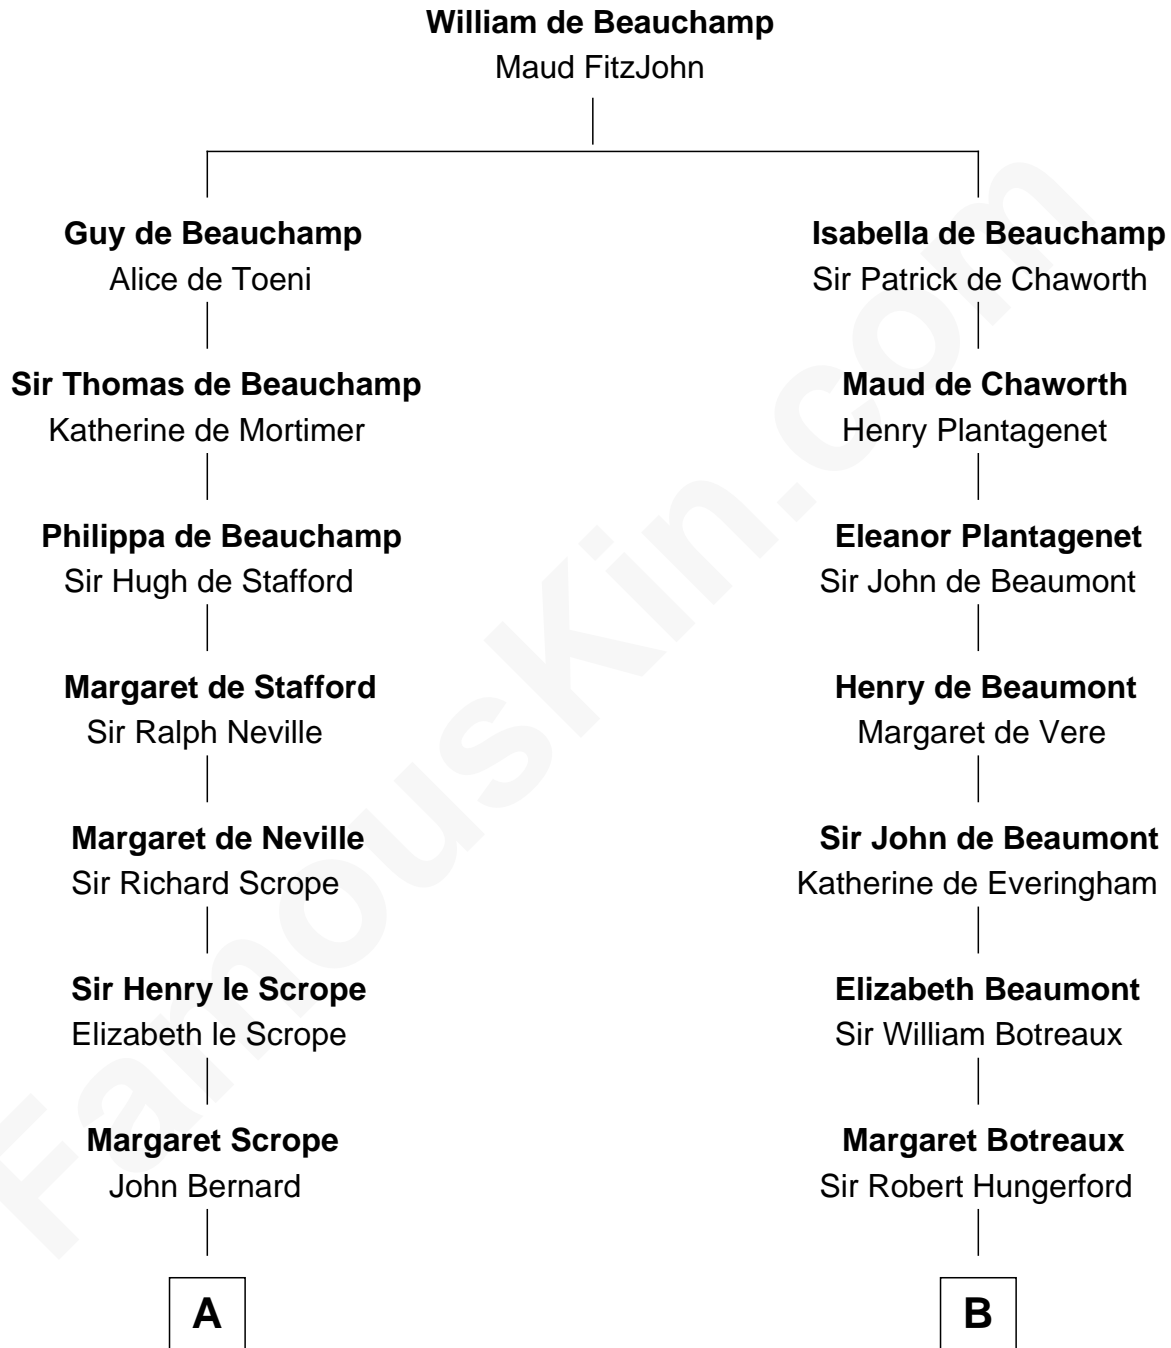

FamousKin.com
Relationship Chart of
Benjamin Harrison
23rd U.S. President

18th cousin 2 times removed of
Sir Charles Tupper
6th Prime Minister of Canada

C

John Scott Harrison
Elizabeth Ramsey Irwin

Benjamin Harrison
23rd U.S. President

D

Mary Bassett
Eliakim Tupper

Charles Tupper
Elizabeth West

Rev. Charles Tupper
Miriam Lockhart

Sir Charles Tupper
6th Prime Minister of Canada

FamousKin.com