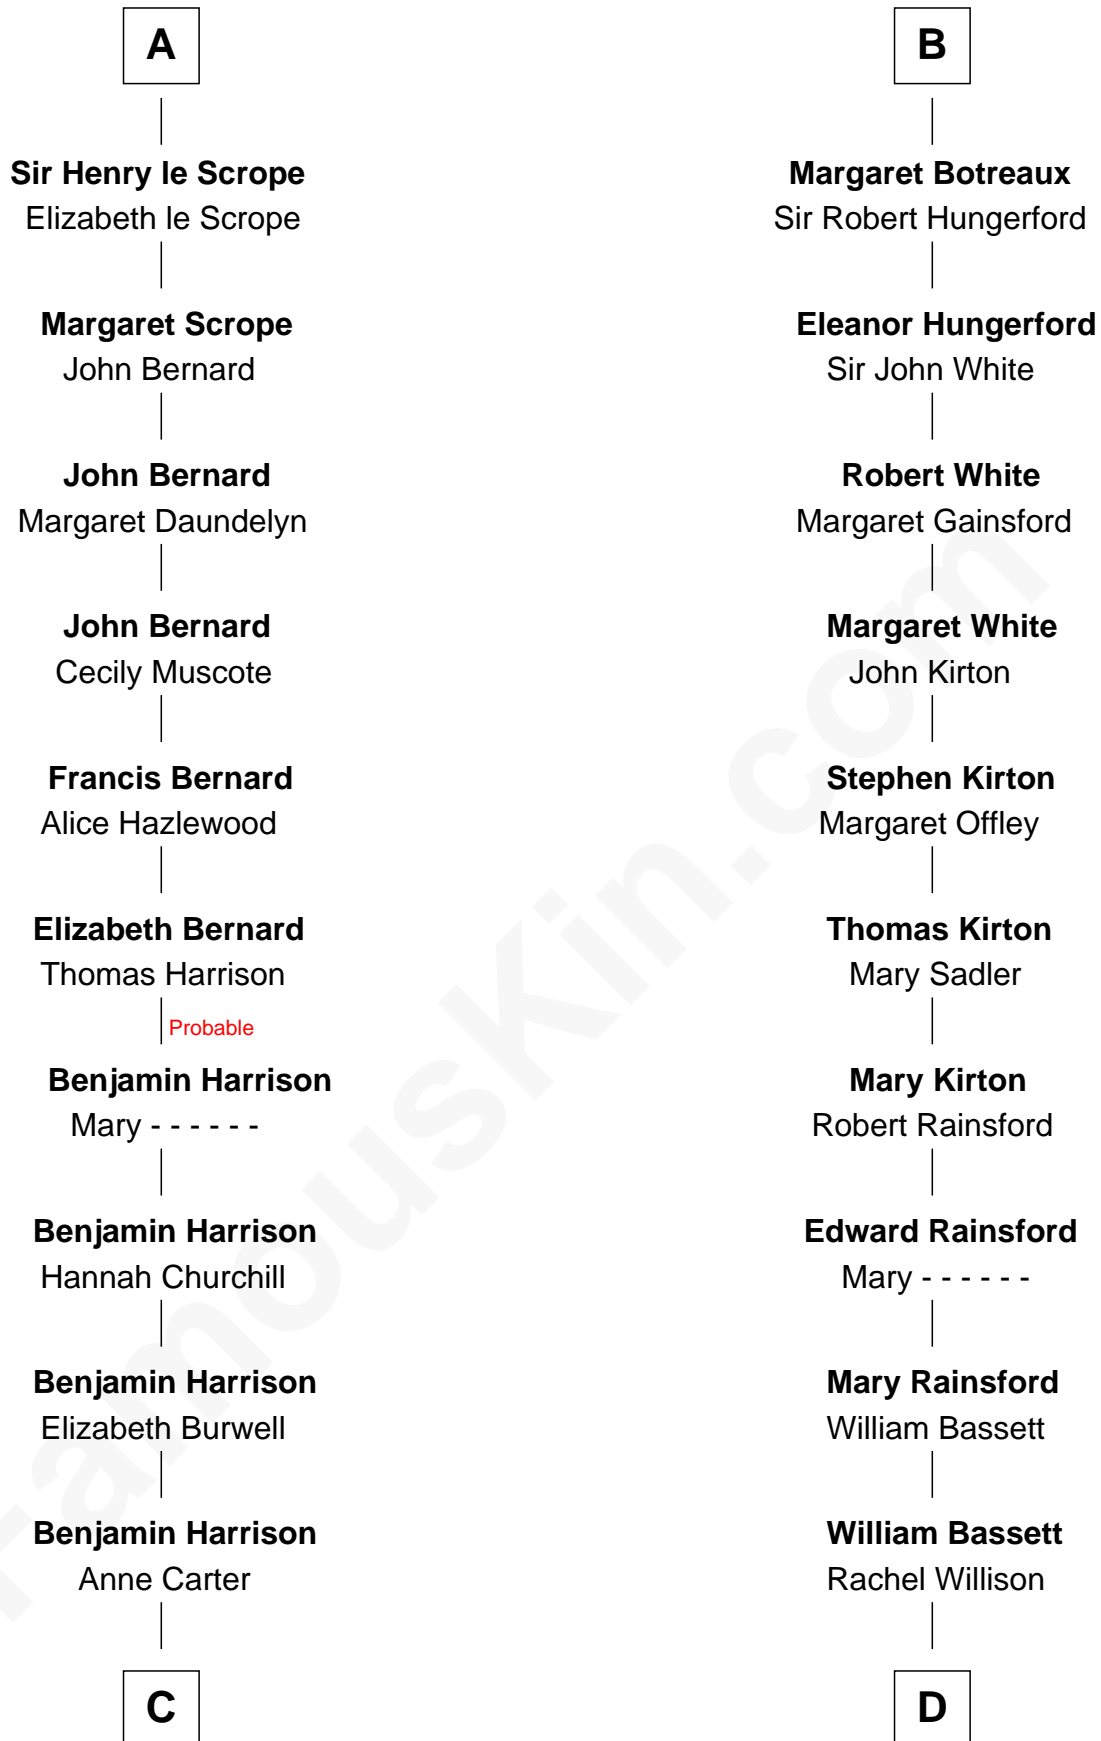

# FamousKin.com Relationship Chart of

**Benjamin Harrison**

*23rd U.S. President*

20th cousin 1 time removed of

**Sir Charles Tupper**

*6th Prime Minister of Canada*

**Sir Roger de Quincy**

*Helen of Galloway*

**C**

**Benjamin Harrison**

Elizabeth Bassett

**Gen. William Henry Harrison**

Anna Tuthill Symmes

**John Scott Harrison**

Elizabeth Ramsey Irwin

**Benjamin Harrison**

*23rd U.S. President*

**D**

**William Bassett**

Abigail Bourne

**Mary Bassett**

Eliakim Tupper

**Charles Tupper**

Elizabeth West