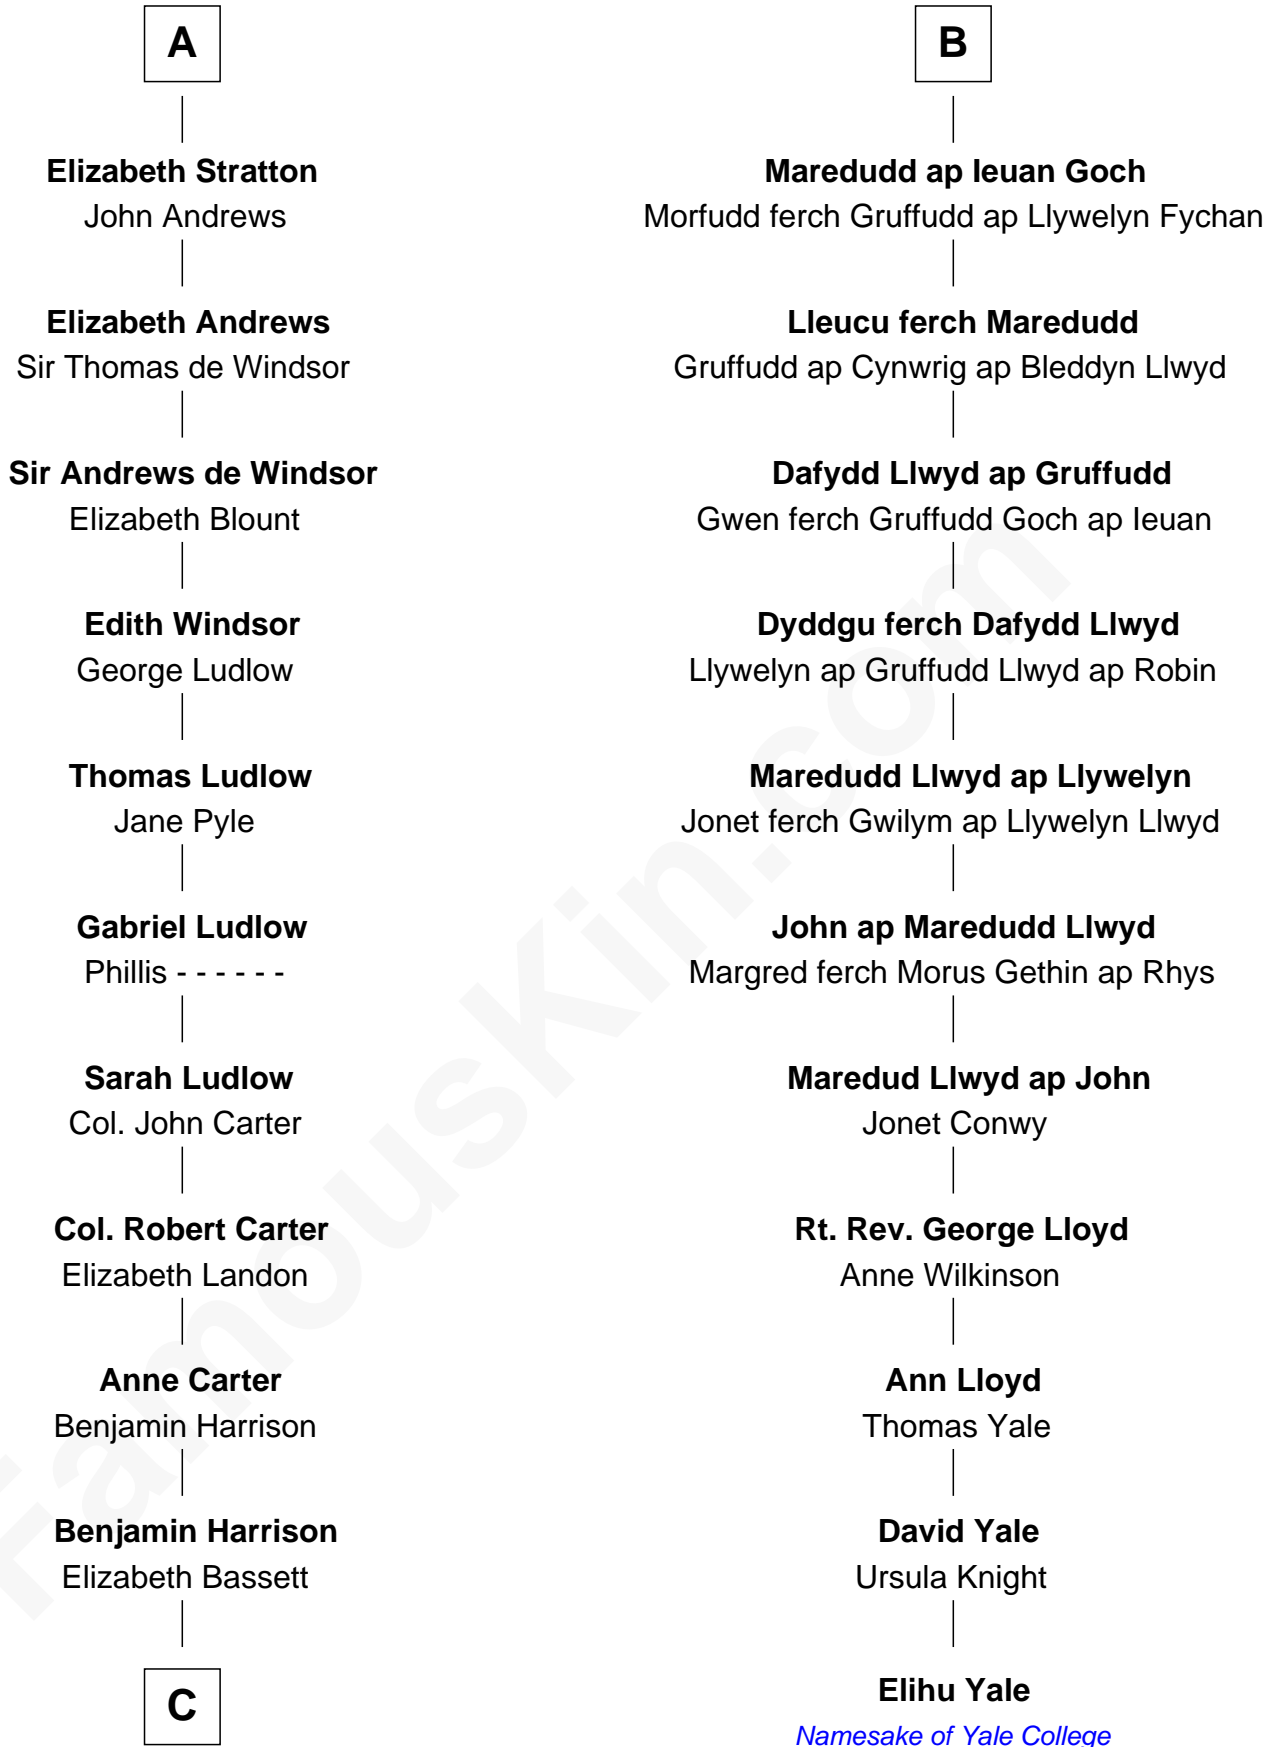

FamousKin.com
Relationship Chart of
Benjamin Harrison
23rd U.S. President

17th cousin 2 times removed of

Elihu Yale

Benefactor and Namesake of Yale College

C

—
Gen. William Henry Harrison

Anna Tuthill Symmes

—
John Scott Harrison

Elizabeth Ramsey Irwin

—
Benjamin Harrison

23rd U.S. President

FamousKin.com