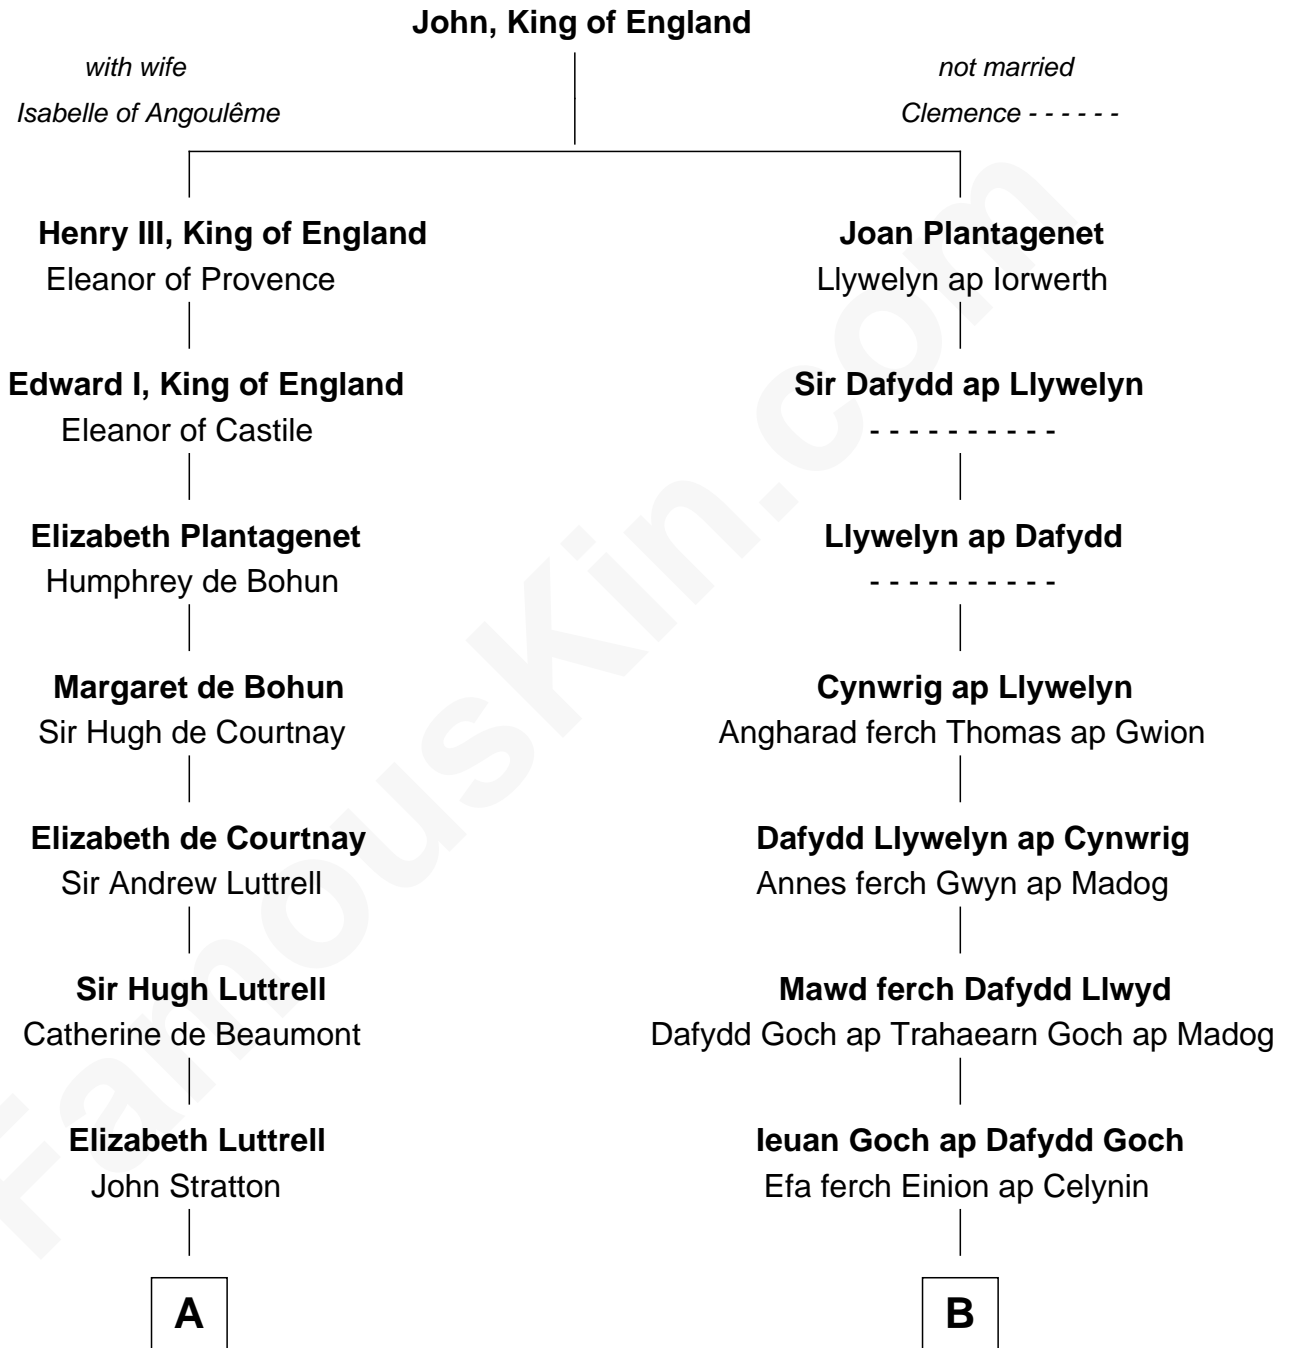

FamousKin.com
Relationship Chart of
Benjamin Harrison
23rd U.S. President

17th cousin 2 times removed of

Elihu Yale

Benefactor and Namesake of Yale College

C

—
Gen. William Henry Harrison

Anna Tuthill Symmes

—
John Scott Harrison

Elizabeth Ramsey Irwin

—
Benjamin Harrison

23rd U.S. President

FamousKin.com