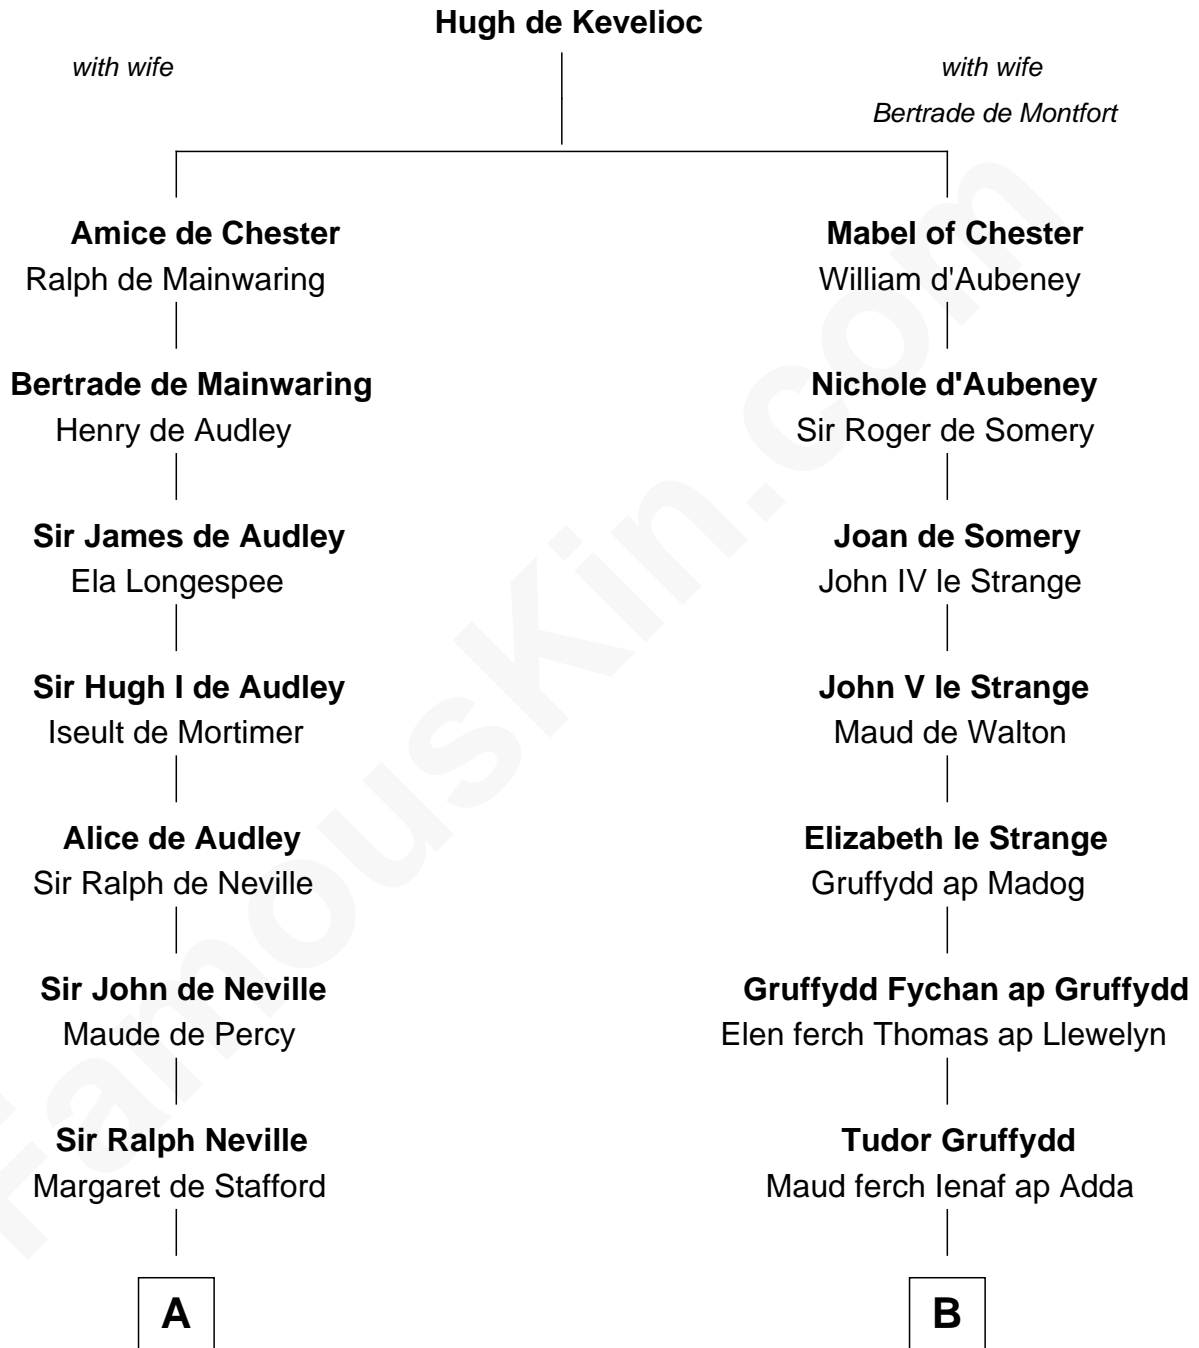

FamousKin.com
Relationship Chart of
Benjamin Harrison
23rd U.S. President

14th cousin 7 times removed of

Elihu Yale

Benefactor and Namesake of Yale College

C

—
Benjamin Harrison

Anne Carter

—
Benjamin Harrison

Elizabeth Bassett

—
Gen. William Henry Harrison

Anna Tuthill Symmes

—
John Scott Harrison

Elizabeth Ramsey Irwin

—
Benjamin Harrison

23rd U.S. President

FamousKin.com