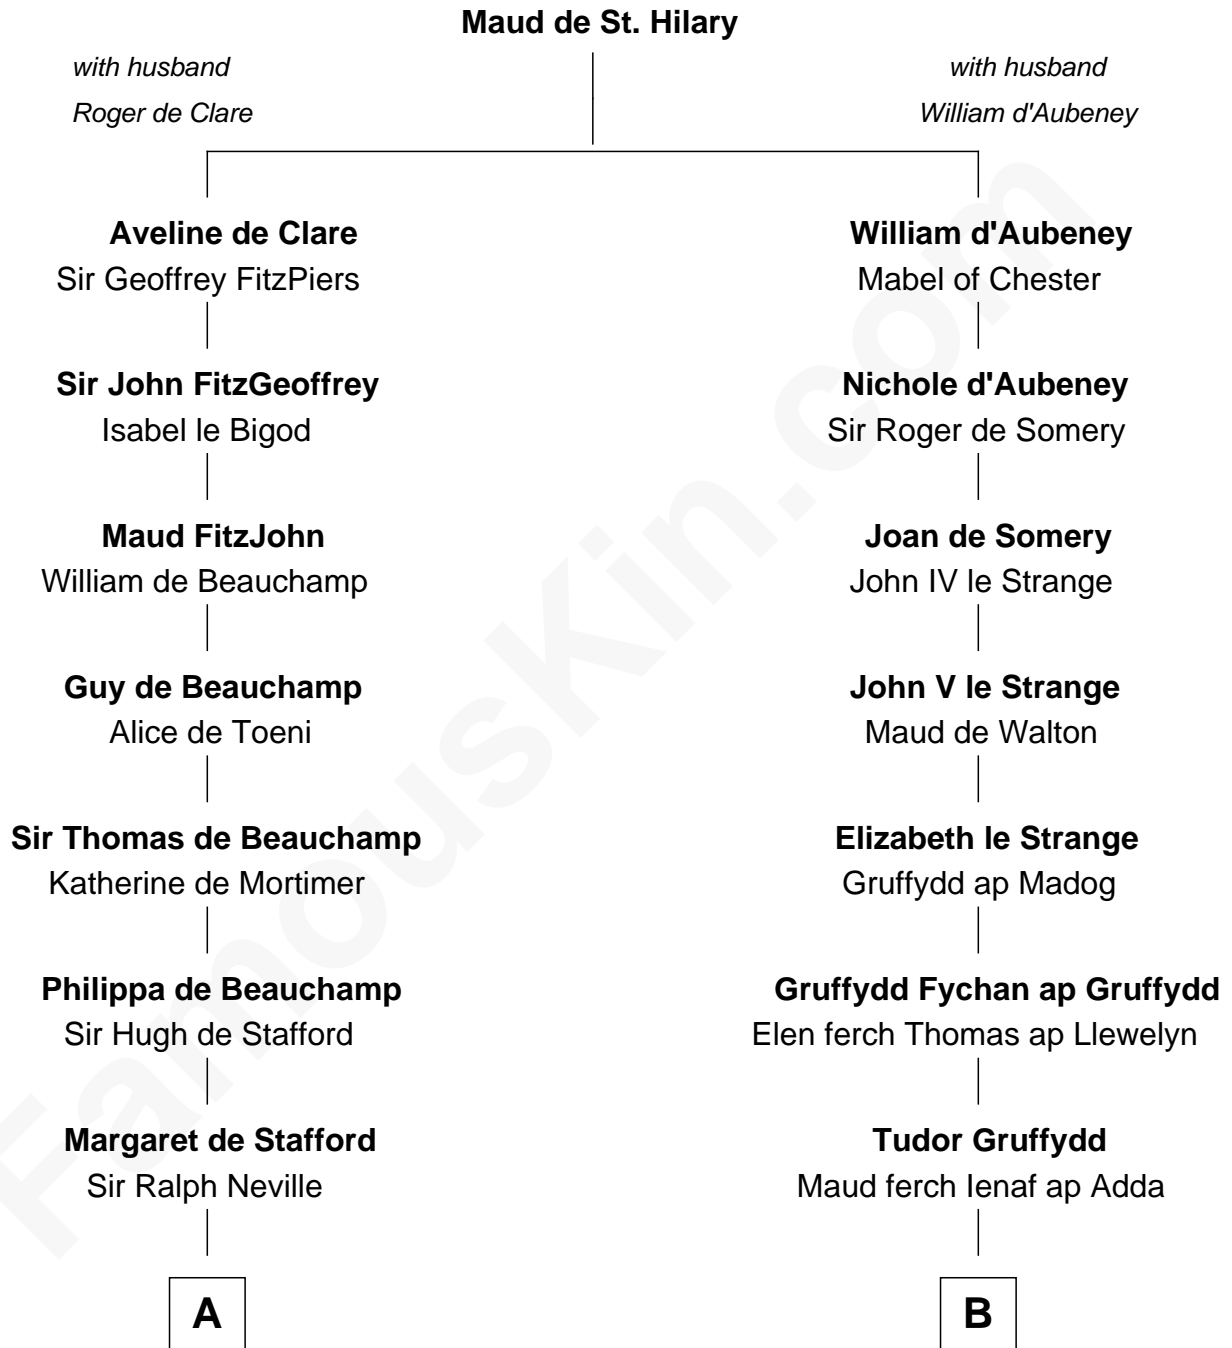

**FamousKin.com**  
**Relationship Chart of**  
**Benjamin Harrison**  
*23rd U.S. President*

**14th cousin 7 times removed of**

**Elihu Yale**

*Benefactor and Namesake of Yale College*

**C**

—  
**Benjamin Harrison**

Anne Carter

—  
**Benjamin Harrison**

Elizabeth Bassett

—  
**Gen. William Henry Harrison**

Anna Tuthill Symmes

—  
**John Scott Harrison**

Elizabeth Ramsey Irwin

—  
**Benjamin Harrison**

*23rd U.S. President*

FamousKin.com