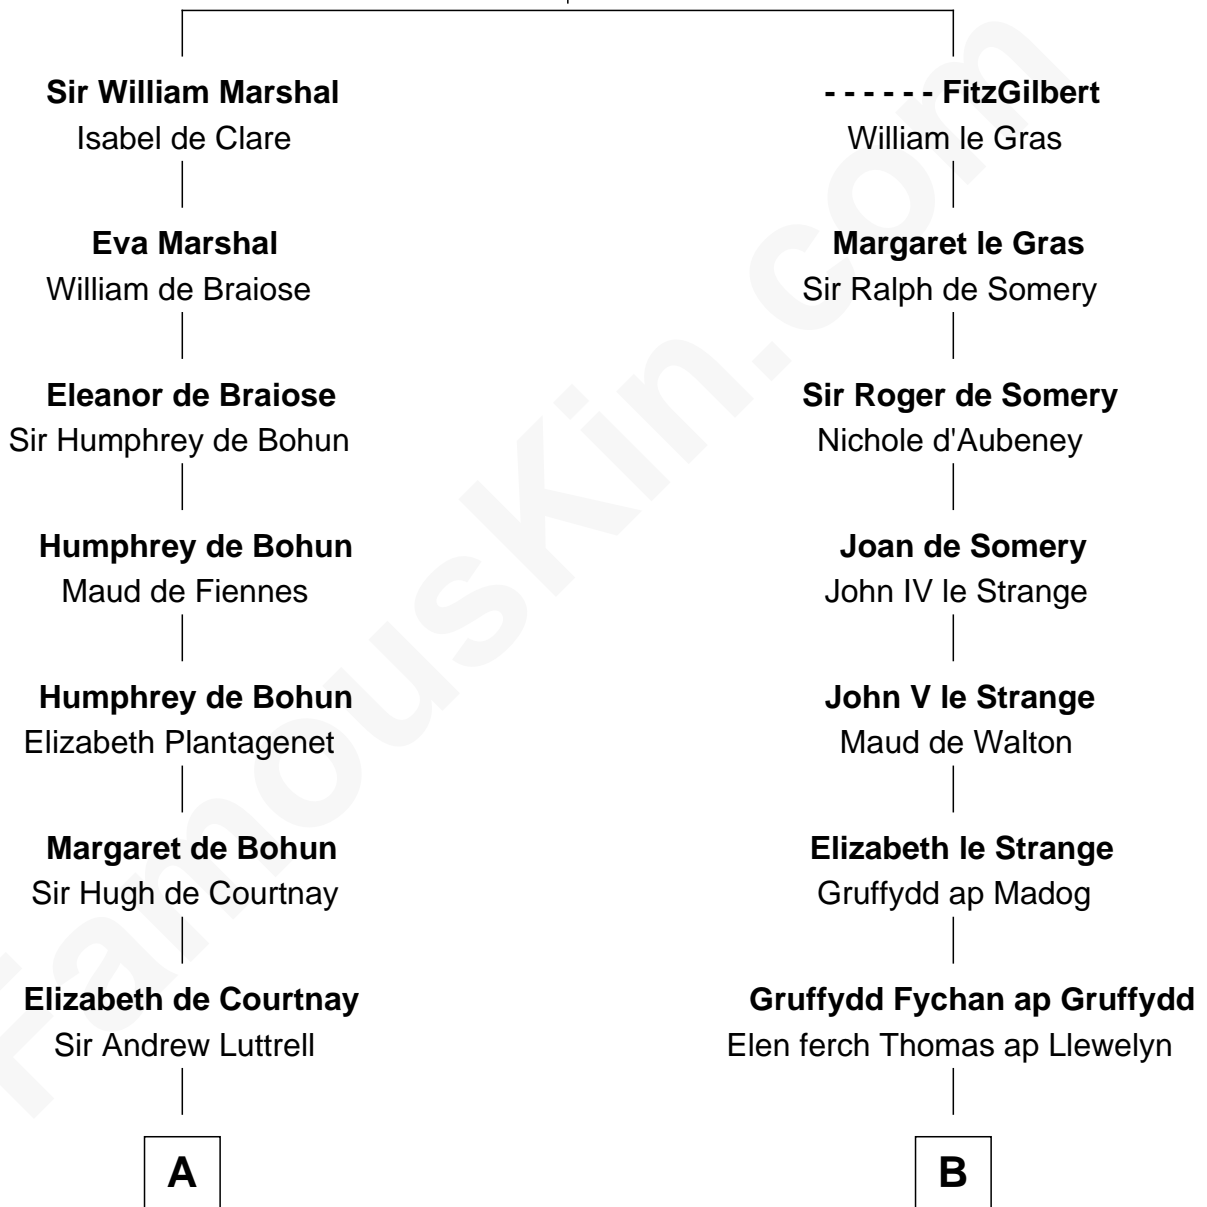

FamousKin.com
Relationship Chart of
Benjamin Harrison
23rd U.S. President

15th cousin 6 times removed of

Elihu Yale

Benefactor and Namesake of Yale College

John FitzGilbert
 Sybilla of Salisbury

C

—
Anne Carter
Benjamin Harrison

—
Benjamin Harrison
Elizabeth Bassett

—
Gen. William Henry Harrison
Anna Tuthill Symmes

—
John Scott Harrison
Elizabeth Ramsey Irwin

—
Benjamin Harrison
23rd U.S. President

FamousKin.com