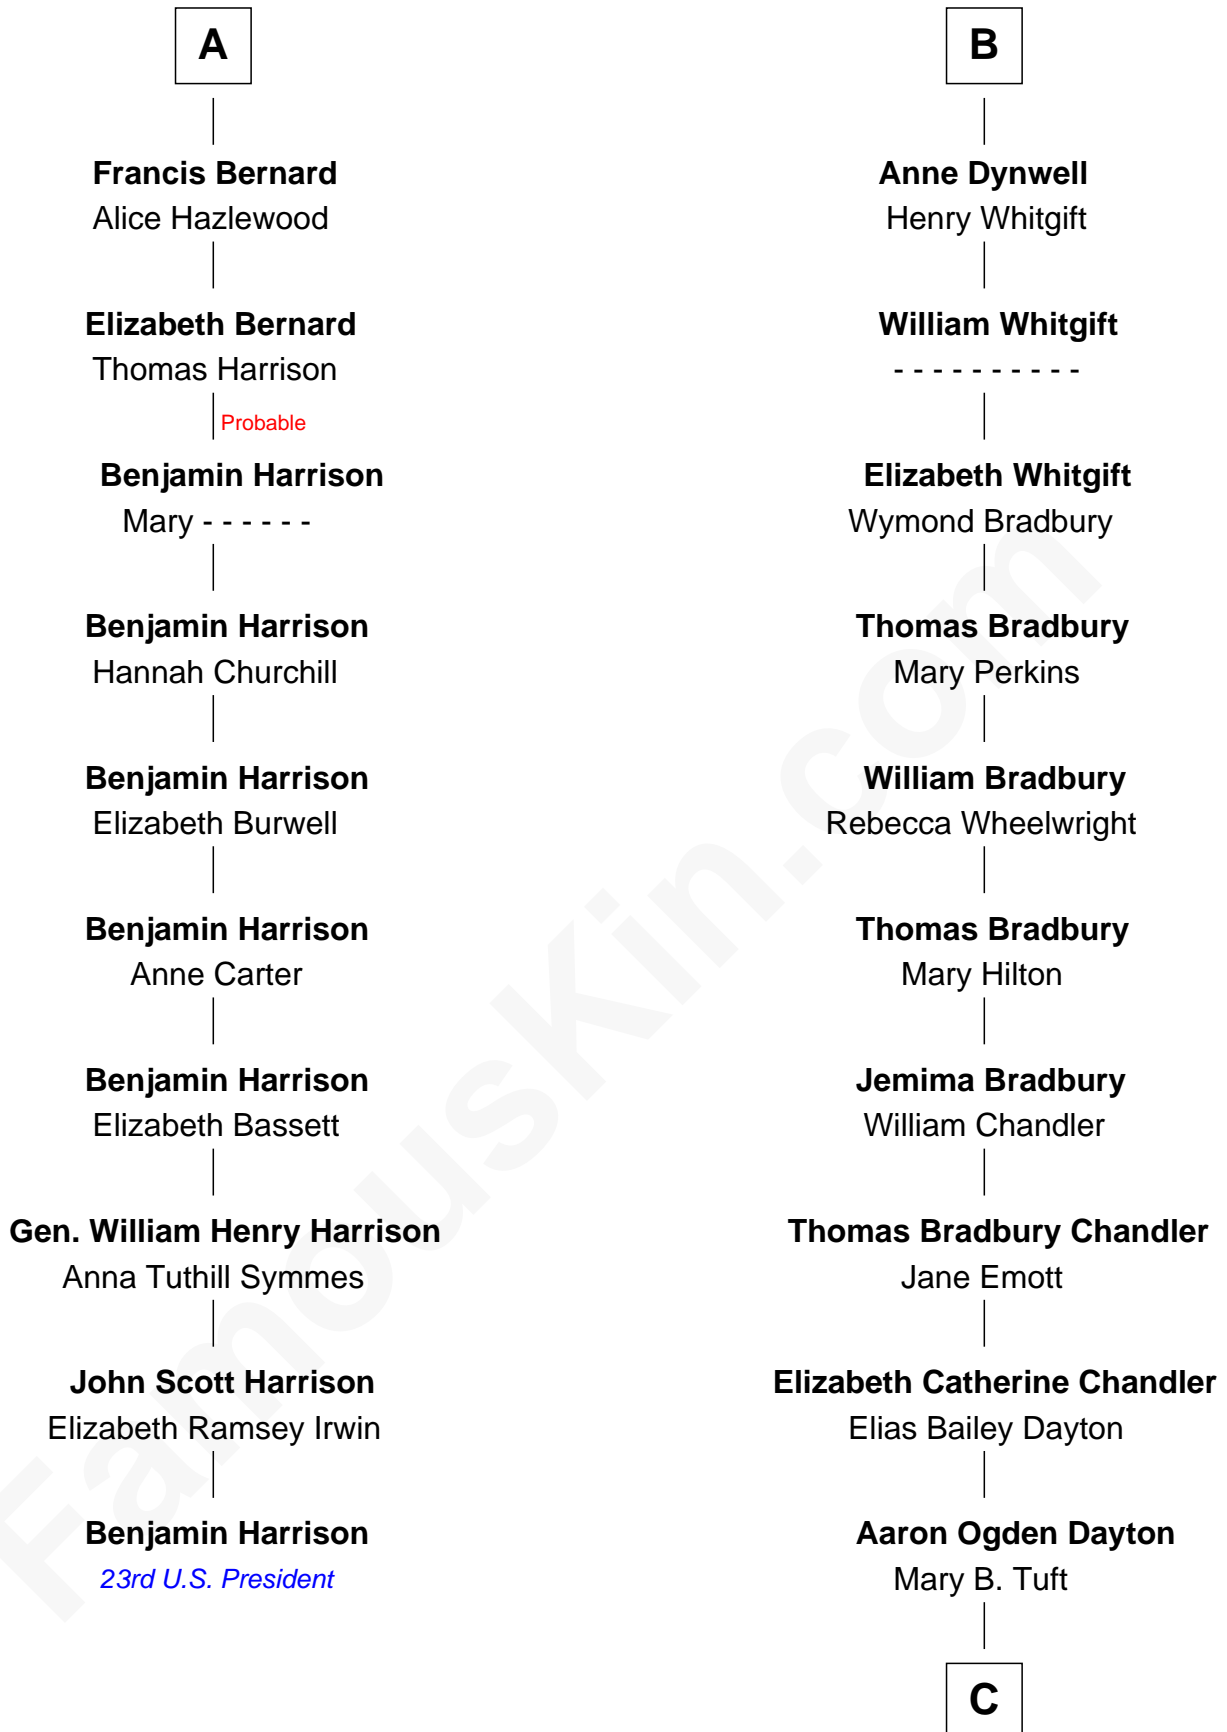

FamousKin.com
Relationship Chart of
Benjamin Harrison
23rd U.S. President

16th cousin 5 times removed of
Christopher Reeve
Movie Actor

C

Katherine Irving Dayton

Henry Baldwin

Margaretta Willis Baldwin

Augustus Henry Reeve

Richard Henry Reeve

Anne Conrad D'Olier

Franklin D'Olier Reeve

Barbara Pitney Lamb

Christopher Reeve

Movie Actor