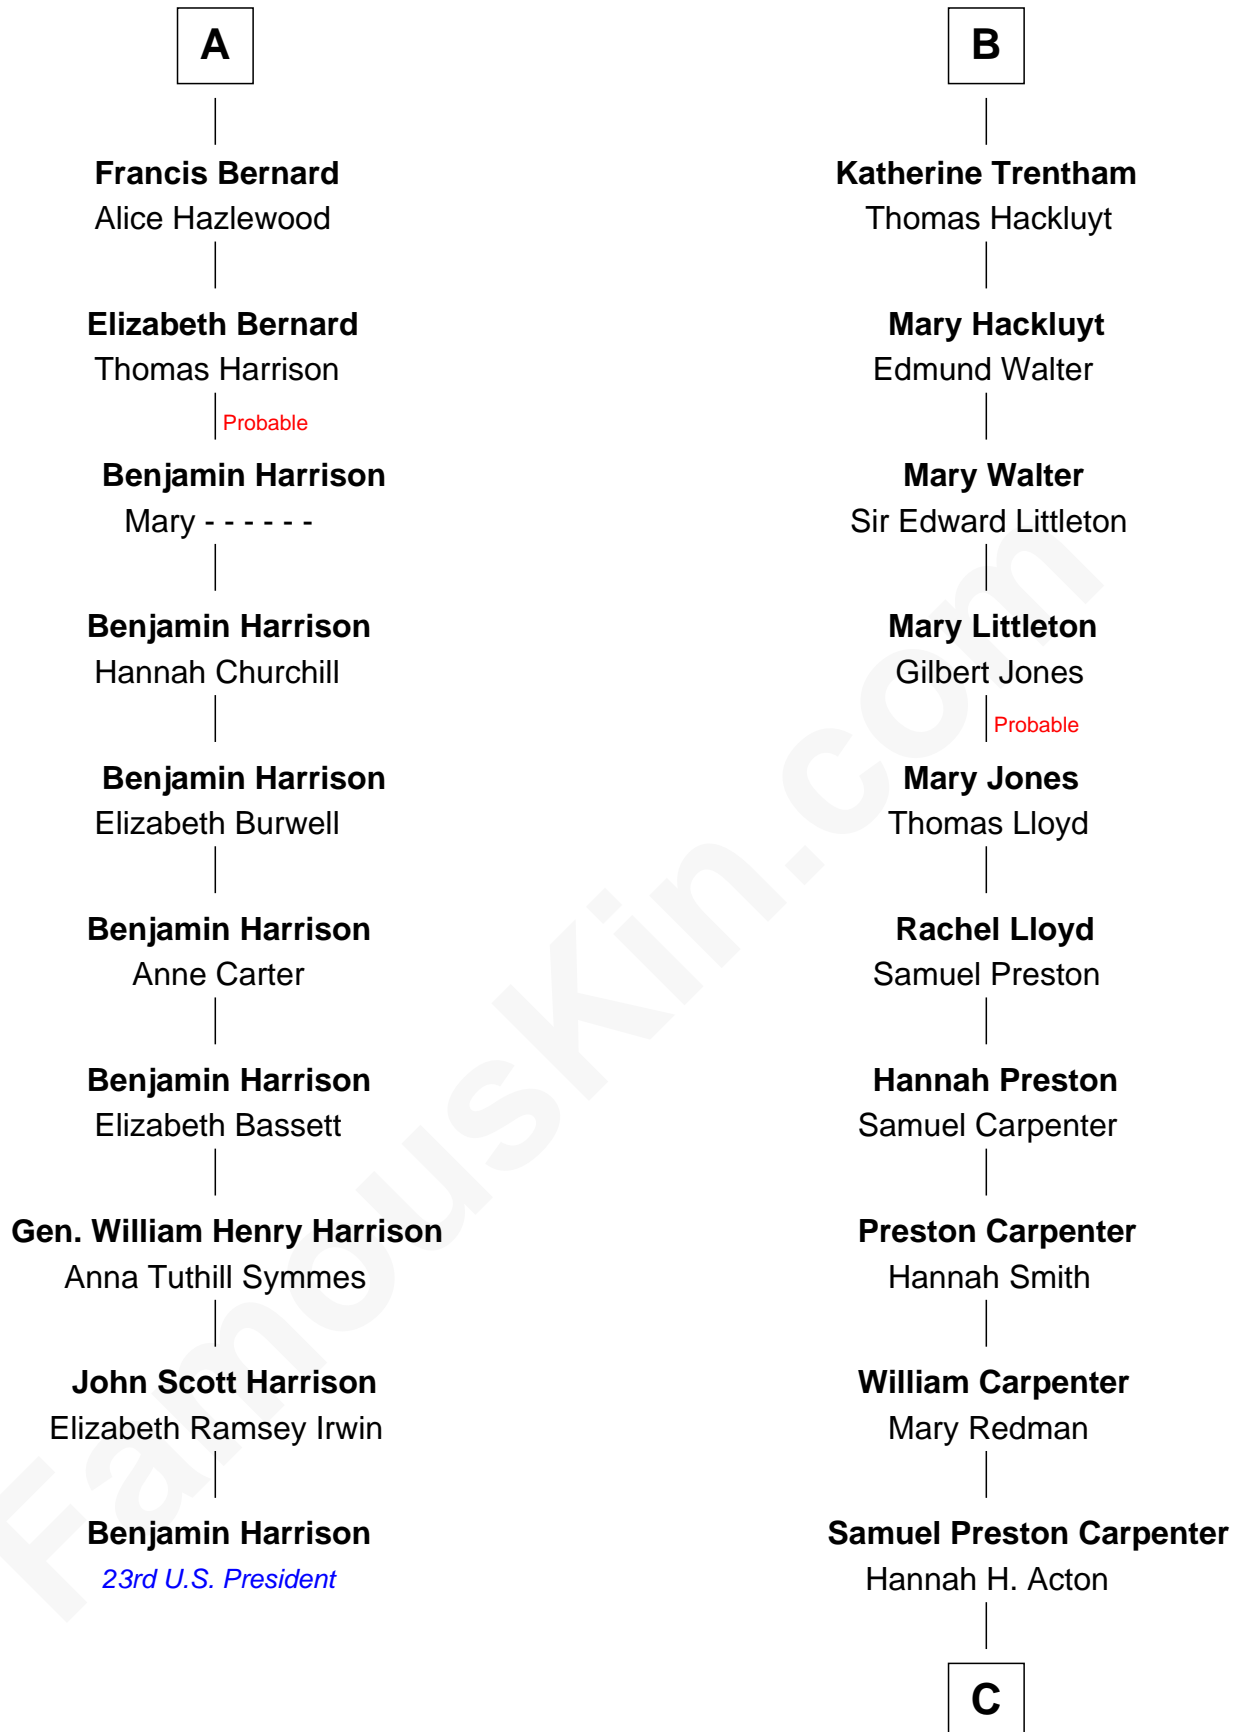

FamousKin.com
Relationship Chart of
Benjamin Harrison
23rd U.S. President

16th cousin 5 times removed of
Christopher Reeve
Movie Actor

C

—
Sarah Wyatt Carpenter

Richard Henry Reeve

—
Augustus Henry Reeve

Margaretta Willis Baldwin

—
Richard Henry Reeve

Anne Conrad D'Olier

—
Franklin D'Olier Reeve

Barbara Pitney Lamb

—
Christopher Reeve

Movie Actor