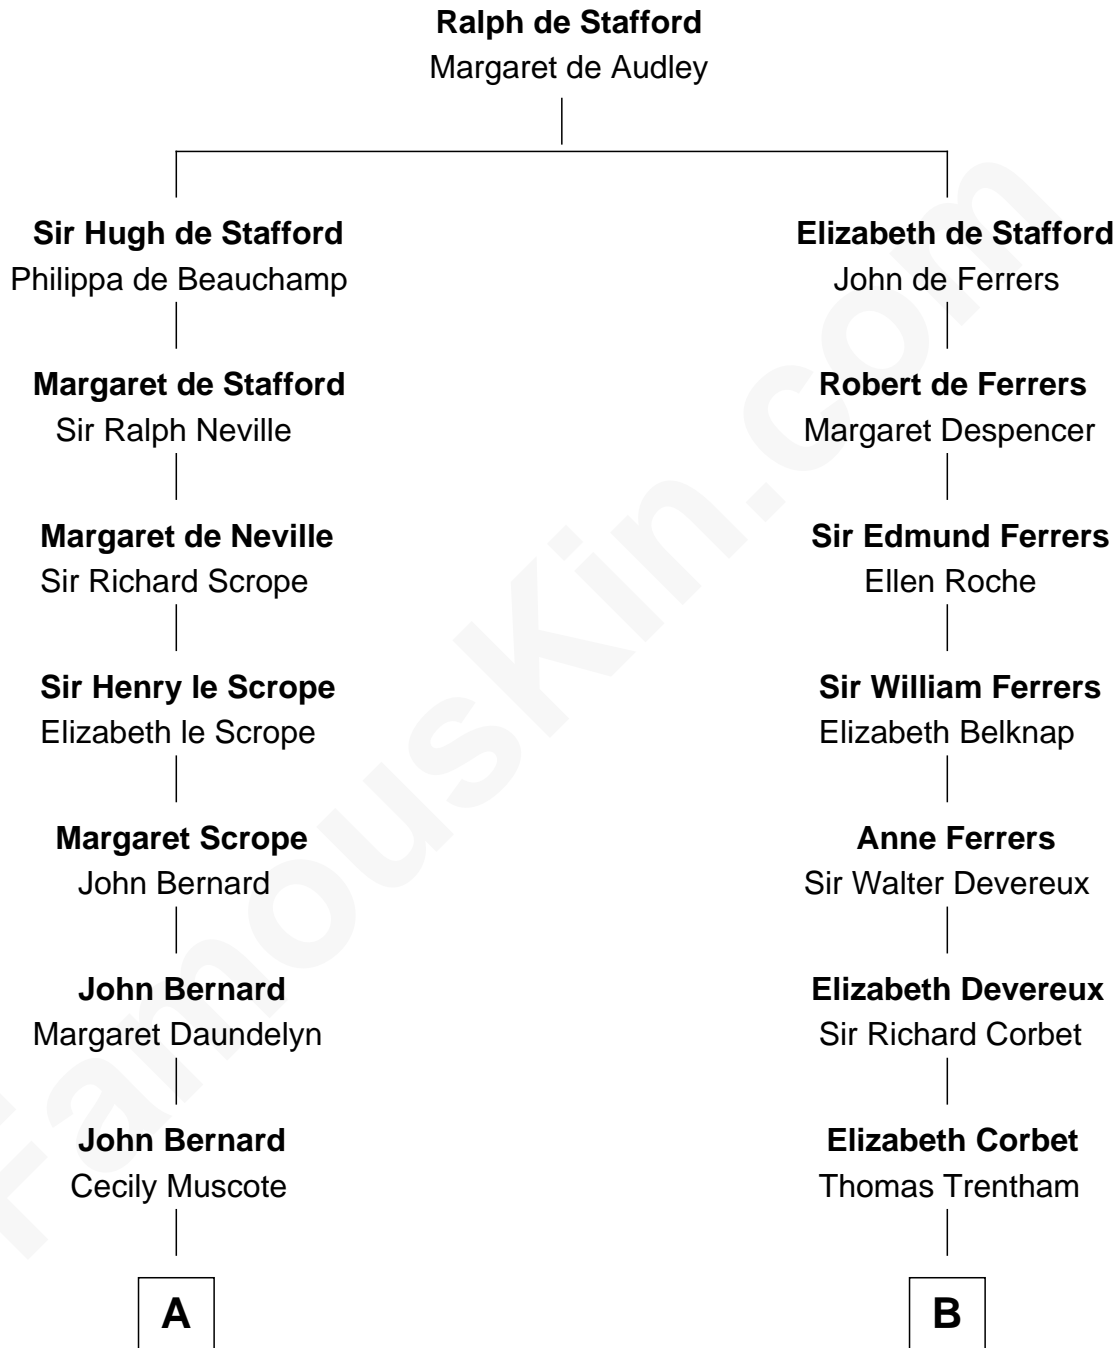

FamousKin.com
Relationship Chart of
Benjamin Harrison
23rd U.S. President

16th cousin 5 times removed of
Christopher Reeve
Movie Actor

C

—
Sarah Wyatt Carpenter

Richard Henry Reeve

—
Augustus Henry Reeve

Margaretta Willis Baldwin

—
Richard Henry Reeve

Anne Conrad D'Olier

—
Franklin D'Olier Reeve

Barbara Pitney Lamb

—
Christopher Reeve

Movie Actor