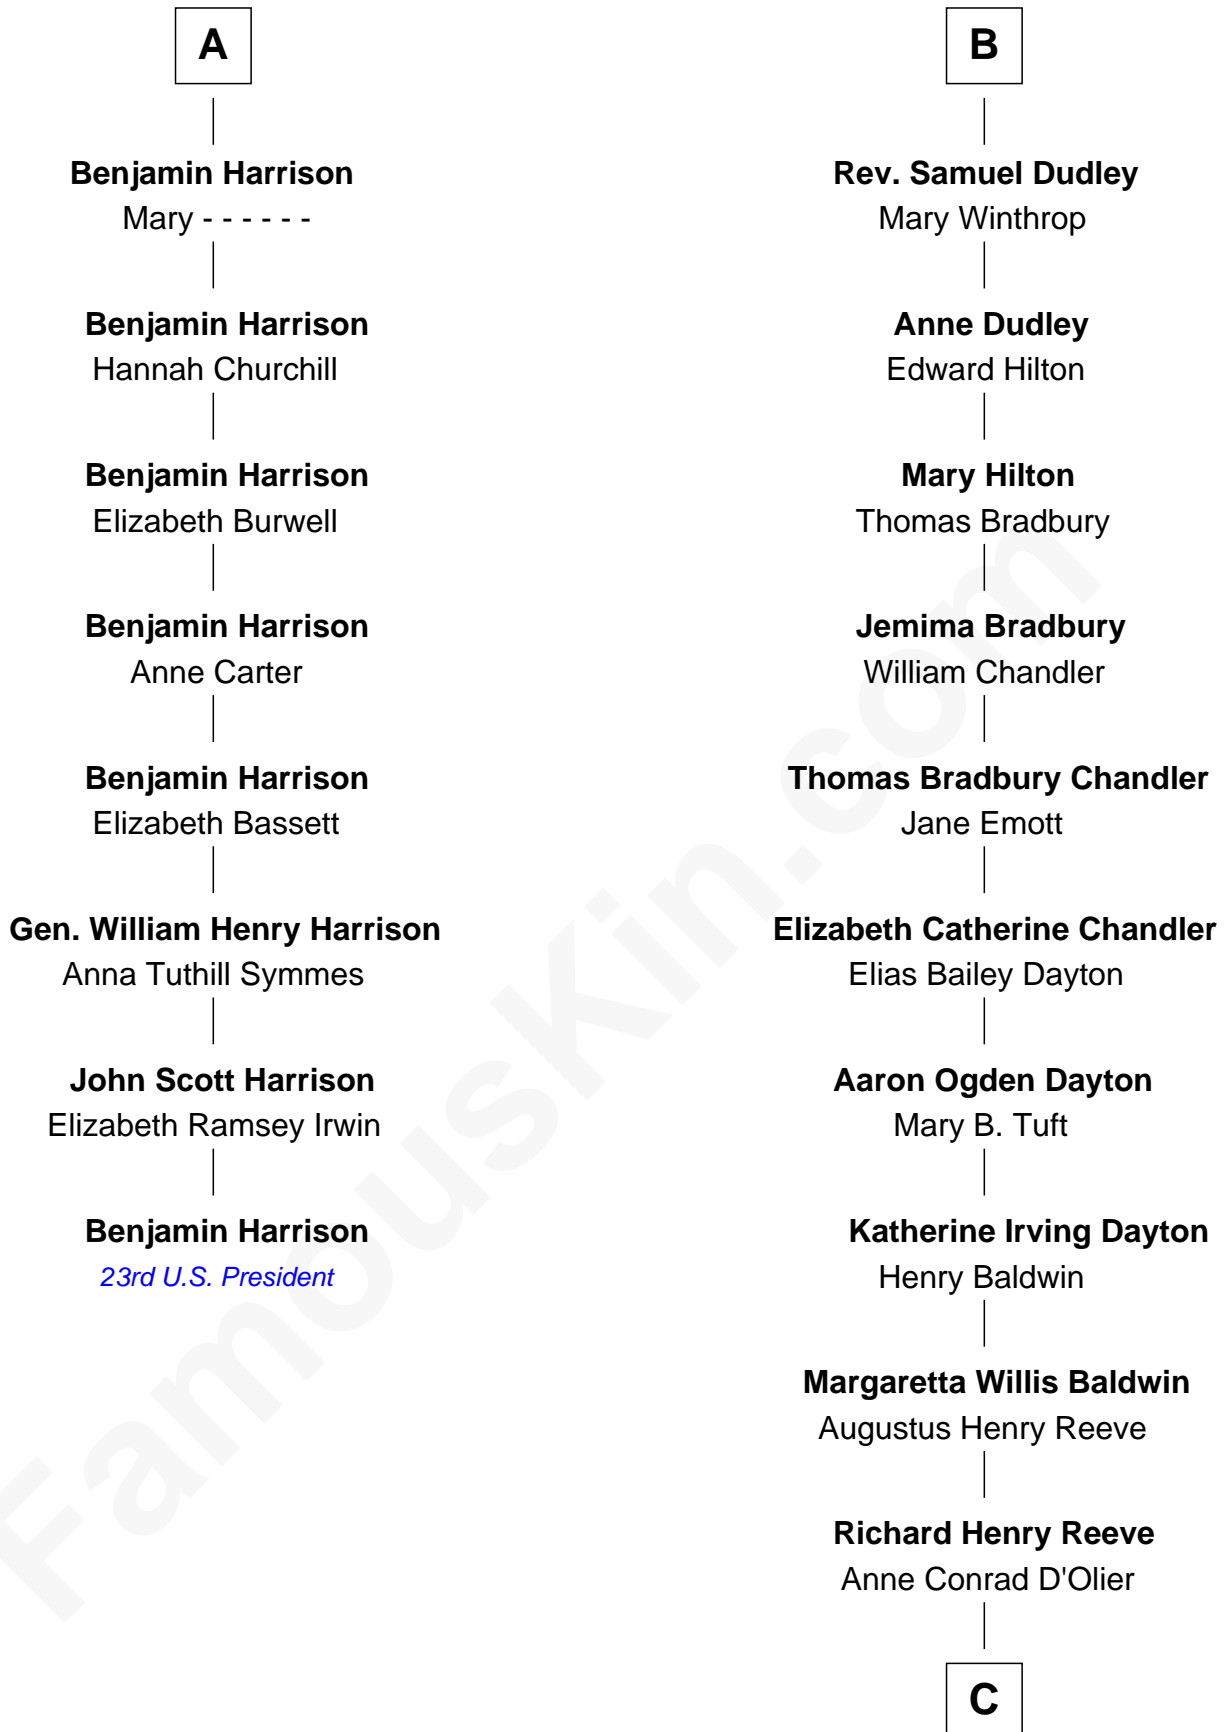

FamousKin.com
Relationship Chart of
Benjamin Harrison
23rd U.S. President

14th cousin 4 times removed of
Christopher Reeve
Movie Actor

C

Franklin D'Olier Reeve

Barbara Pitney Lamb

Christopher Reeve

Movie Actor

FamousKin.com