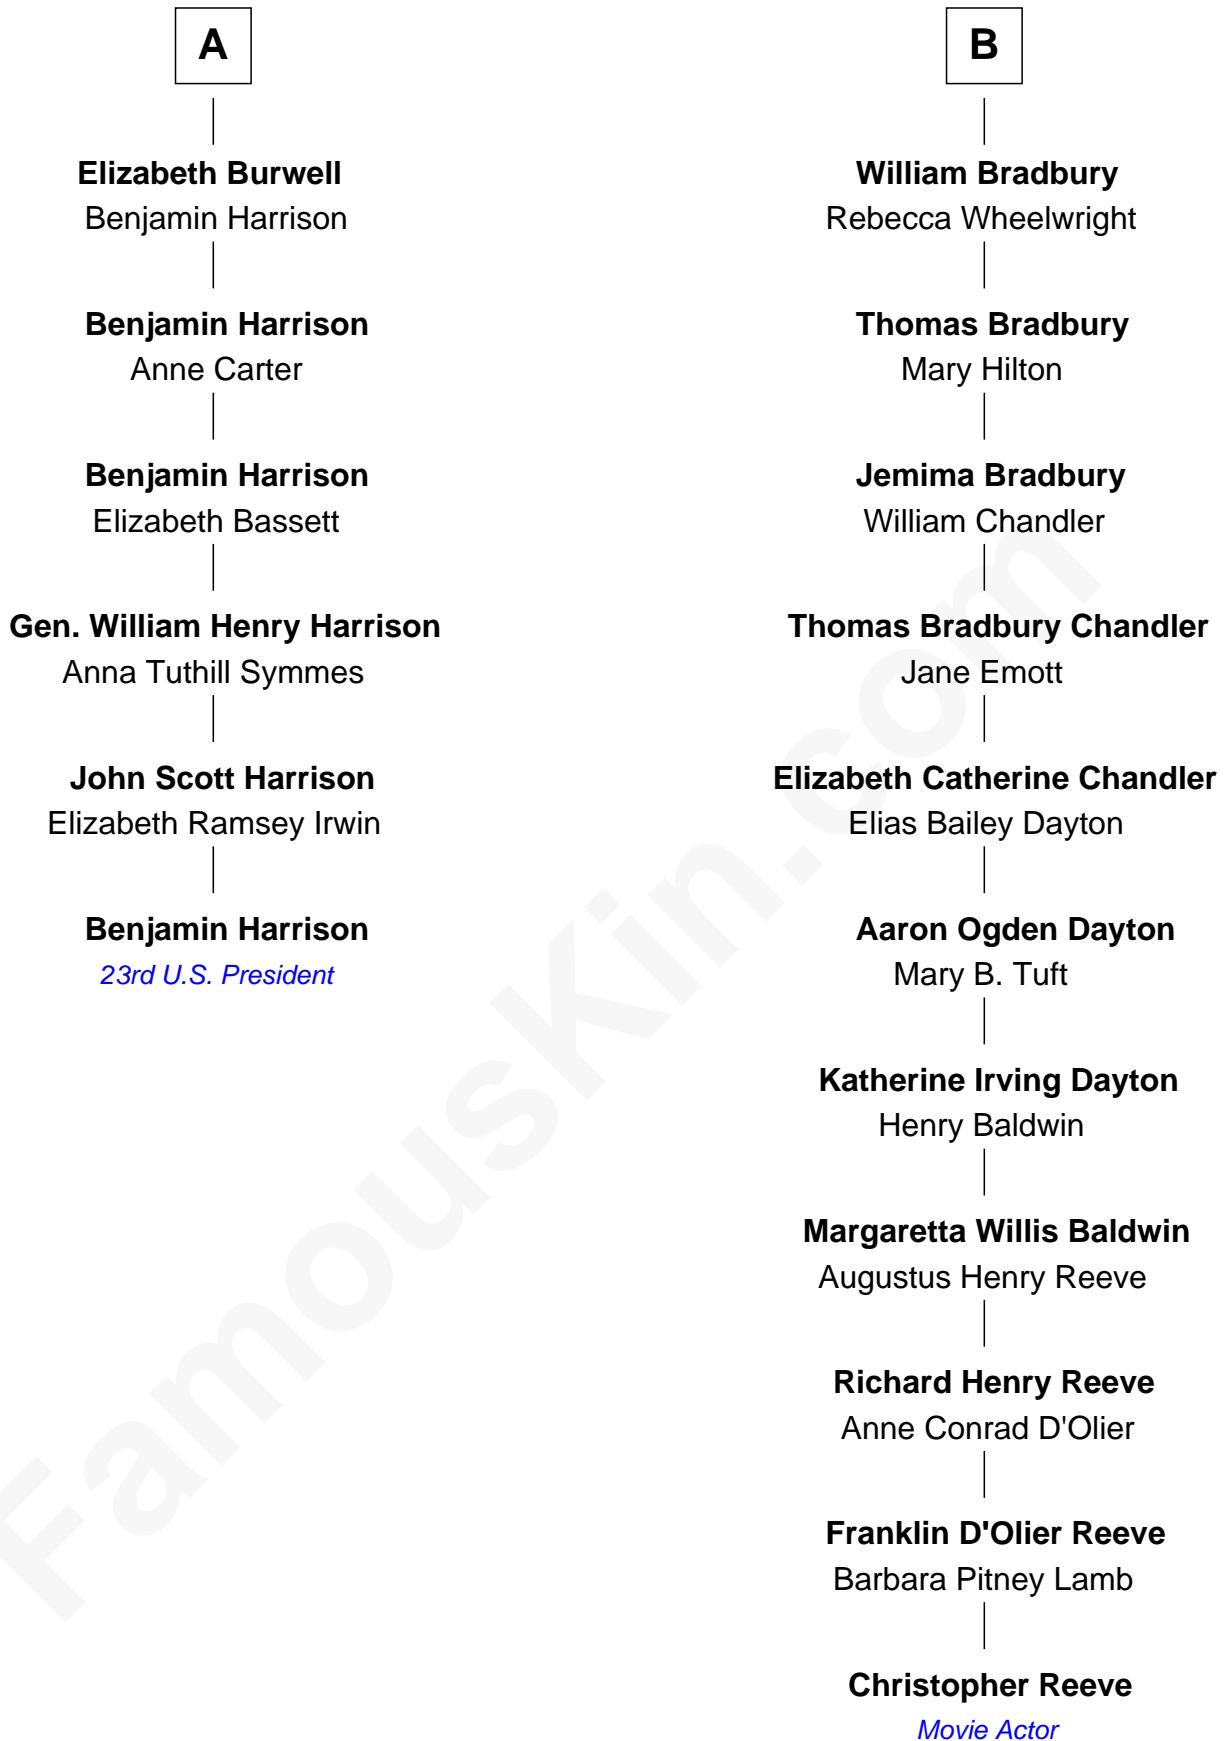

FamousKin.com
Relationship Chart of
Benjamin Harrison
23rd U.S. President

12th cousin 5 times removed of
Christopher Reeve
Movie Actor

Christopher Reeve photo by [Jbfrankel](#) [\(CC BY-SA 3.0\)](#)