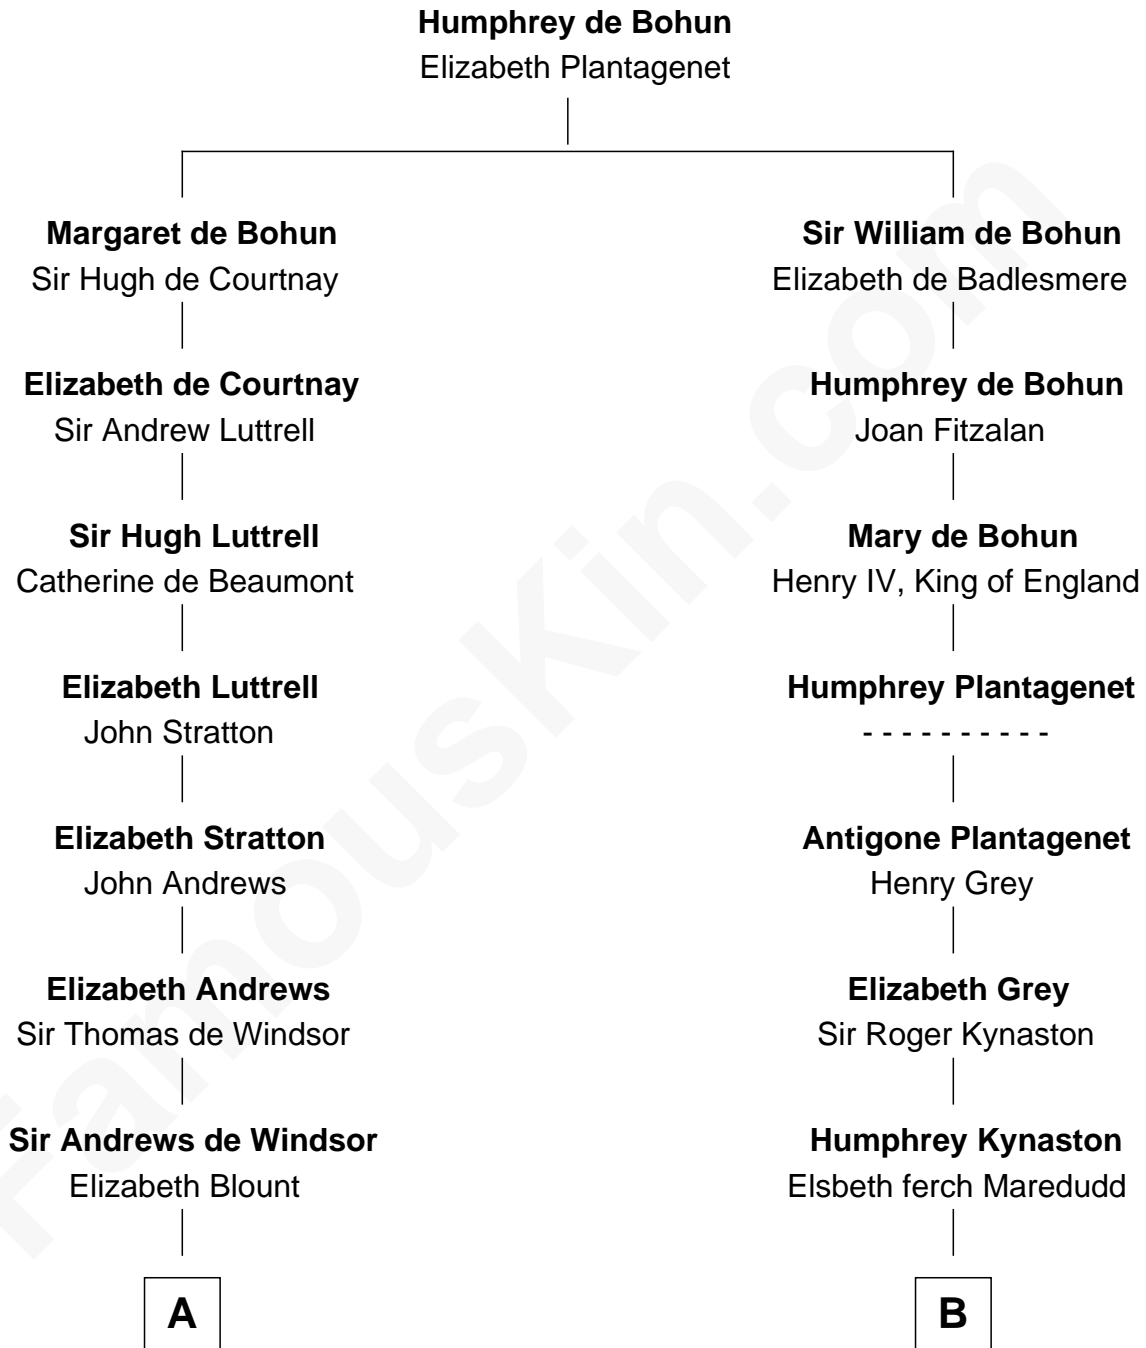

FamousKin.com
Relationship Chart of
Benjamin Harrison
23rd U.S. President

16th cousin 5 times removed of
Christopher Reeve
Movie Actor

C

—
Sarah Wyatt Carpenter

Richard Henry Reeve

—
Augustus Henry Reeve

Margaretta Willis Baldwin

—
Richard Henry Reeve

Anne Conrad D'Olier

—
Franklin D'Olier Reeve

Barbara Pitney Lamb

—
Christopher Reeve

Movie Actor