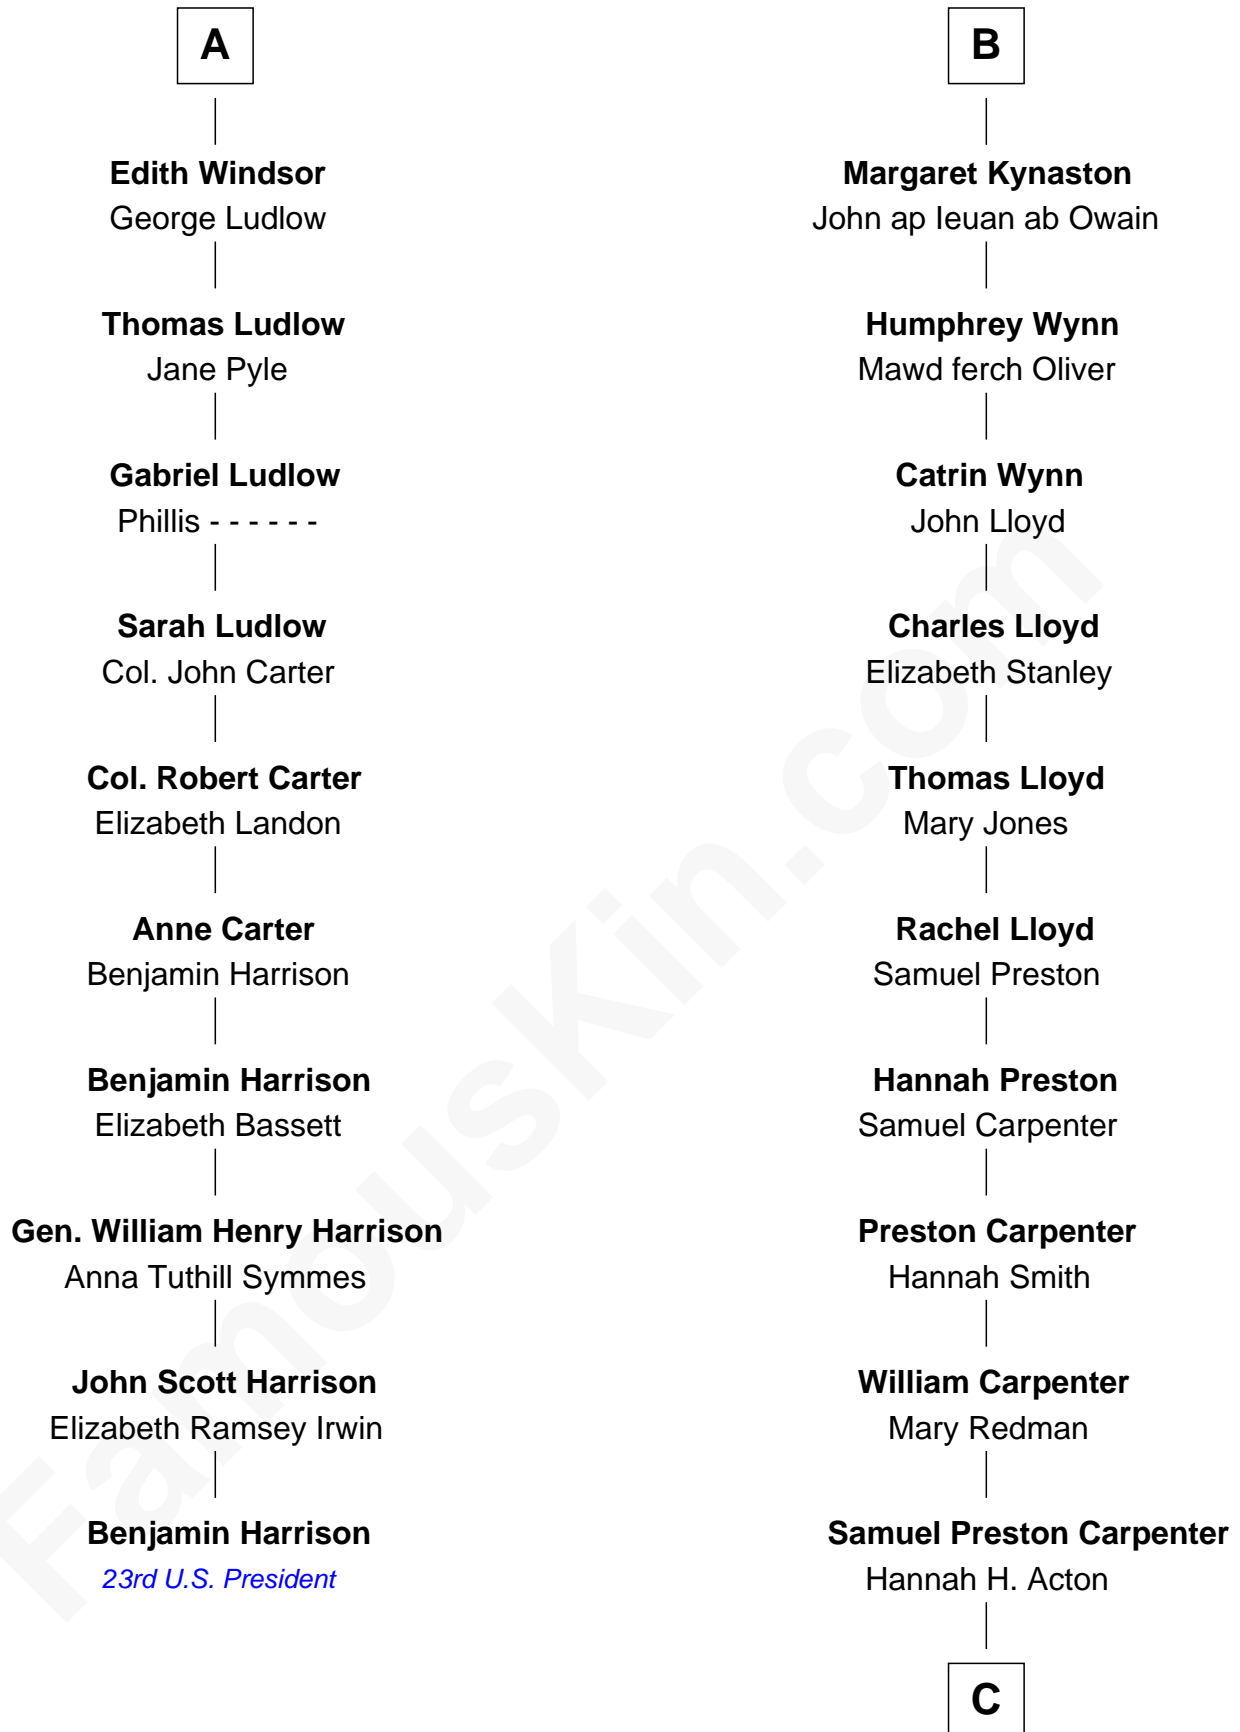

FamousKin.com
Relationship Chart of
Benjamin Harrison
23rd U.S. President

16th cousin 5 times removed of
Christopher Reeve
Movie Actor

C

—
Sarah Wyatt Carpenter

Richard Henry Reeve

—
Augustus Henry Reeve

Margaretta Willis Baldwin