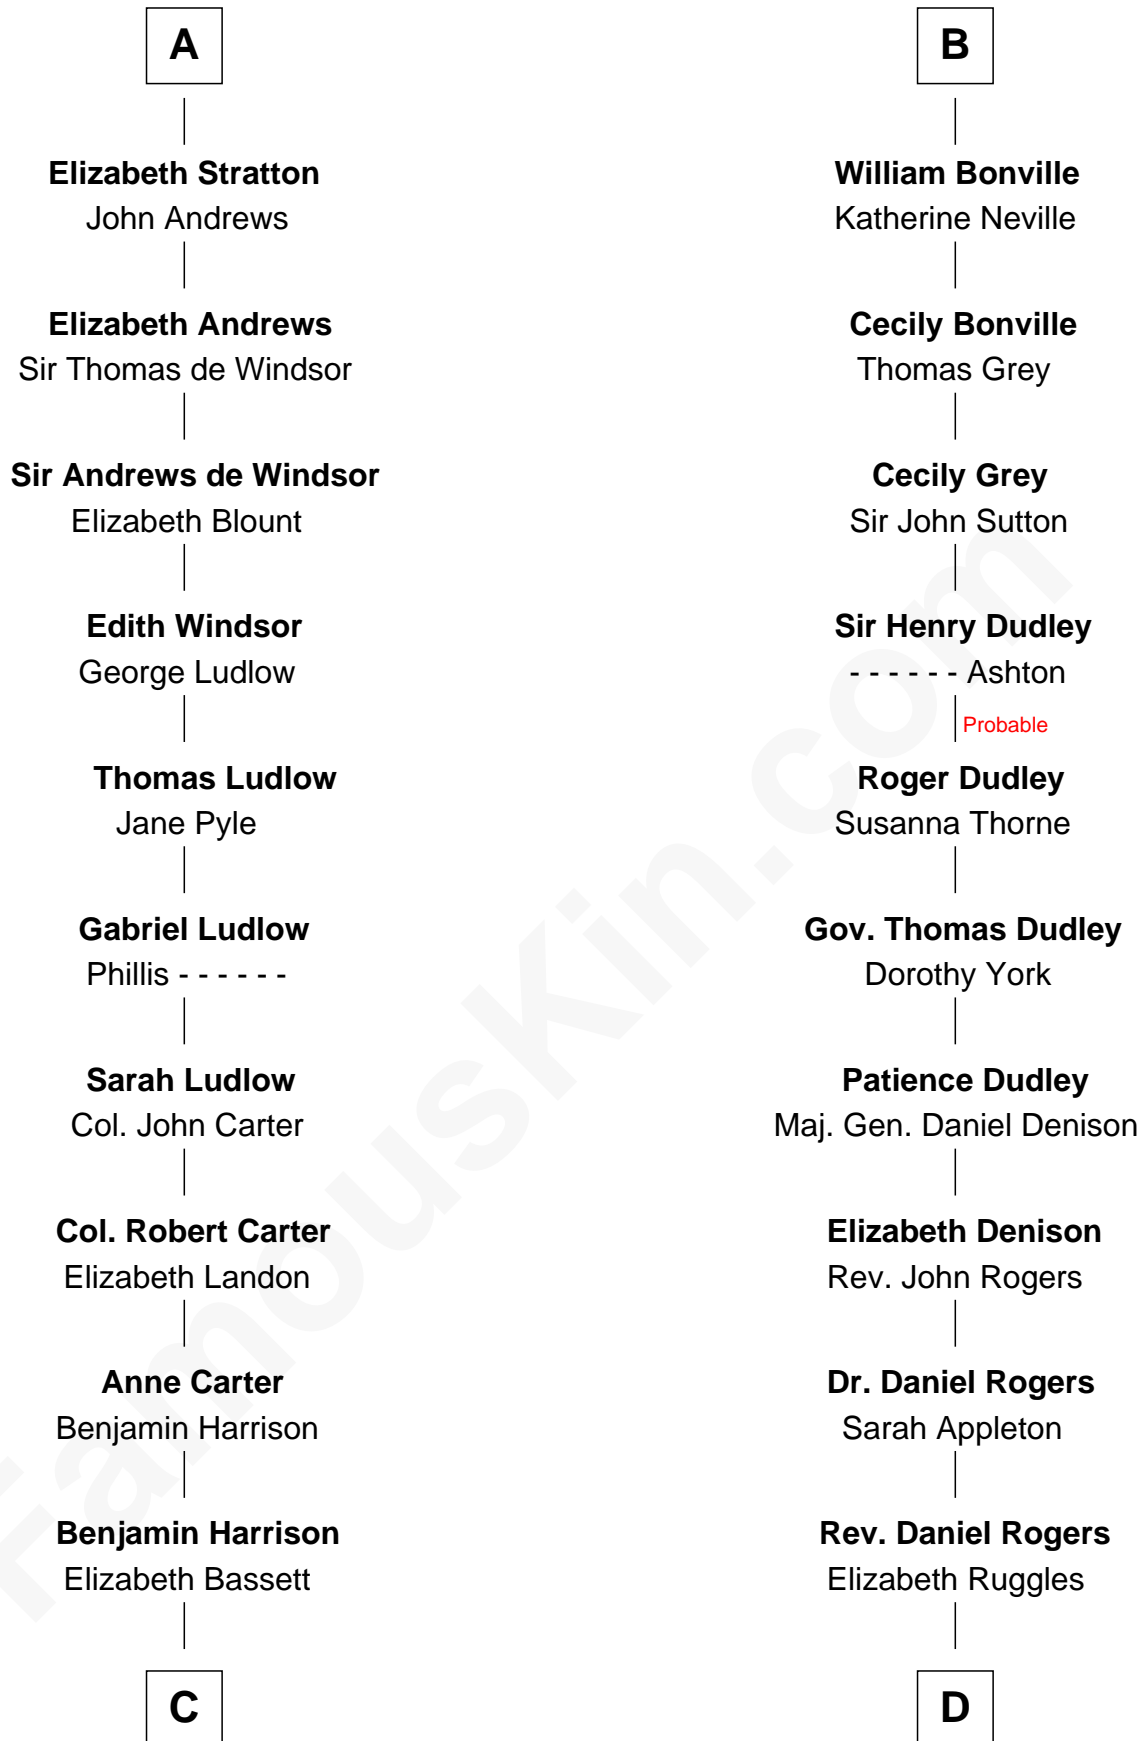

FamousKin.com
Relationship Chart of
Benjamin Harrison
23rd U.S. President

19th cousin 1 time removed of
Colonel Robert Gould Shaw
U.S. Civil War leader of film "Glory" fame

C

Gen. William Henry Harrison

Anna Tuthill Symmes

John Scott Harrison

Elizabeth Ramsey Irwin

Benjamin Harrison

23rd U.S. President

D

Sarah Rogers

Samuel Parkman

Elizabeth Willard Parkman

Robert Gould Shaw

Francis George Shaw

Sarah Blake Sturgis

Colonel Robert Gould Shaw

Main character in film "Glory"