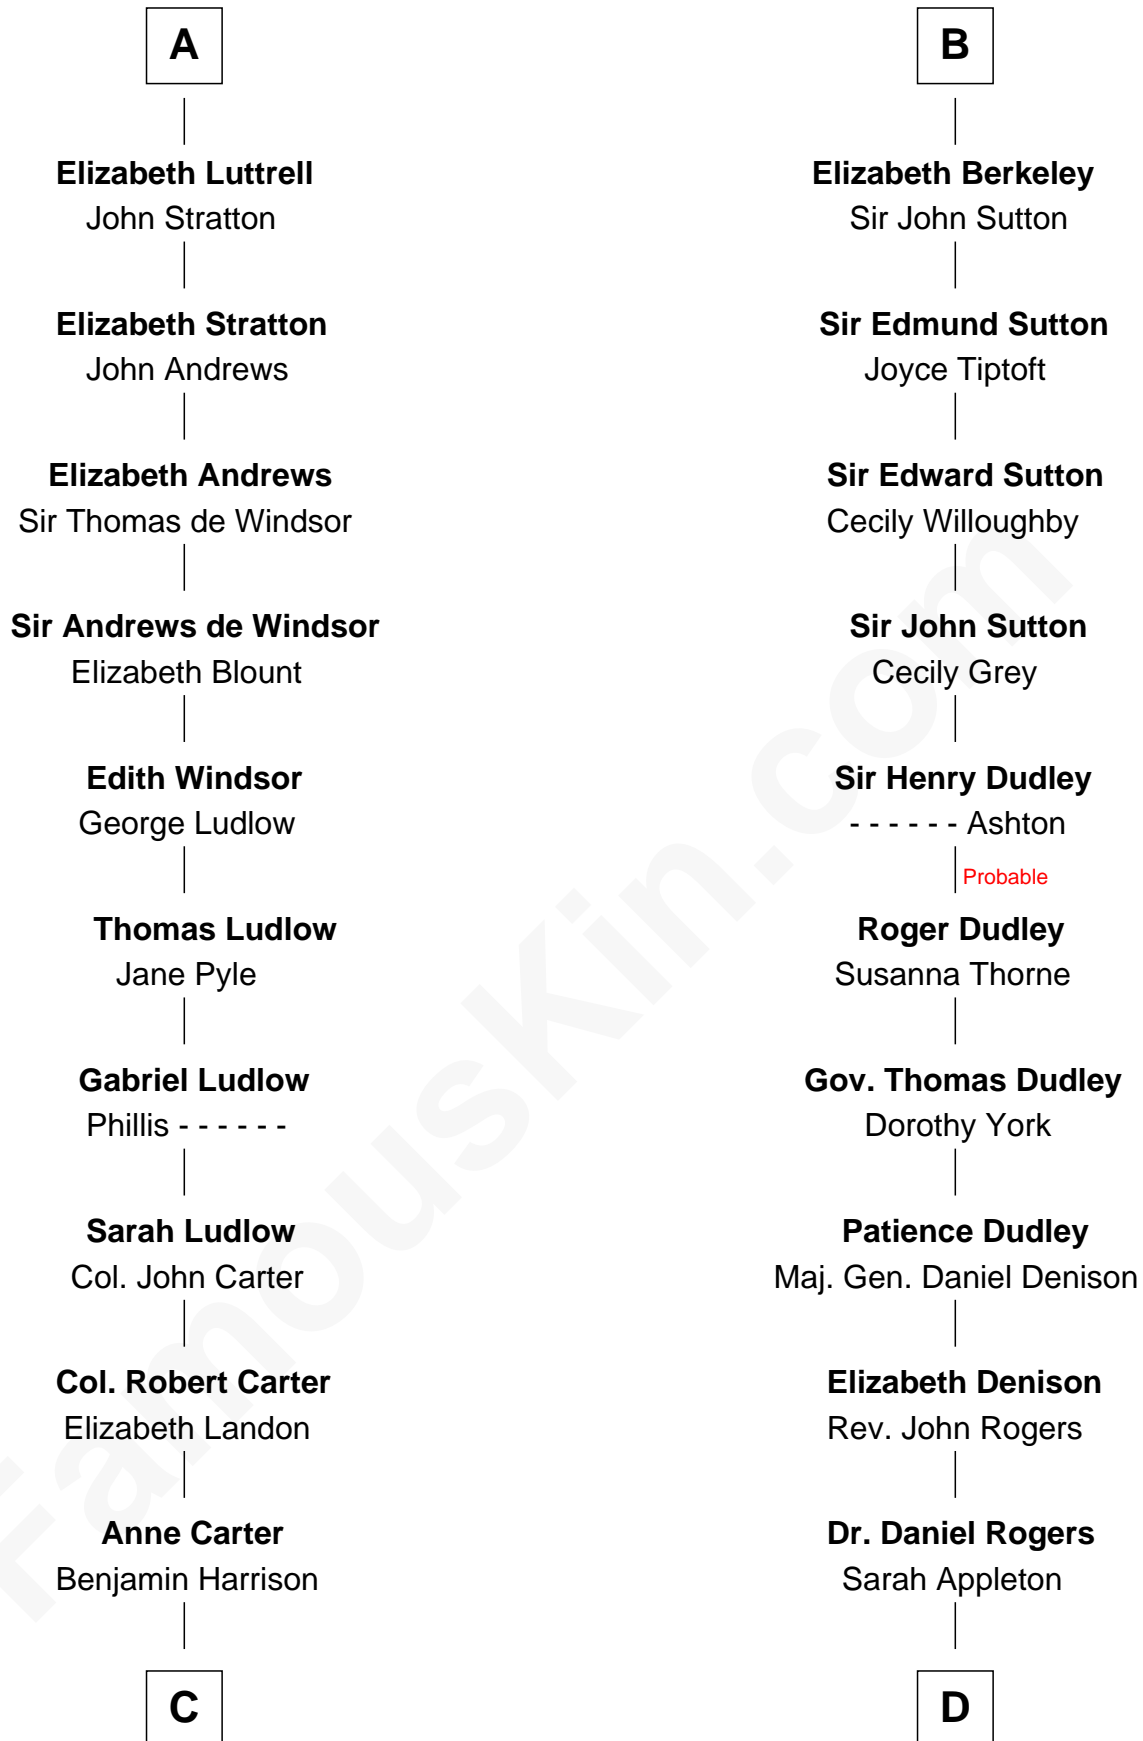

## Relationship Chart of

### Benjamin Harrison

23rd U.S. President

20th cousin 1 time removed of

### Colonel Robert Gould Shaw

U.S. Civil War leader of film "Glory" fame

**C**

**Benjamin Harrison**  
Elizabeth Bassett

**Gen. William Henry Harrison**  
Anna Tuthill Symmes

**John Scott Harrison**  
Elizabeth Ramsey Irwin

**Benjamin Harrison**  
*23rd U.S. President*

**D**

**Rev. Daniel Rogers**  
Elizabeth Ruggles

**Sarah Rogers**  
Samuel Parkman

**Elizabeth Willard Parkman**  
Robert Gould Shaw

**Francis George Shaw**  
Sarah Blake Sturgis