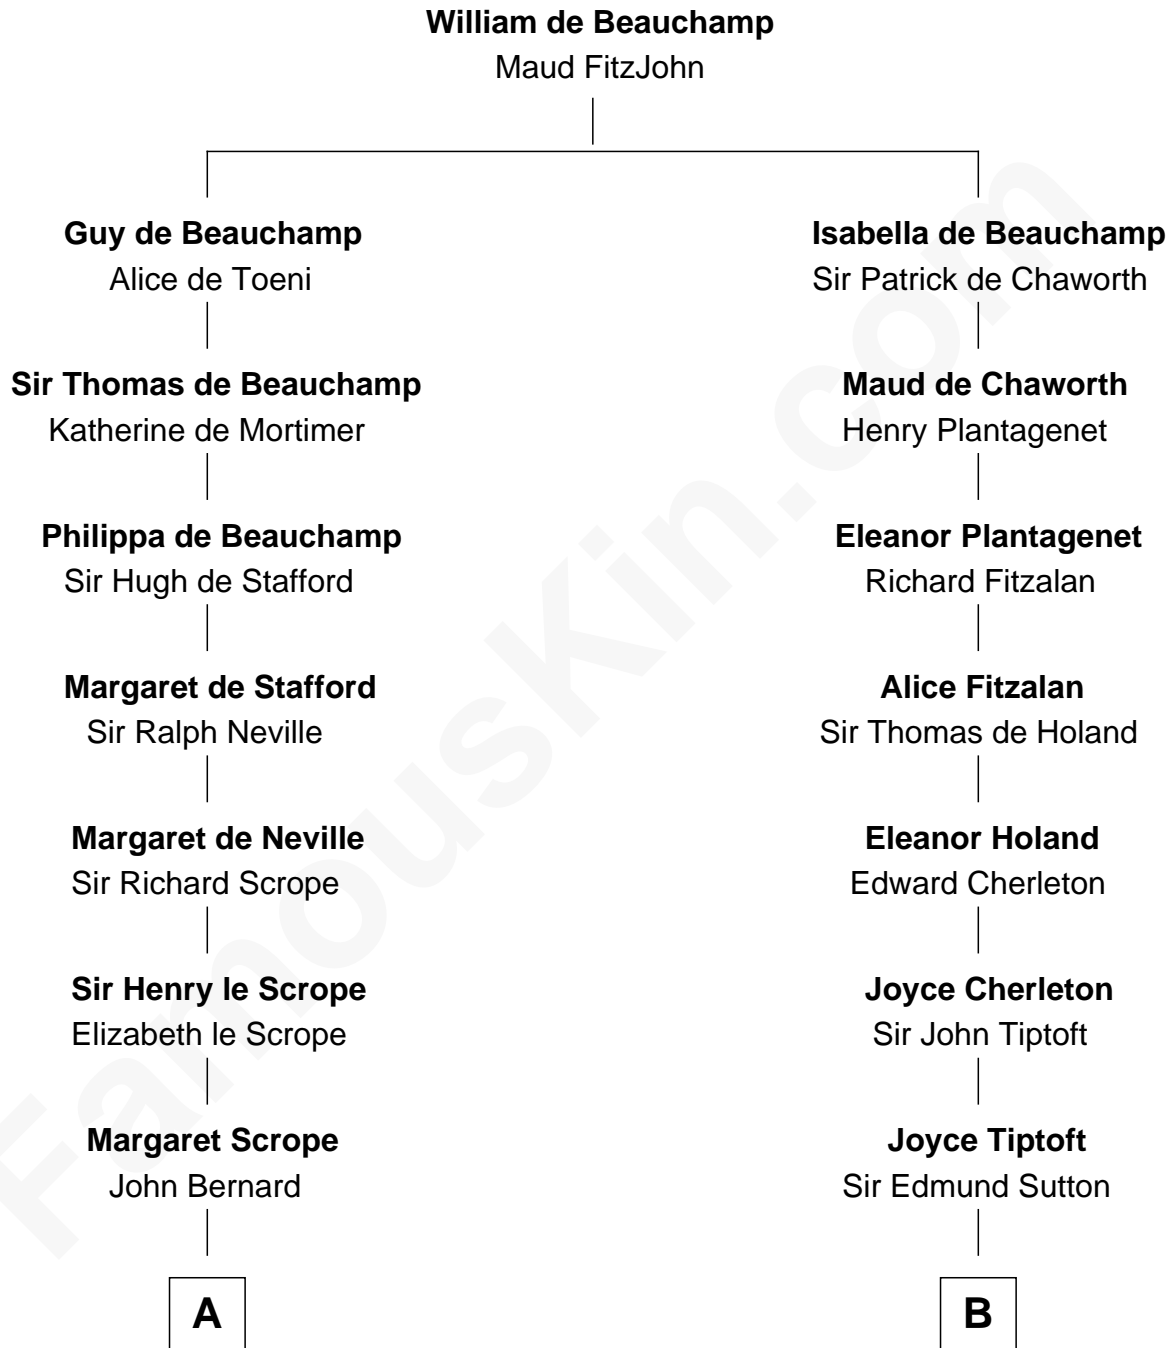

FamousKin.com
Relationship Chart of
Benjamin Harrison
23rd U.S. President

18th cousin 1 time removed of
Colonel Robert Gould Shaw
U.S. Civil War leader of film "Glory" fame

C

John Scott Harrison
Elizabeth Ramsey Irwin

Benjamin Harrison
23rd U.S. President

D

Elizabeth Willard Parkman
Robert Gould Shaw

Francis George Shaw
Sarah Blake Sturgis

Colonel Robert Gould Shaw
Main character in film "Glory"

FamousKin.com