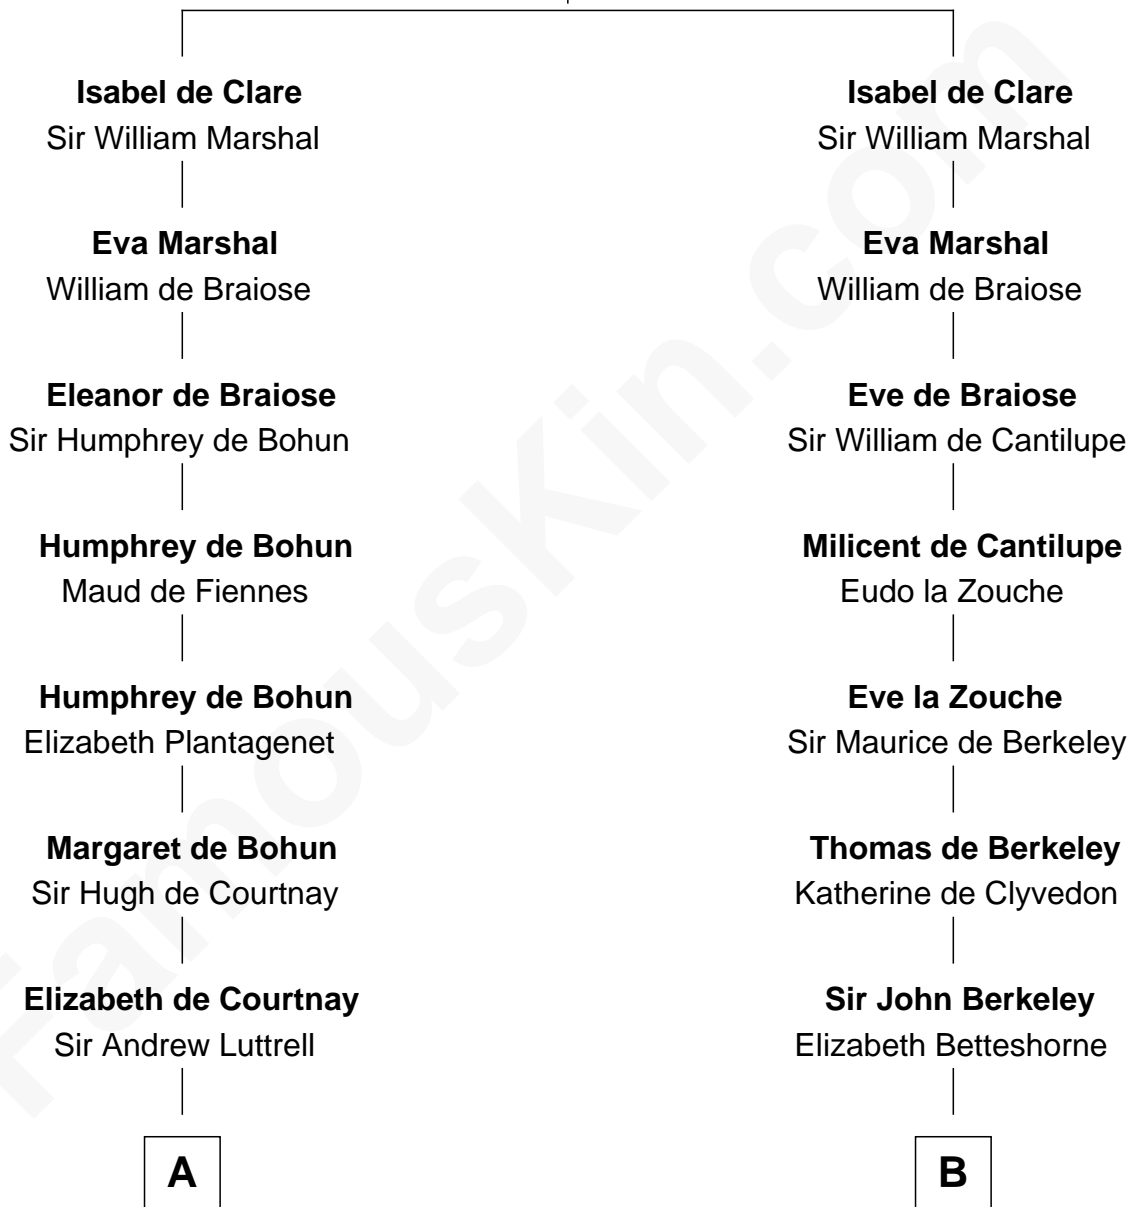

FamousKin.com

Relationship Chart of

Benjamin Harrison

23rd U.S. President

21st cousin of

Colonel Robert Gould Shaw

U.S. Civil War leader of film "Glory" fame

Richard de Clare
Aoife MacMurrough

C

Anne Carter
Benjamin Harrison

Benjamin Harrison
Elizabeth Bassett

Gen. William Henry Harrison
Anna Tuthill Symmes

John Scott Harrison
Elizabeth Ramsey Irwin

Benjamin Harrison
23rd U.S. President

D

Rev. Daniel Rogers
Elizabeth Ruggles

Sarah Rogers
Samuel Parkman

Elizabeth Willard Parkman
Robert Gould Shaw

Francis George Shaw
Sarah Blake Sturgis

Colonel Robert Gould Shaw
Main character in film "Glory"

FamousKin.com