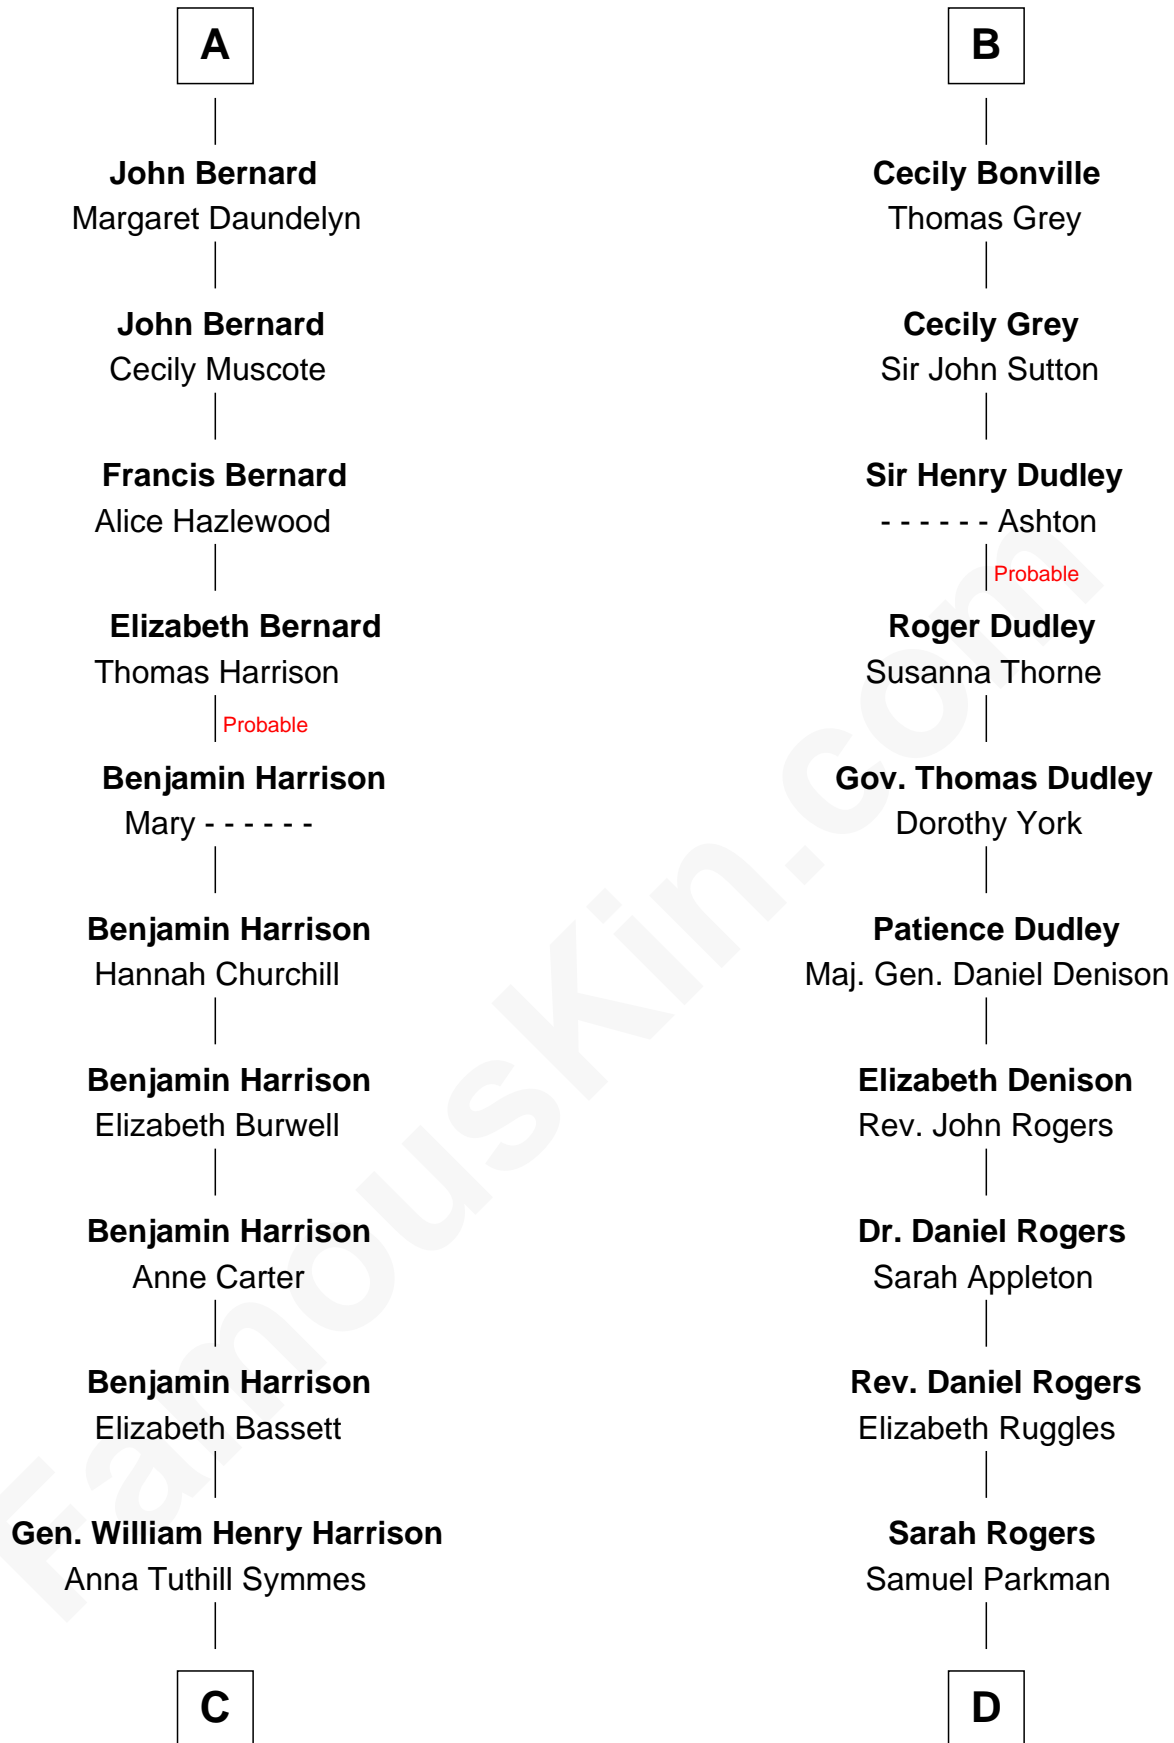

**FamousKin.com**  
**Relationship Chart of**  
**Benjamin Harrison**  
*23rd U.S. President*

**18th cousin 1 time removed of**  
**Colonel Robert Gould Shaw**  
*U.S. Civil War leader of film "Glory" fame*

**C**

**John Scott Harrison**  
Elizabeth Ramsey Irwin

**Benjamin Harrison**  
*23rd U.S. President*

**D**

**Elizabeth Willard Parkman**  
Robert Gould Shaw

**Francis George Shaw**  
Sarah Blake Sturgis

**Colonel Robert Gould Shaw**  
*Main character in film "Glory"*