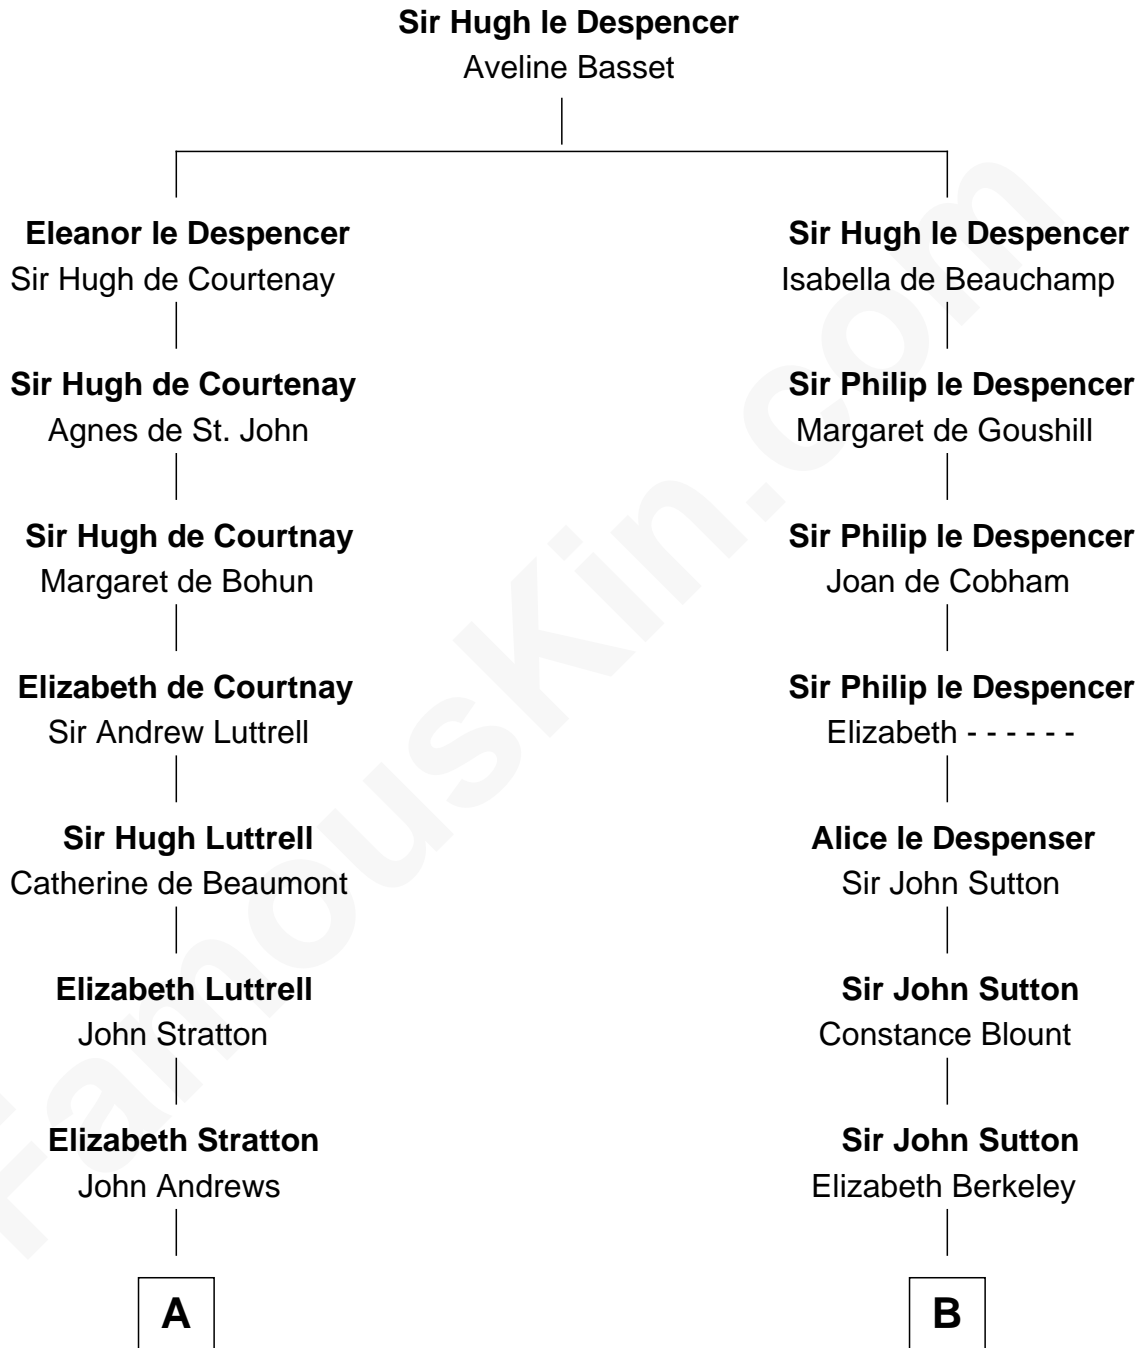

FamousKin.com
Relationship Chart of
Benjamin Harrison
23rd U.S. President

18th cousin 2 times removed of
Colonel Robert Gould Shaw
U.S. Civil War leader of film "Glory" fame

C

John Scott Harrison
Elizabeth Ramsey Irwin

Benjamin Harrison
23rd U.S. President

D

Sarah Rogers
Samuel Parkman

Elizabeth Willard Parkman
Robert Gould Shaw

Francis George Shaw
Sarah Blake Sturgis

Colonel Robert Gould Shaw
Main character in film "Glory"