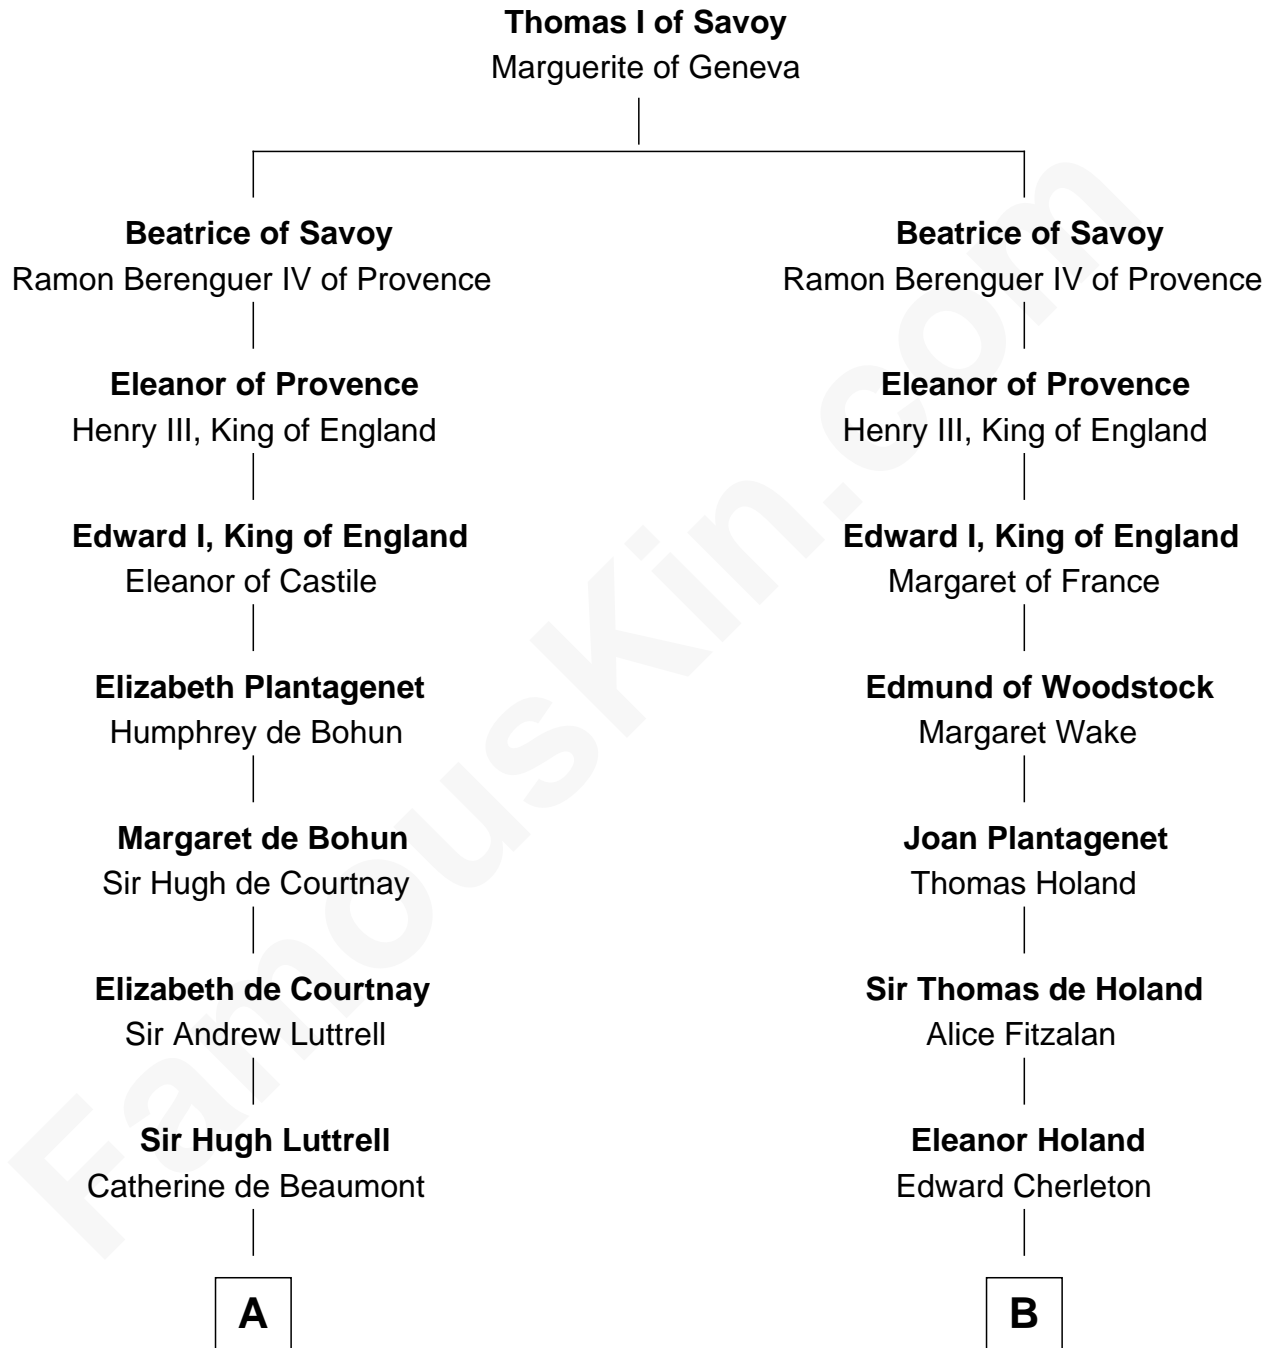

FamousKin.com
Relationship Chart of
Benjamin Harrison
23rd U.S. President

20th cousin 1 time removed of
Colonel Robert Gould Shaw
U.S. Civil War leader of film "Glory" fame

C

Benjamin Harrison
Elizabeth Bassett

Gen. William Henry Harrison
Anna Tuthill Symmes

John Scott Harrison
Elizabeth Ramsey Irwin

Benjamin Harrison
23rd U.S. President

D

Rev. Daniel Rogers
Elizabeth Ruggles

Sarah Rogers
Samuel Parkman

Elizabeth Willard Parkman
Robert Gould Shaw

Francis George Shaw
Sarah Blake Sturgis

Colonel Robert Gould Shaw
Main character in film "Glory"