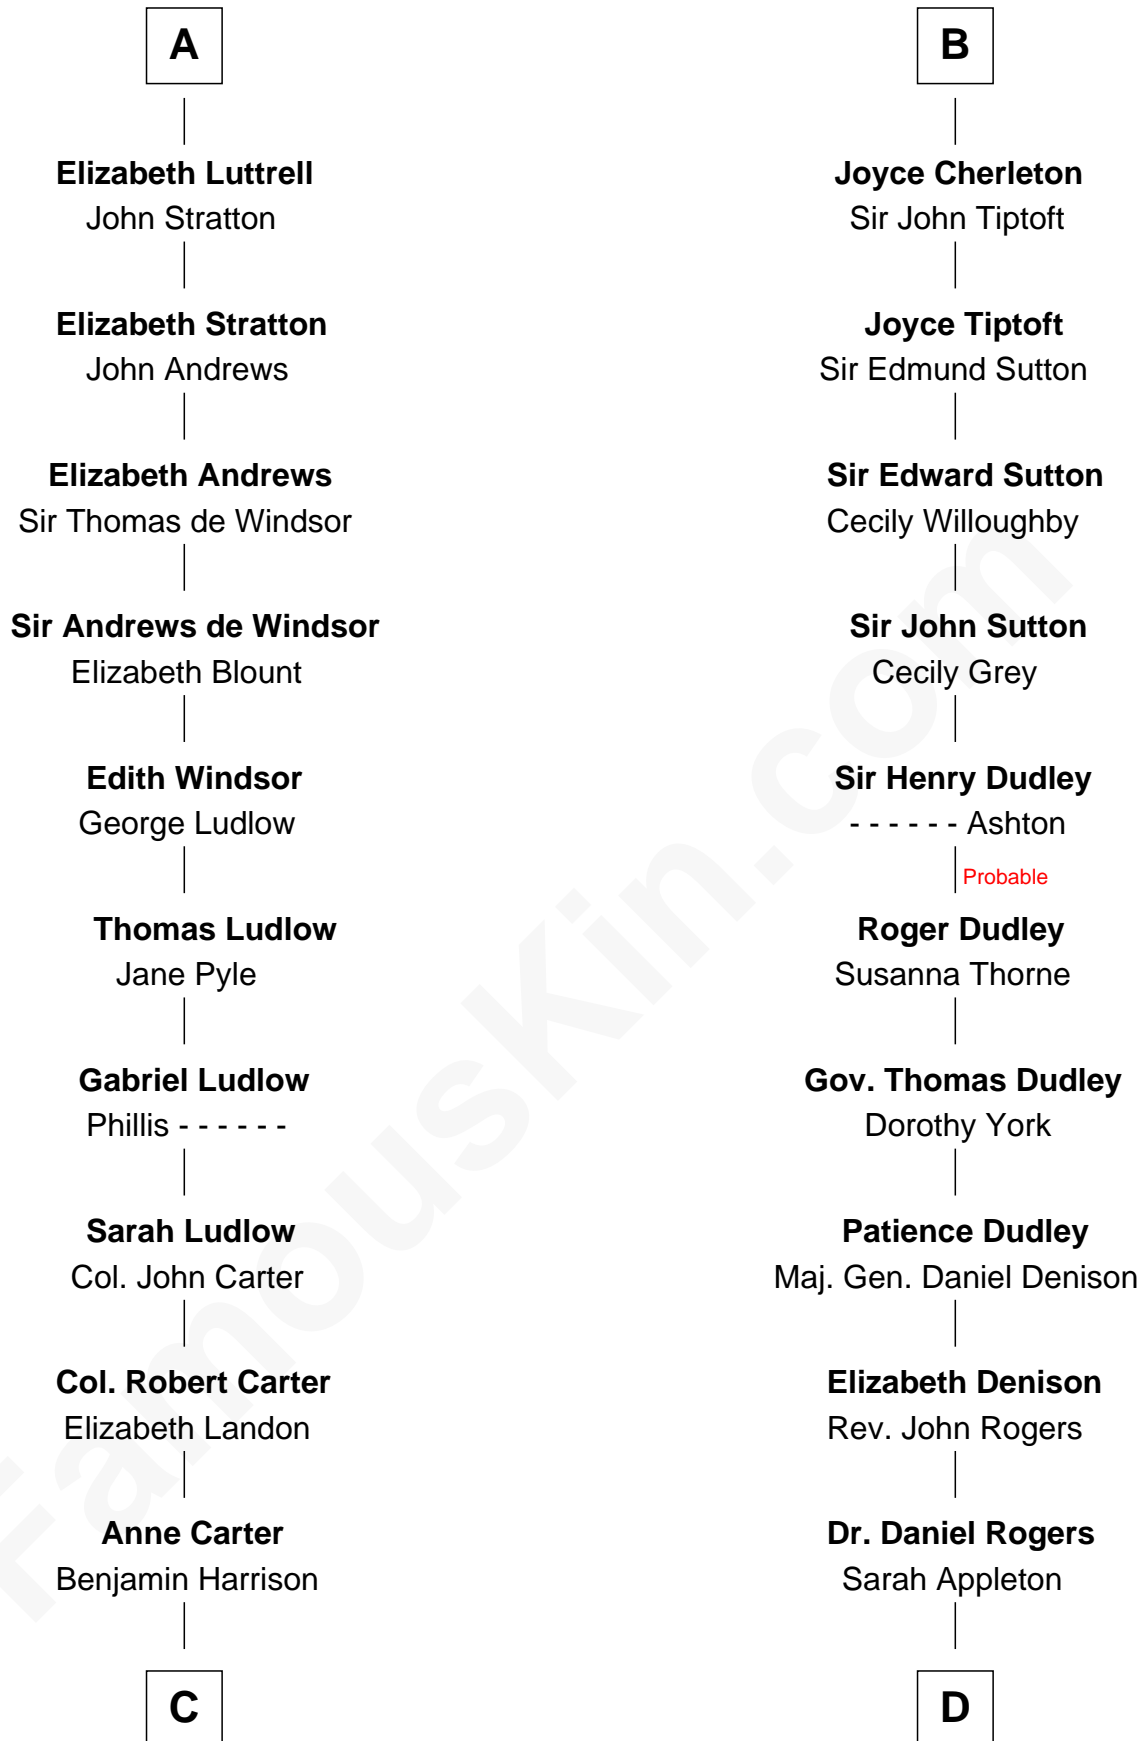

FamousKin.com
Relationship Chart of
Benjamin Harrison
23rd U.S. President

20th cousin 1 time removed of
Colonel Robert Gould Shaw
U.S. Civil War leader of film "Glory" fame

C

Benjamin Harrison
Elizabeth Bassett

Gen. William Henry Harrison
Anna Tuthill Symmes

John Scott Harrison
Elizabeth Ramsey Irwin

Benjamin Harrison
23rd U.S. President

D

Rev. Daniel Rogers
Elizabeth Ruggles

Sarah Rogers
Samuel Parkman

Elizabeth Willard Parkman
Robert Gould Shaw

Francis George Shaw
Sarah Blake Sturgis

Colonel Robert Gould Shaw
Main character in film "Glory"