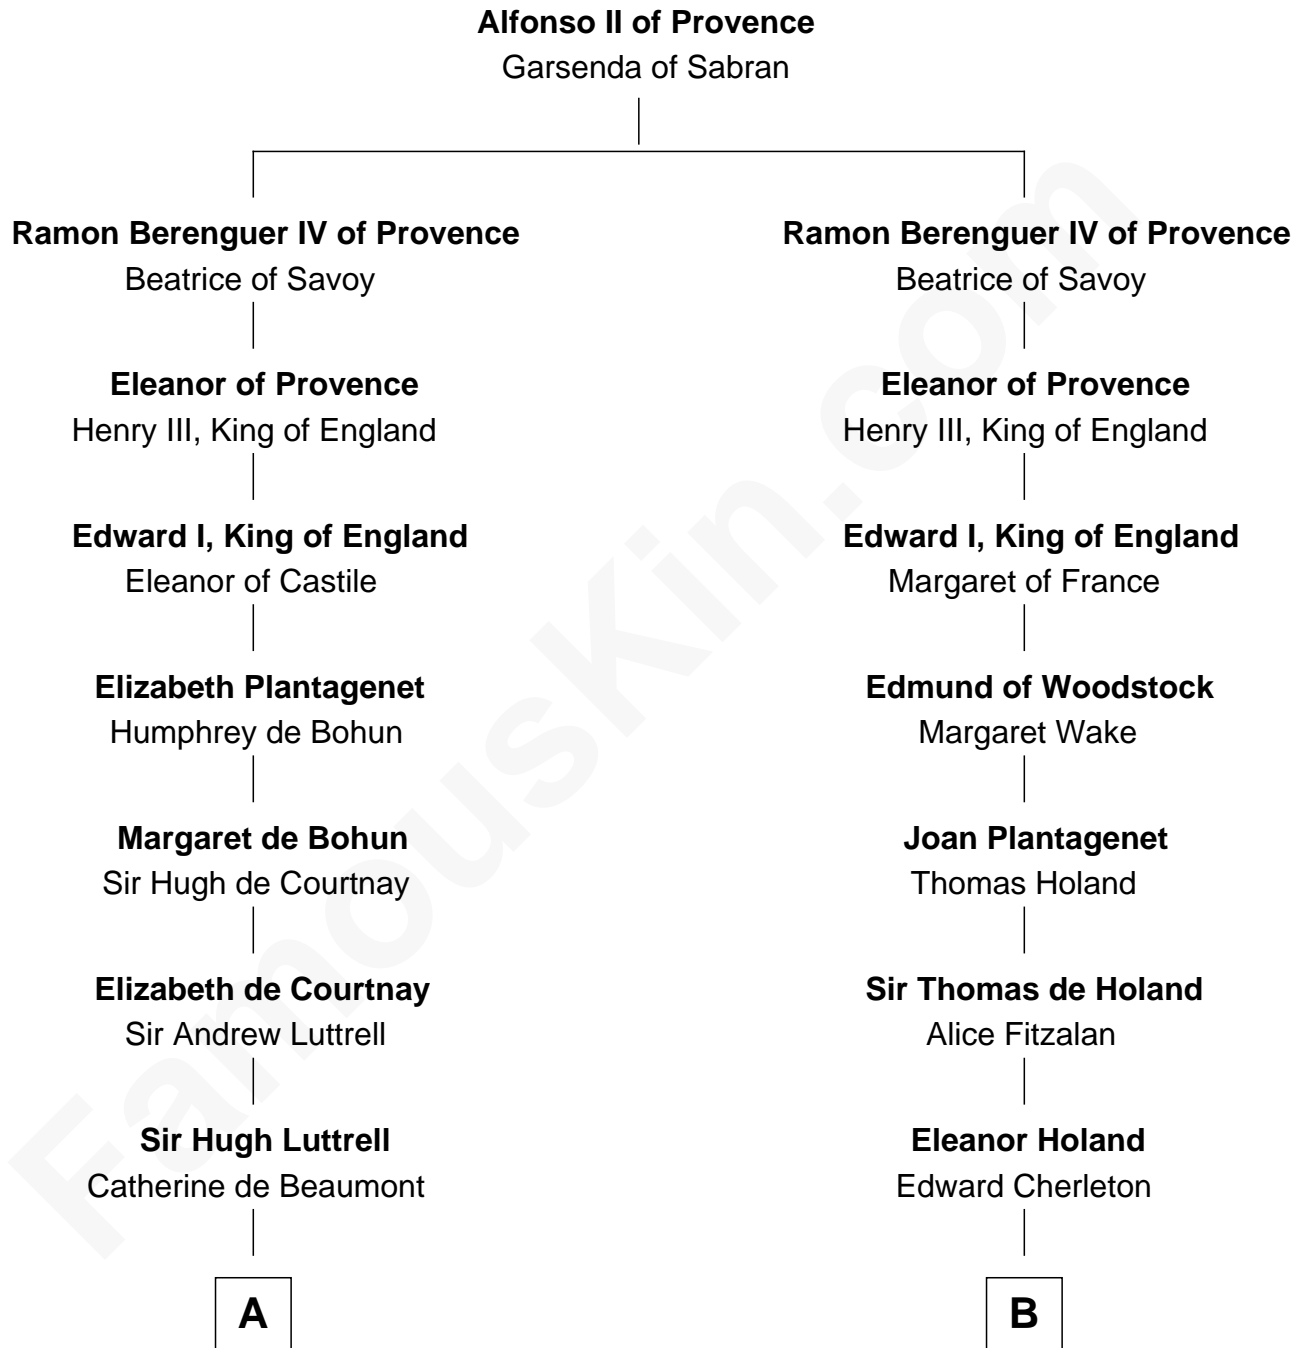

FamousKin.com
Relationship Chart of
Benjamin Harrison
23rd U.S. President

20th cousin 1 time removed of
Colonel Robert Gould Shaw
U.S. Civil War leader of film "Glory" fame

C

Benjamin Harrison
Elizabeth Bassett

Gen. William Henry Harrison
Anna Tuthill Symmes

John Scott Harrison
Elizabeth Ramsey Irwin

Benjamin Harrison
23rd U.S. President

D

Rev. Daniel Rogers
Elizabeth Ruggles

Sarah Rogers
Samuel Parkman

Elizabeth Willard Parkman
Robert Gould Shaw

Francis George Shaw
Sarah Blake Sturgis

Colonel Robert Gould Shaw
Main character in film "Glory"