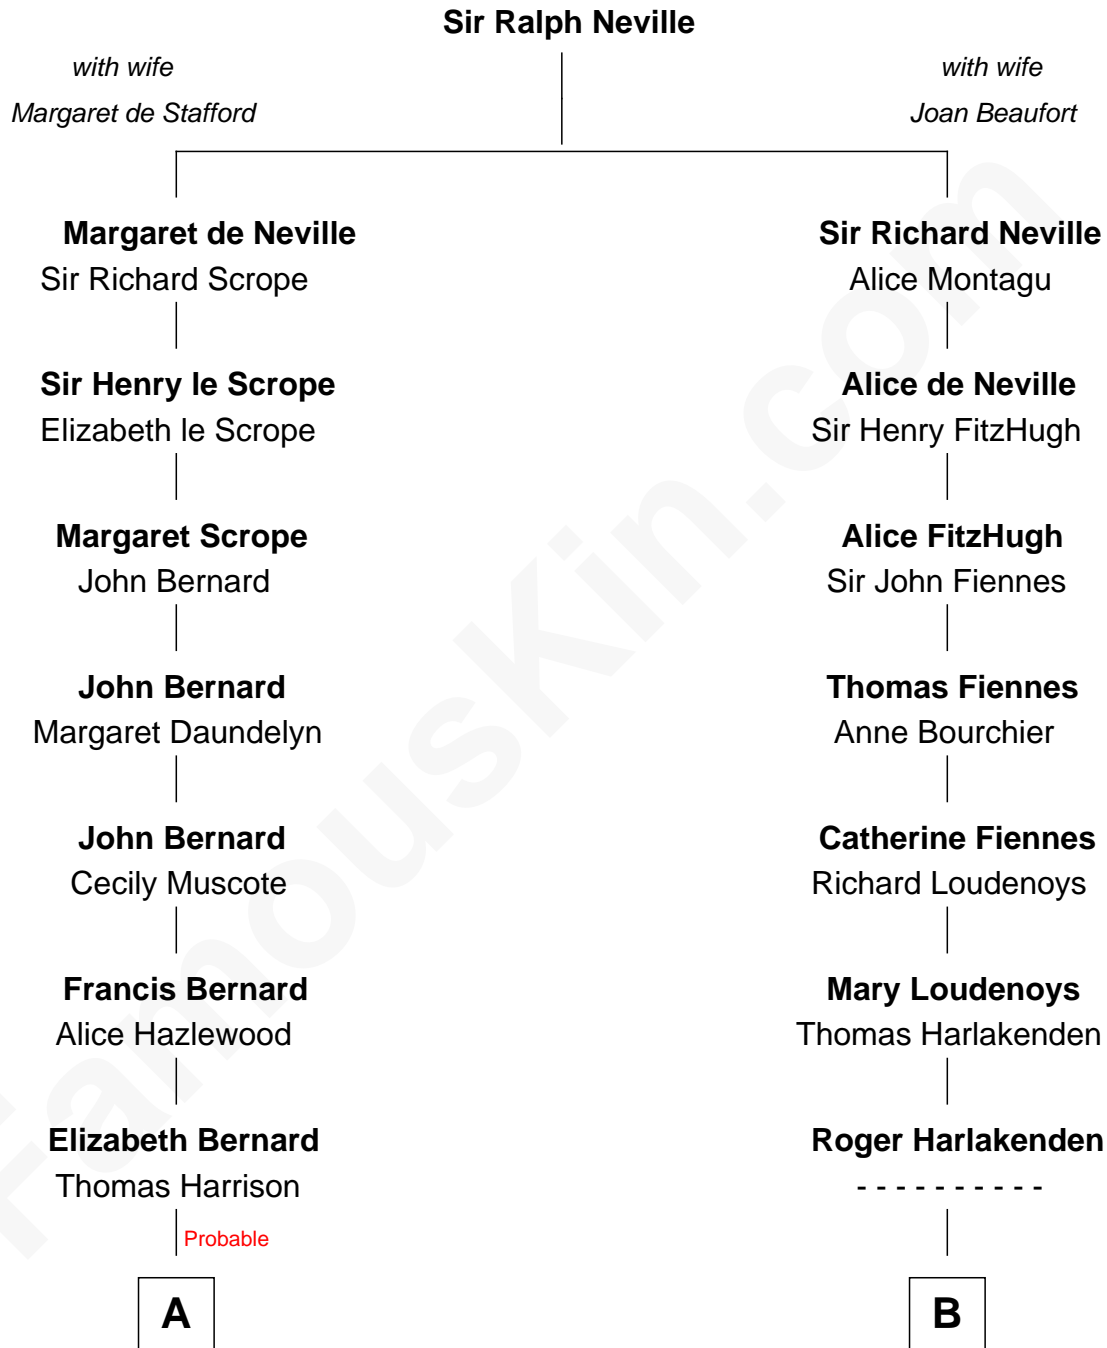

FamousKin.com

Relationship Chart of

Benjamin Harrison

23rd U.S. President

14th cousin 5 times removed of

Anne Baxter
Movie Actress

C

Frank Lloyd Wright

Catherine L. Tobin

Catherine Dorothy Wright

Kenneth Stuart Baxter

Anne Baxter

Movie Actress

FamousKin.com