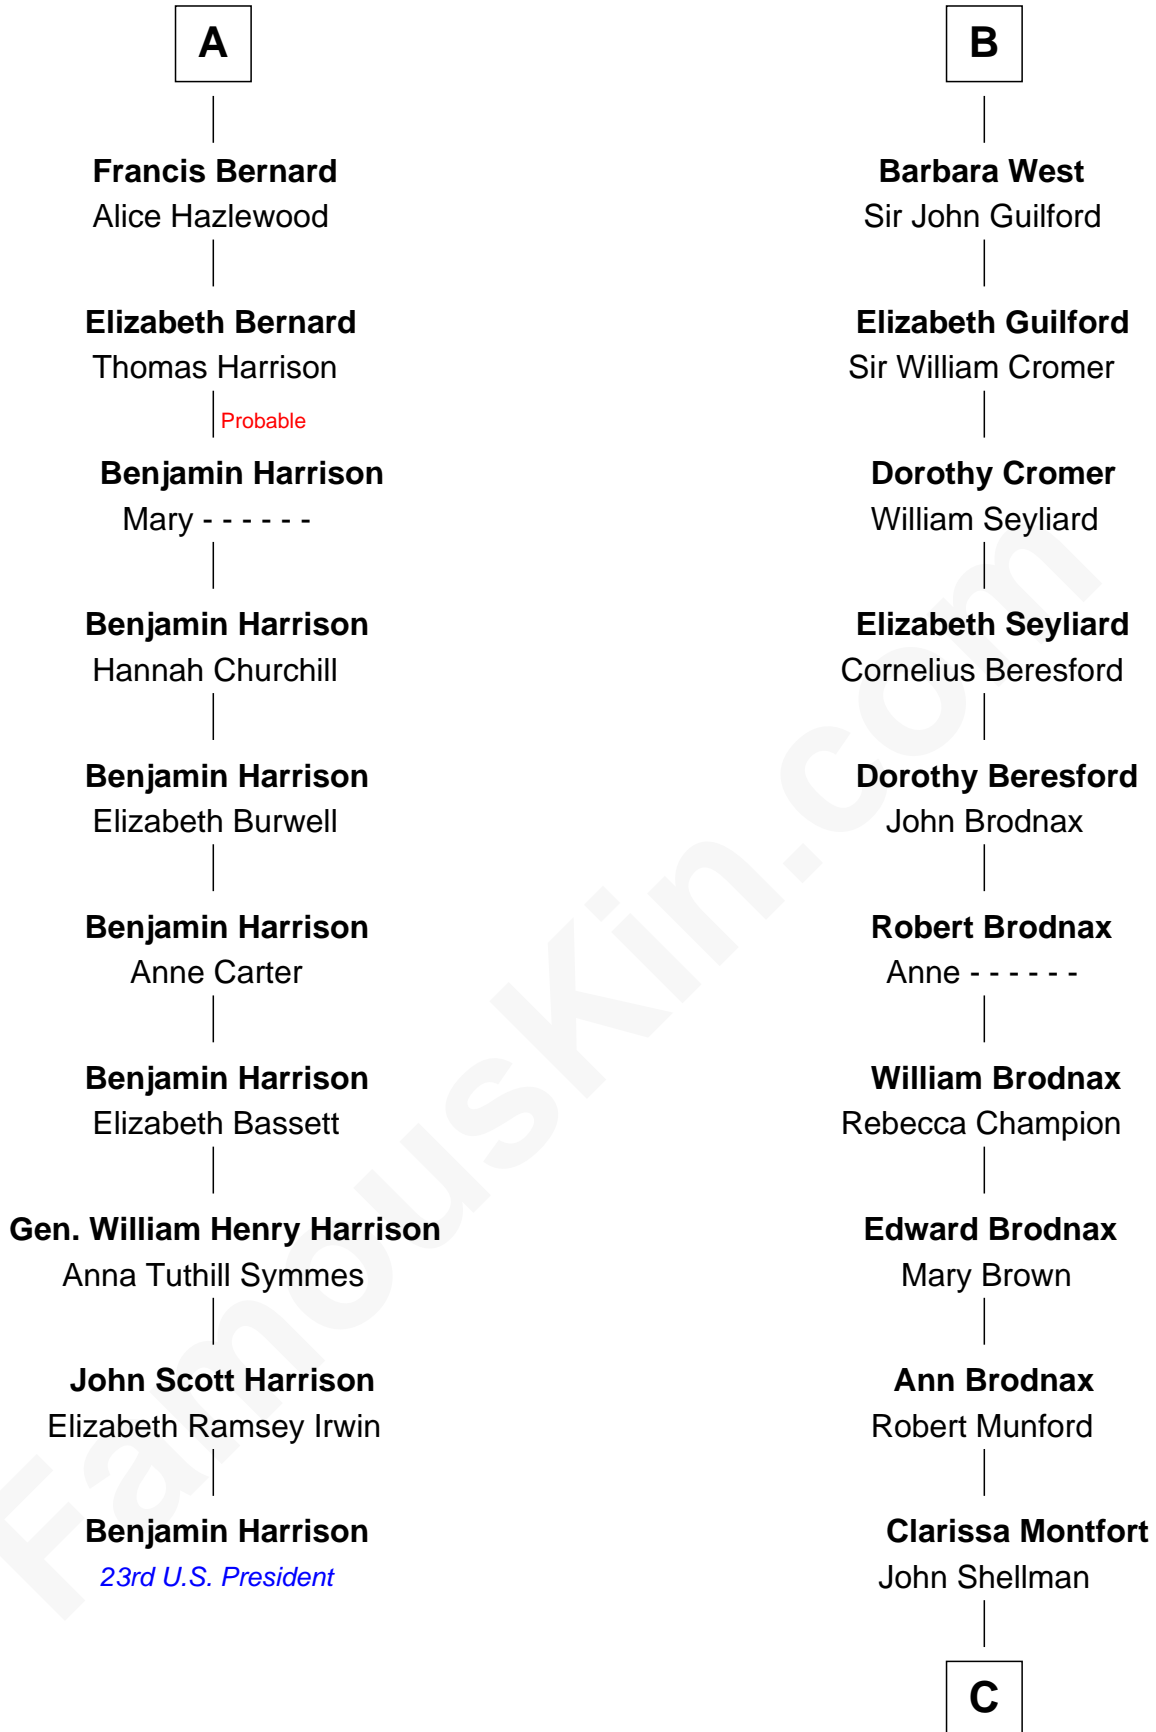

**FamousKin.com**  
**Relationship Chart of**  
**Benjamin Harrison**  
*23rd U.S. President*

16th cousin 5 times removed of  
**George H. W. Bush**  
*41st U.S. President*

**Sir Thomas de Beauchamp**  
 Katherine de Mortimer

C

**Susan Montfort Shellman**

Samuel Howard Fay

**Harriet Eleanor Fay**

Rev. James Smith Bush

**Samuel Prescott Bush**

Flora Sheldon

**Prescott Sheldon Bush**

Dorothy Wear Walker

**George H. W. Bush**

*41st U.S. President*

FamousKin.com