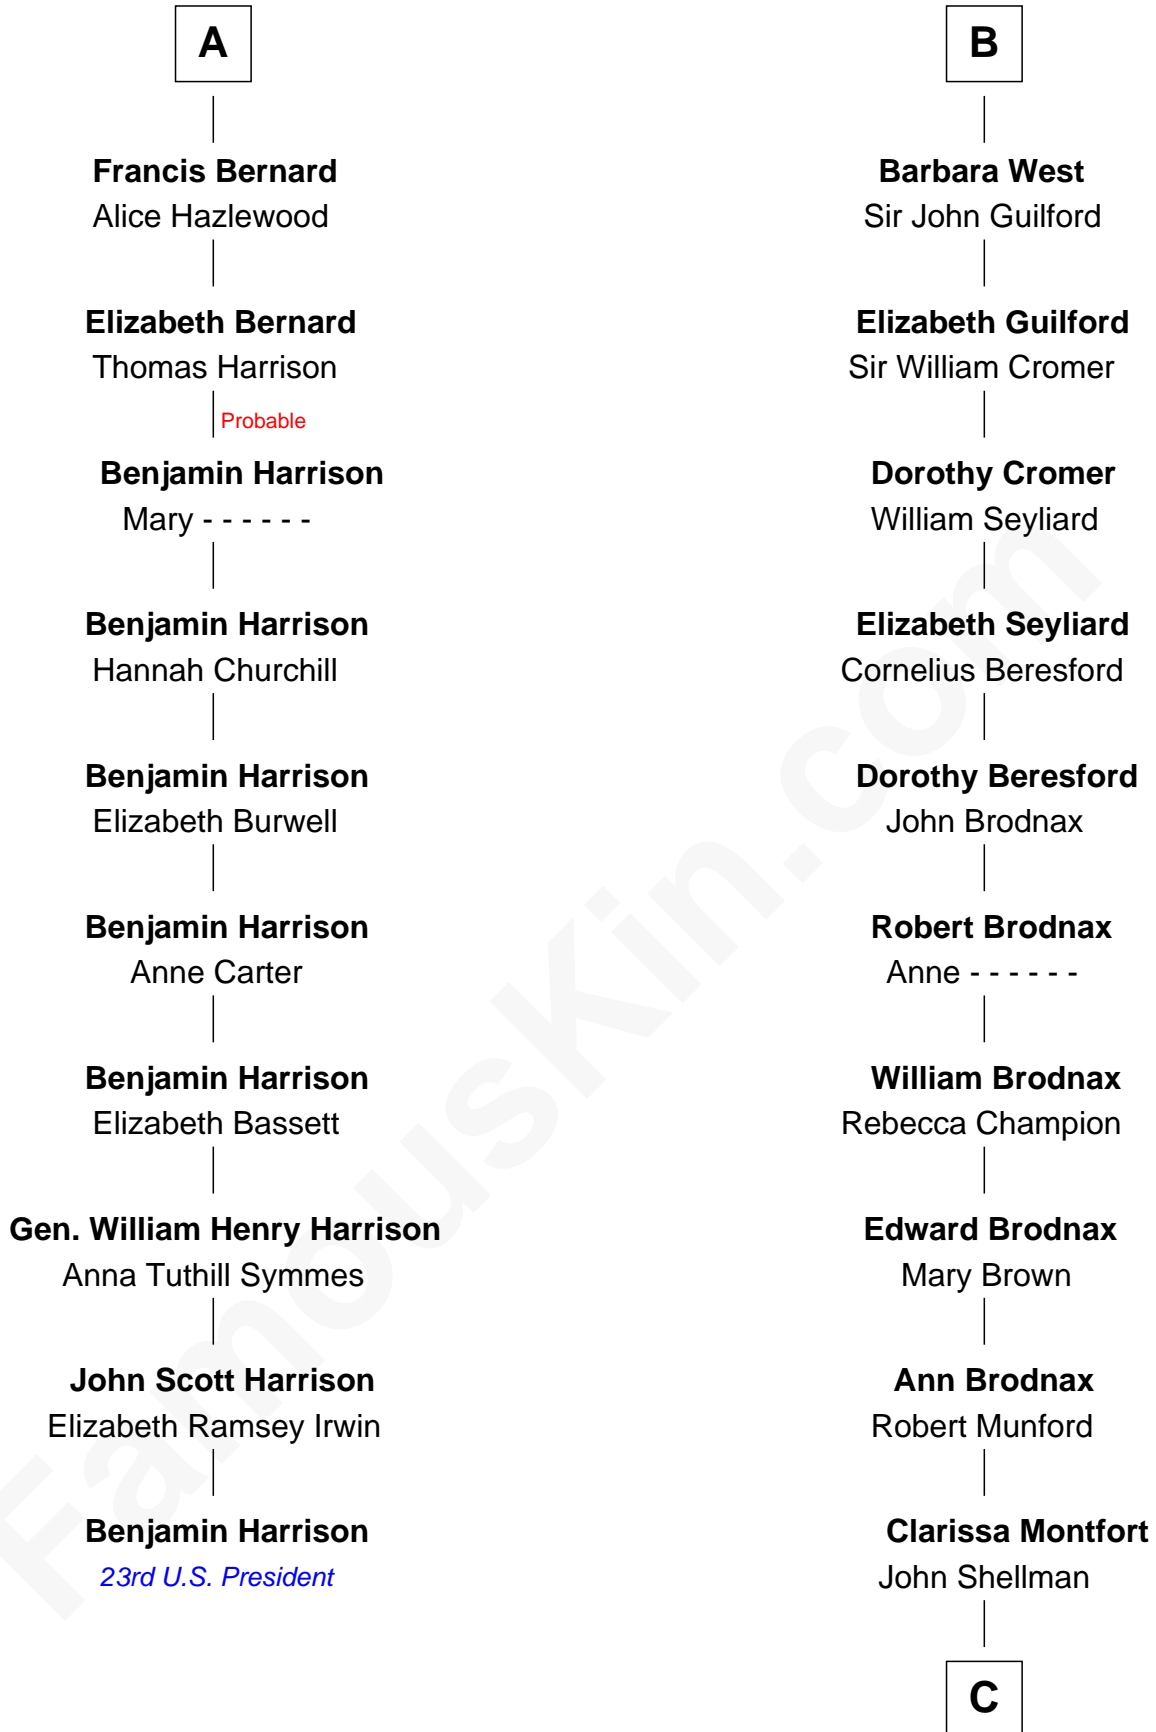

FamousKin.com
Relationship Chart of
Benjamin Harrison
23rd U.S. President

16th cousin 5 times removed of
George H. W. Bush
41st U.S. President

C

—
Susan Montfort Shellman

Samuel Howard Fay

—
Harriet Eleanor Fay

Rev. James Smith Bush

—
Samuel Prescott Bush

Flora Sheldon

—
Prescott Sheldon Bush

Dorothy Wear Walker

—
George H. W. Bush

41st U.S. President

FamousKin.com