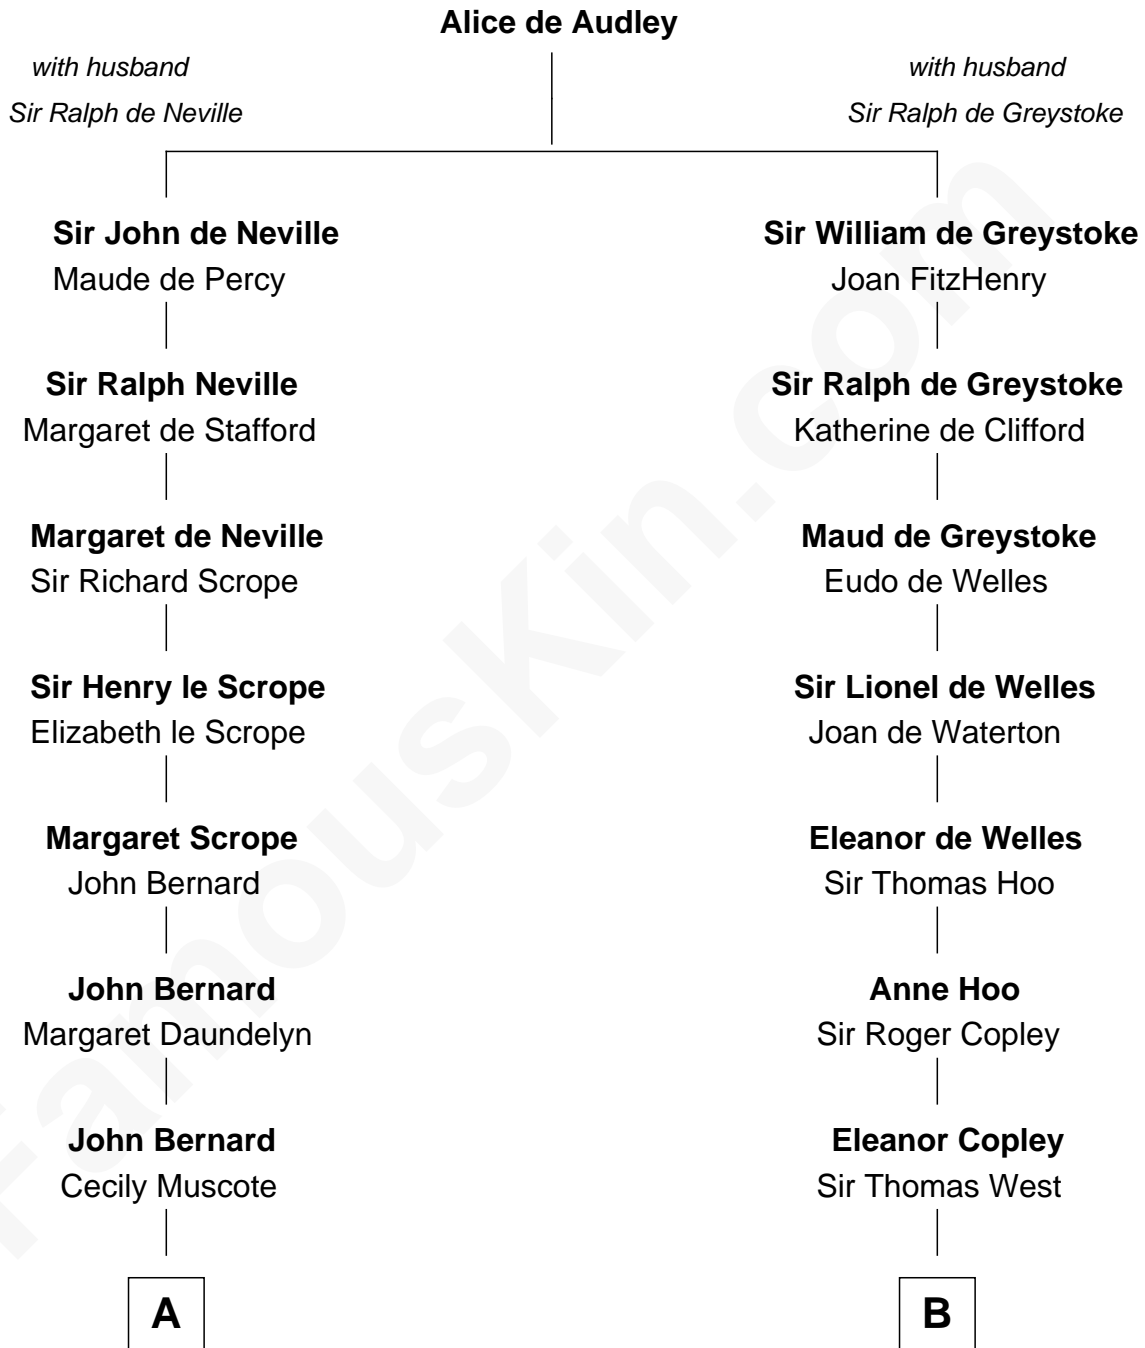

FamousKin.com
Relationship Chart of
Benjamin Harrison
23rd U.S. President

16th cousin 5 times removed of
George H. W. Bush
41st U.S. President

C

—
Susan Montfort Shellman

Samuel Howard Fay

—
Harriet Eleanor Fay

Rev. James Smith Bush

—
Samuel Prescott Bush

Flora Sheldon

—
Prescott Sheldon Bush

Dorothy Wear Walker

—
George H. W. Bush

41st U.S. President

FamousKin.com