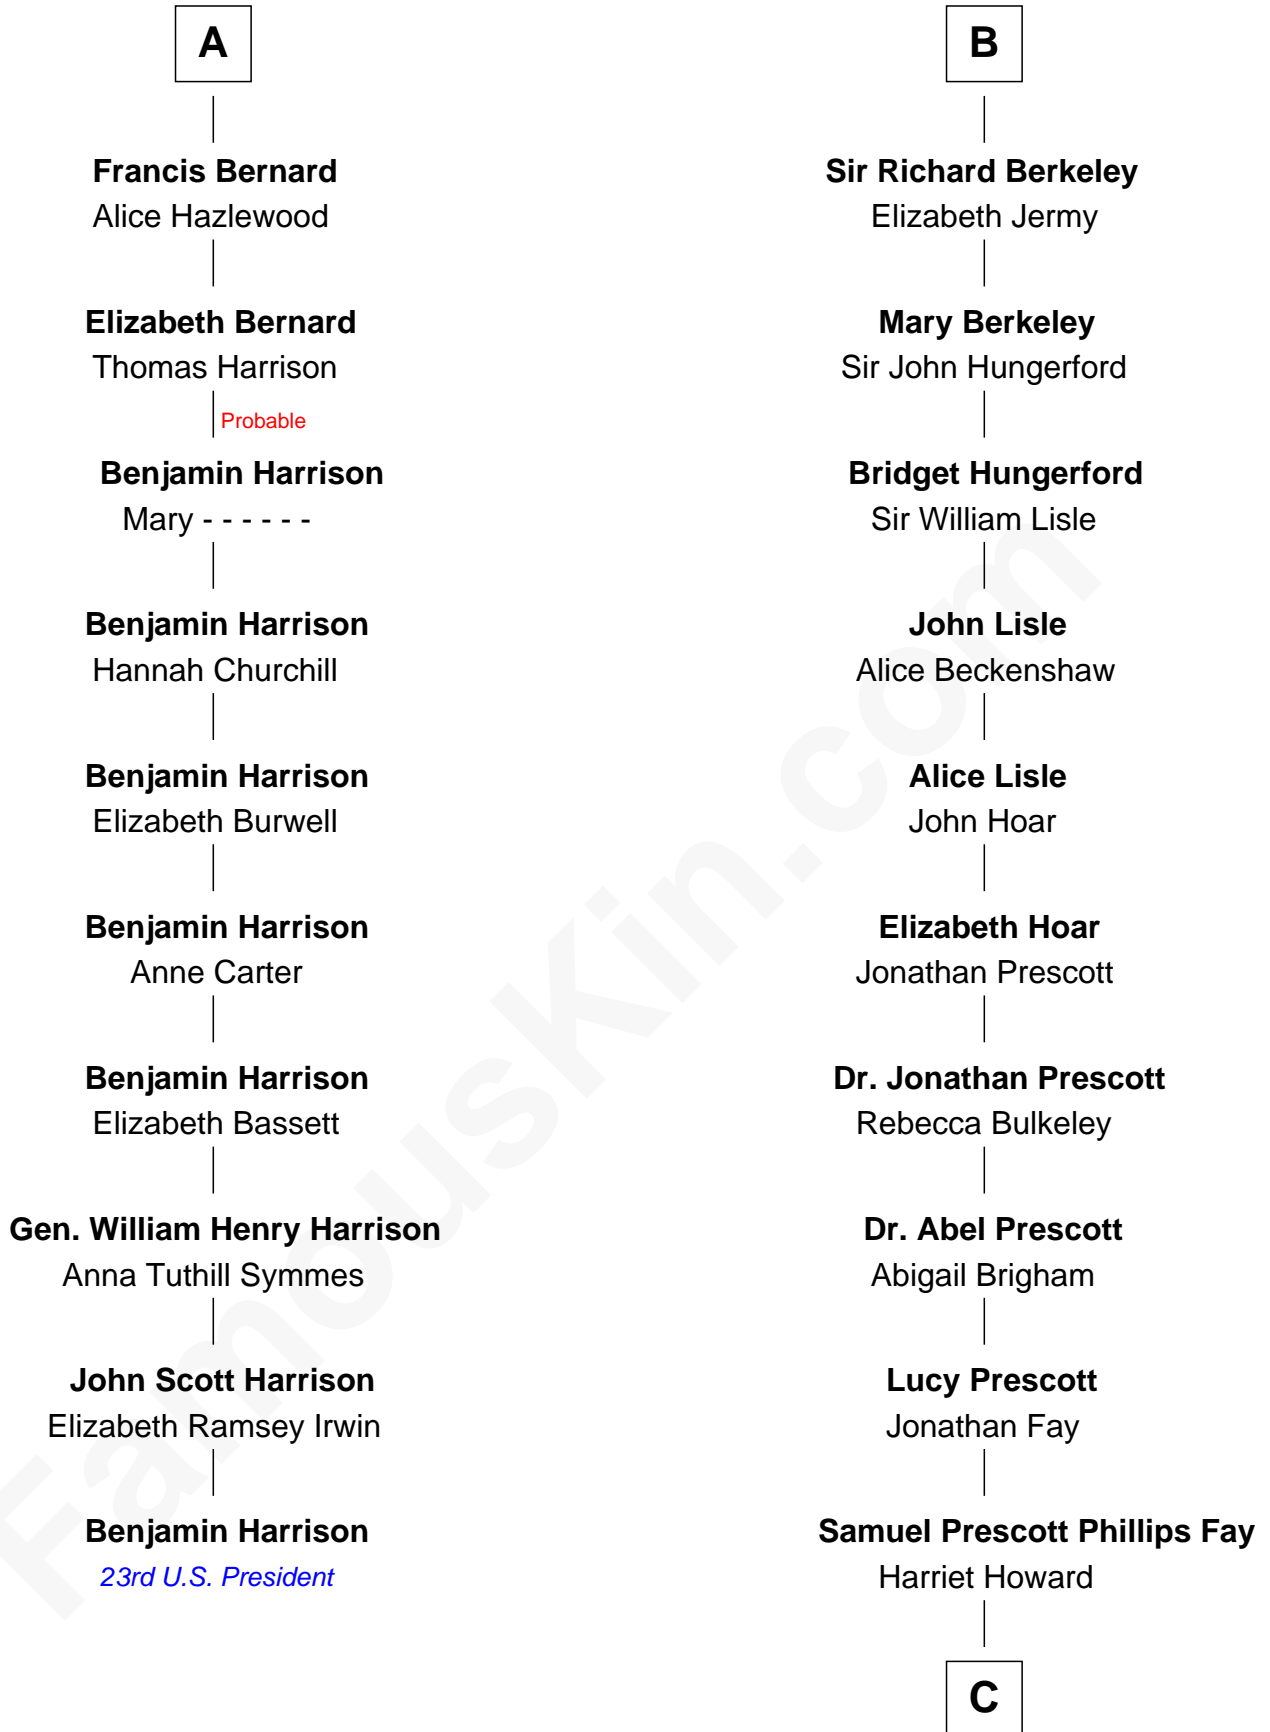

FamousKin.com
Relationship Chart of
Benjamin Harrison
23rd U.S. President

16th cousin 5 times removed of
George H. W. Bush
41st U.S. President

C

Samuel Howard Fay
Susan Montfort Shellman

Harriet Eleanor Fay
Rev. James Smith Bush

Samuel Prescott Bush
Flora Sheldon

Prescott Sheldon Bush
Dorothy Wear Walker

George H. W. Bush
41st U.S. President

FamousKin.com