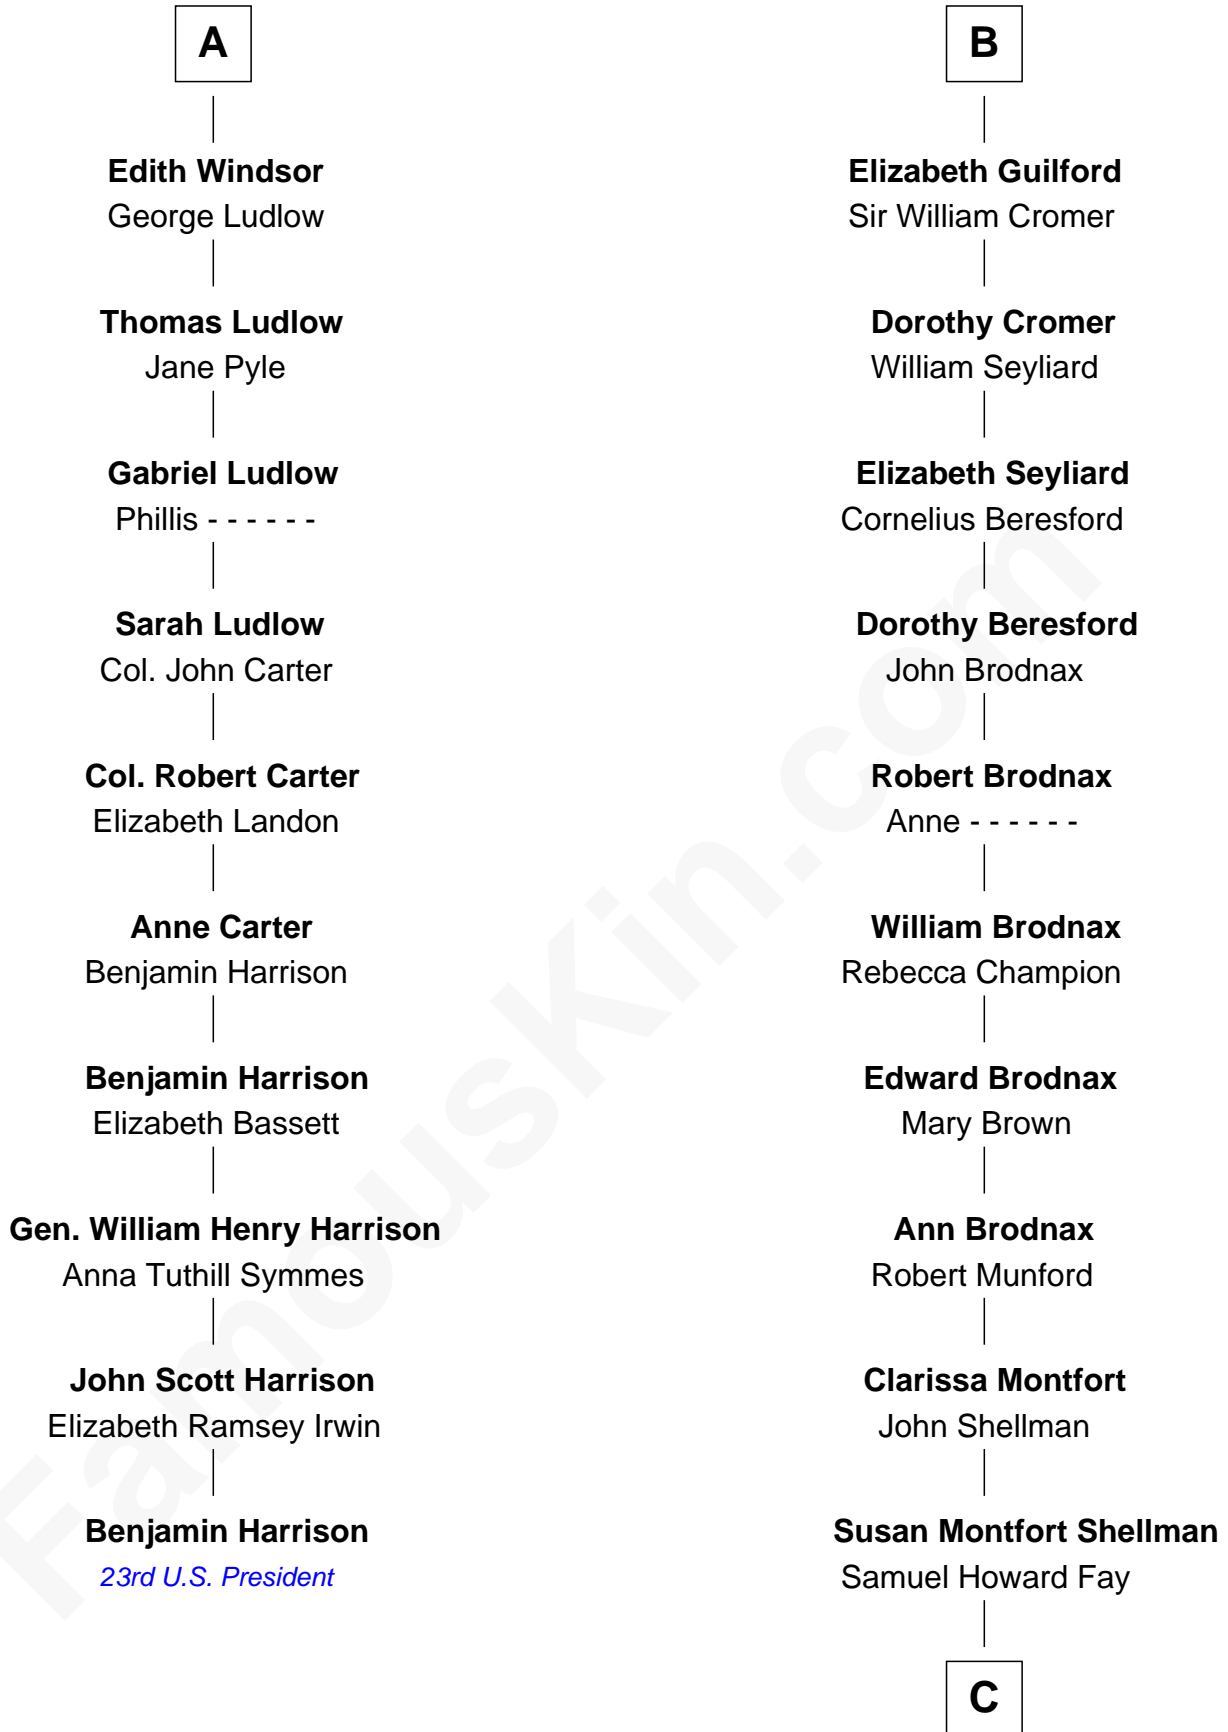

FamousKin.com
Relationship Chart of
Benjamin Harrison
23rd U.S. President

16th cousin 4 times removed of
George H. W. Bush
41st U.S. President

Sir Hugh de Courtenay
 Agnes de St. John

C

Harriet Eleanor Fay
Rev. James Smith Bush

Samuel Prescott Bush
Flora Sheldon

Prescott Sheldon Bush
Dorothy Wear Walker

George H. W. Bush
41st U.S. President

FamousKin.com