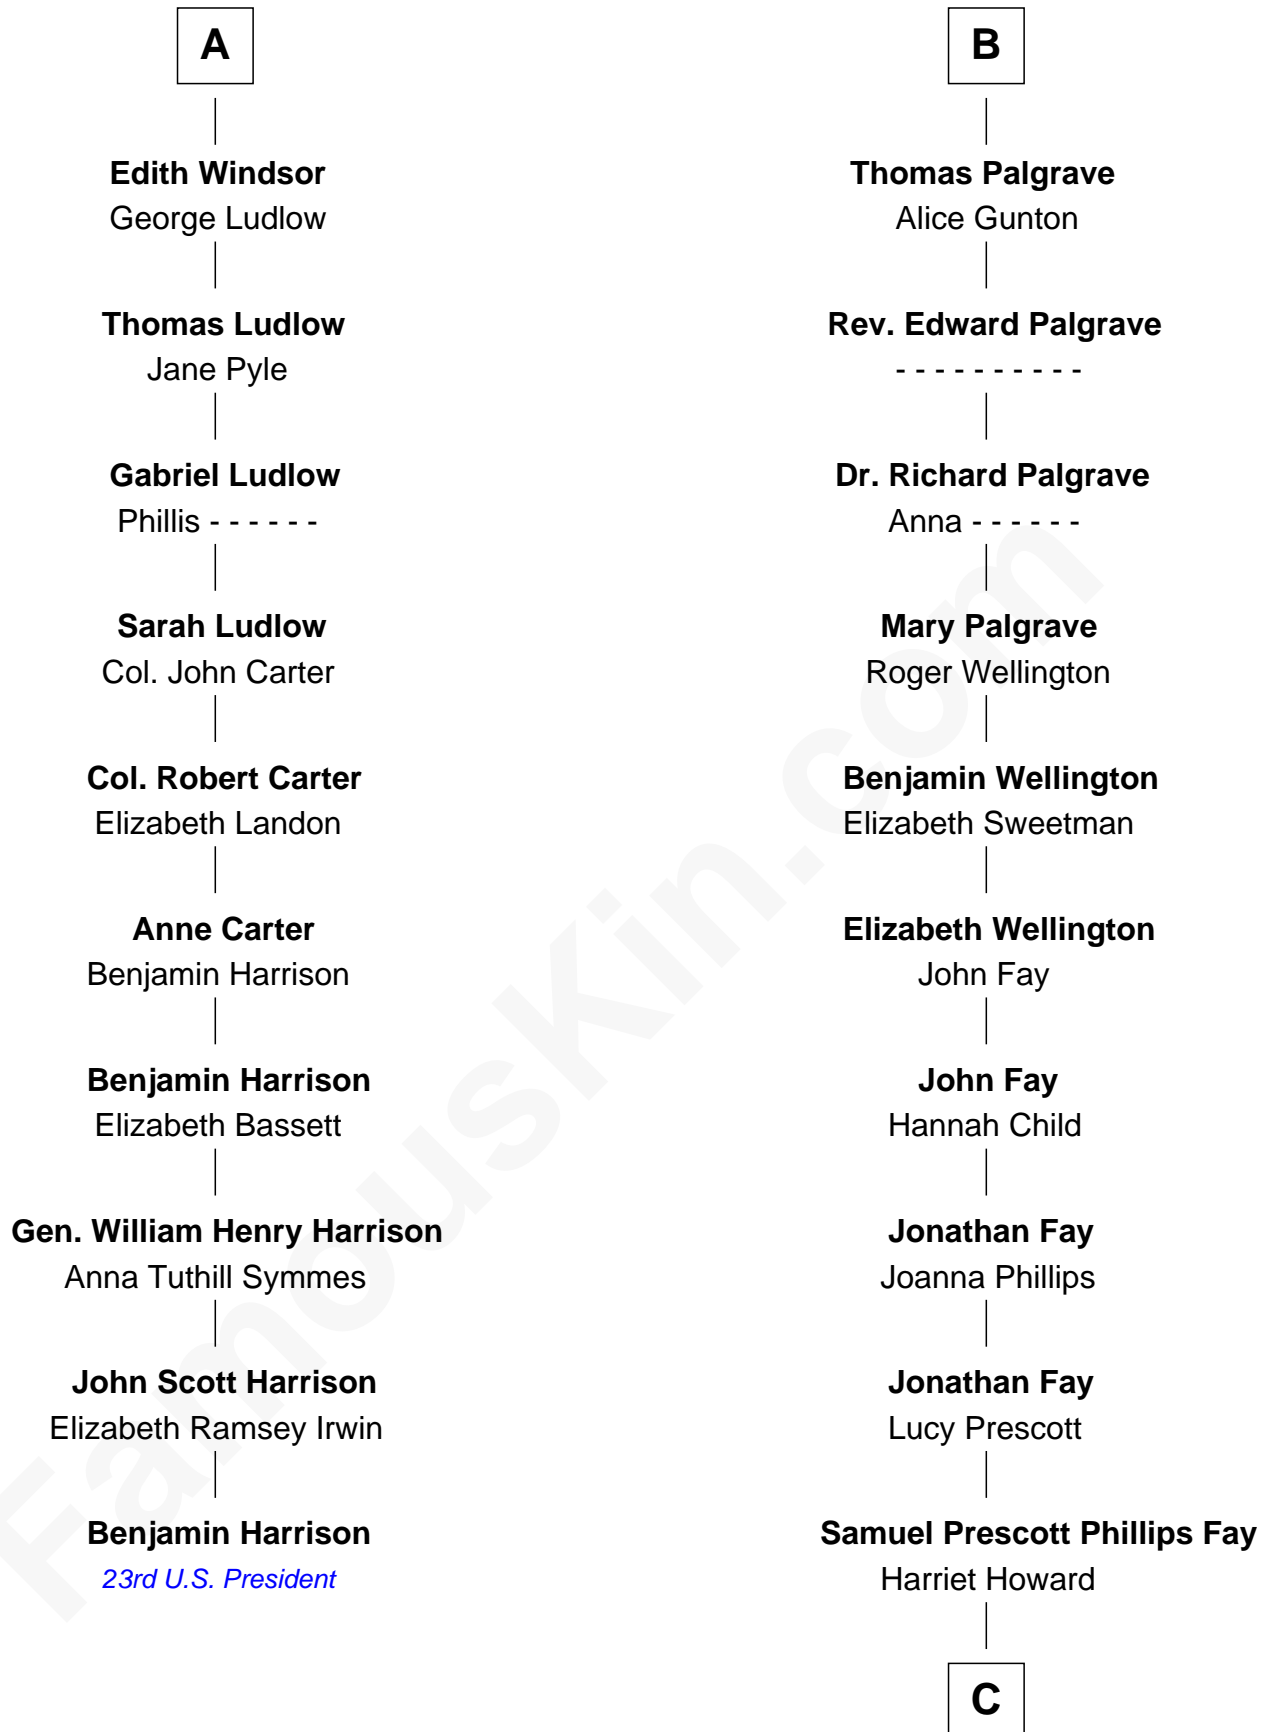

FamousKin.com
Relationship Chart of
Benjamin Harrison
23rd U.S. President

16th cousin 5 times removed of
George H. W. Bush
41st U.S. President

Humphrey de Bohun
 Elizabeth Plantagenet

C

Samuel Howard Fay
Susan Montfort Shellman

Harriet Eleanor Fay
Rev. James Smith Bush

Samuel Prescott Bush
Flora Sheldon

Prescott Sheldon Bush
Dorothy Wear Walker

George H. W. Bush
41st U.S. President

FamousKin.com