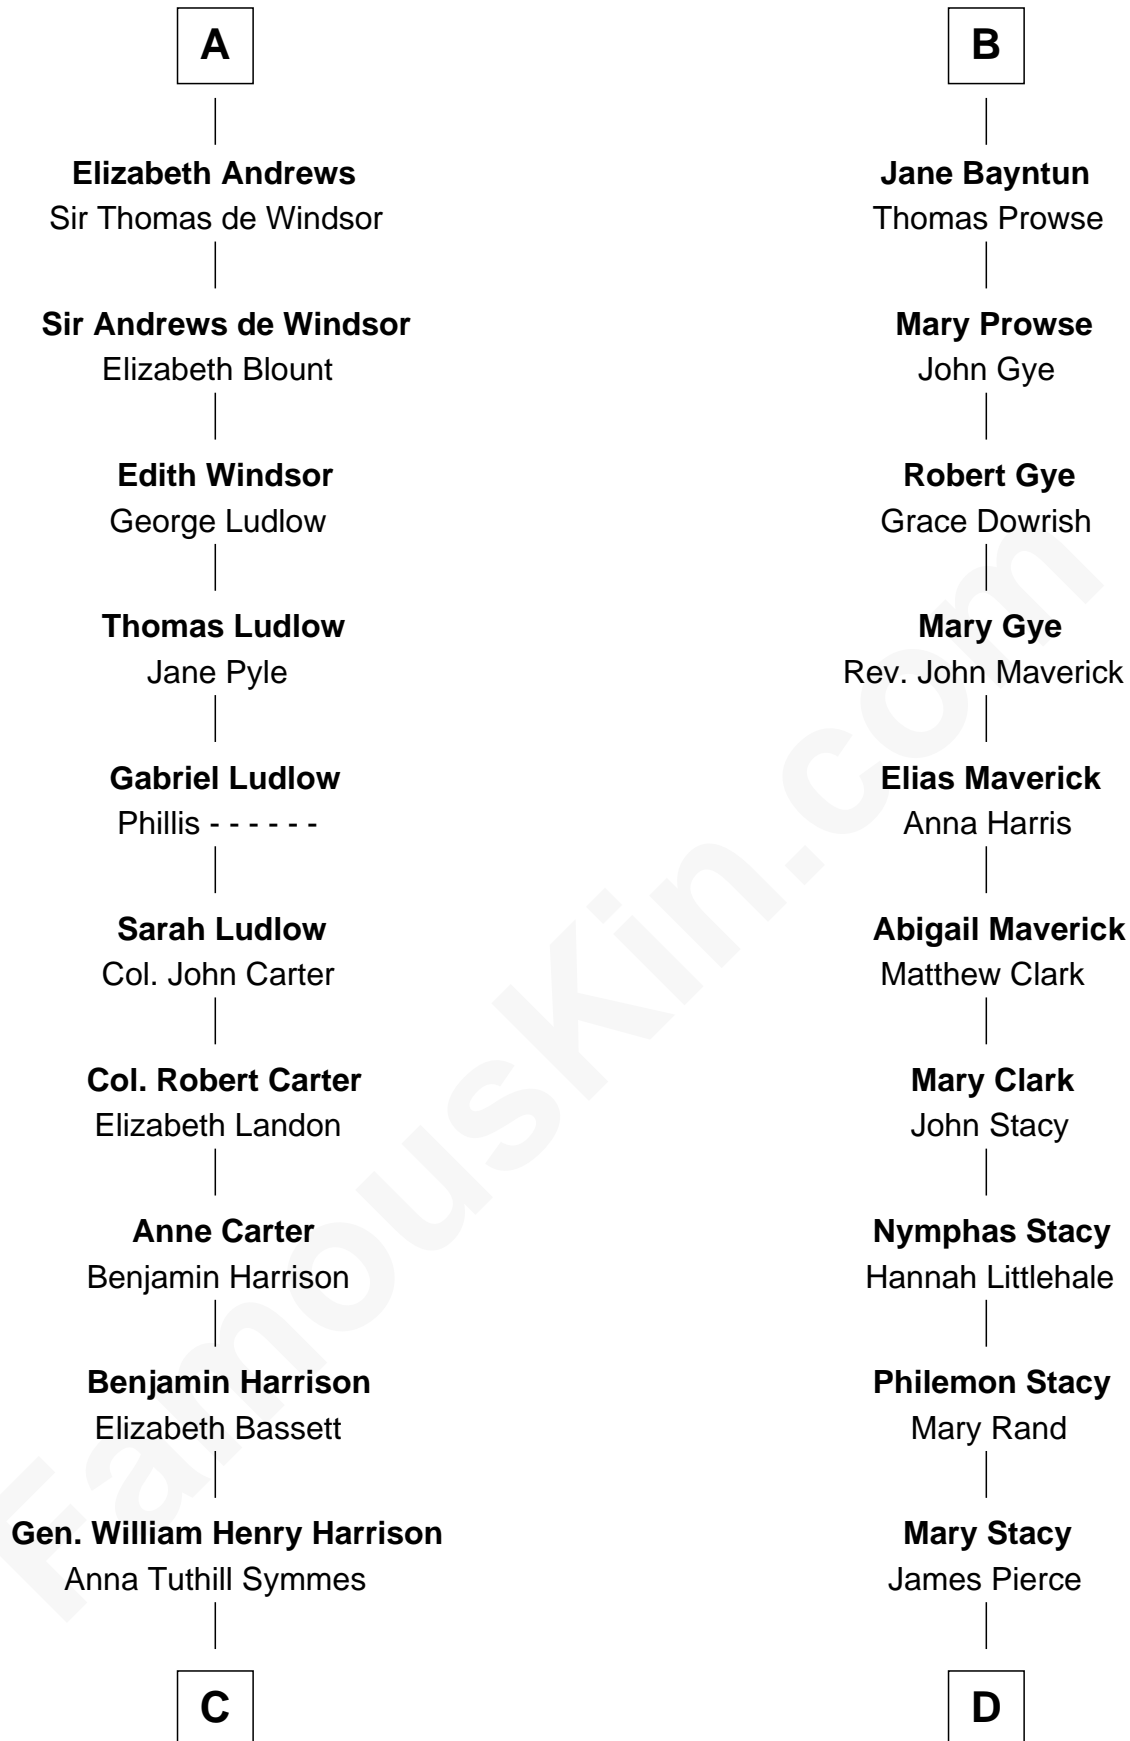

**FamousKin.com**  
**Relationship Chart of**  
**Benjamin Harrison**  
*23rd U.S. President*

**18th cousin 3 times removed of**  
**Barbara (Pierce) Bush**  
*First Lady of President George H.W. Bush*

**C**

**John Scott Harrison**  
Elizabeth Ramsey Irwin

**Benjamin Harrison**  
*23rd U.S. President*

**D**

**Gen. James Pierce**  
Chloe Holbrook

**Jonas James Pierce**  
Kate Pritzel

**Scott Pierce**  
Mabel Marvin

**Marvin Pierce**  
Pauline Robinson

**Barbara (Pierce) Bush**  
*First Lady of George H.W. Bush*

FamousKin.com